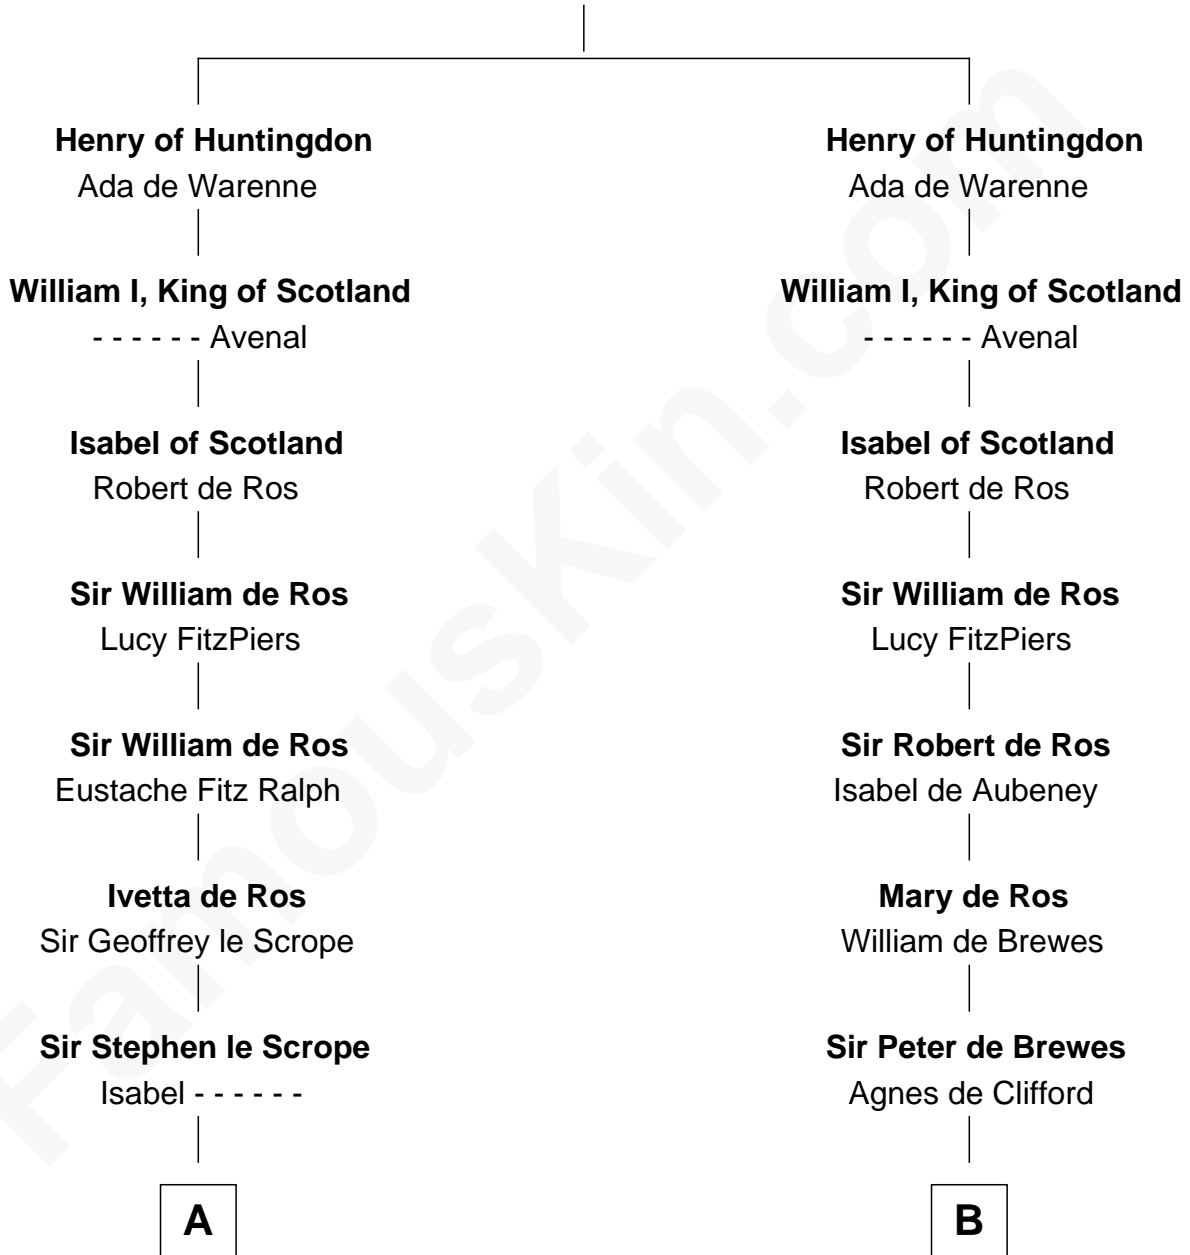

FamousKin.com

Relationship Chart of

Thomas Jefferson

3rd U.S. President and Signer of the Declaration of Independence

21st cousin of

Daniel Carroll

Signer of the U.S. Constitution

David I, King of Scotland
Maud of Northumberland

C

Henry Isham
Katherine Banks

Mary Isham
Col. William Randolph

Isham Randolph
Jane Rogers

Jane Randolph
Peter Jefferson

Thomas Jefferson
3rd U.S. President

D

Jane Lowe
Col. Henry Sewall

Elizabeth Sewall
William Digges

Anne Digges
Henry Darnall

Eleanor Darnall
Daniel Carroll

Daniel Carroll
Signer of the U.S. Constitution