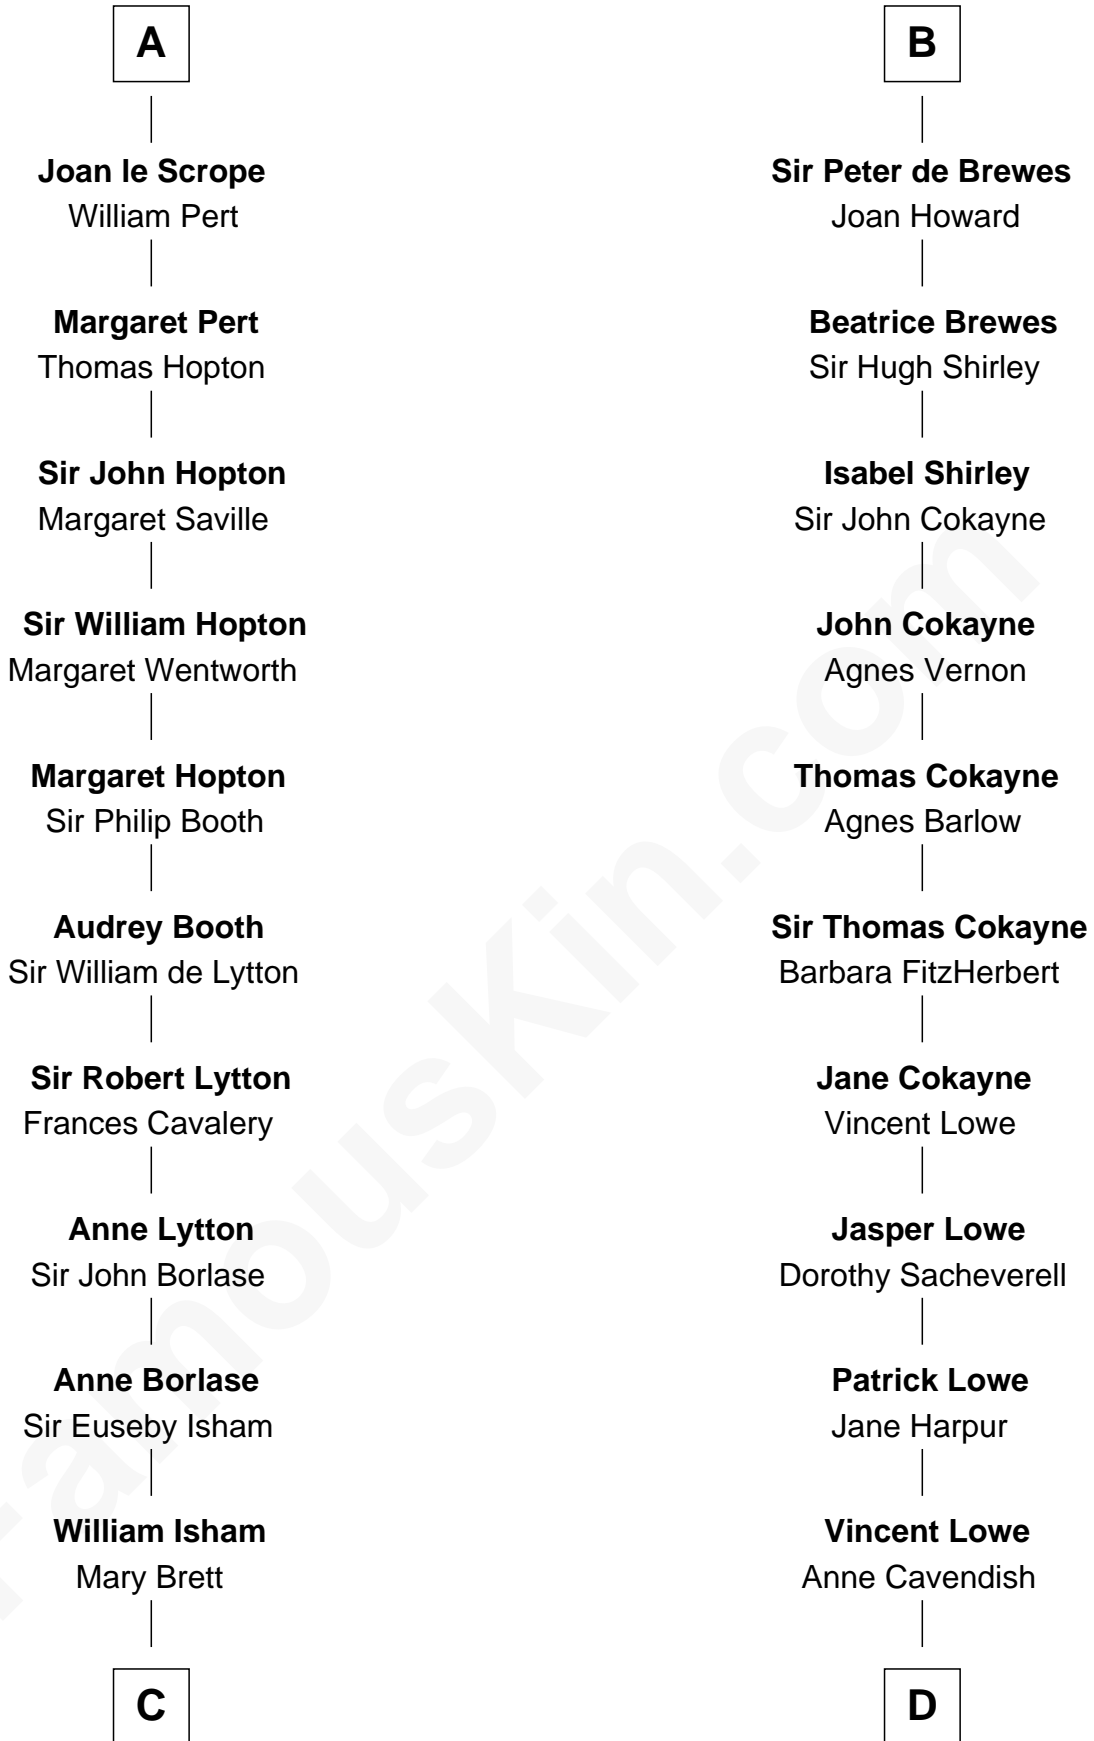

FamousKin.com

Relationship Chart of

Thomas Jefferson

3rd U.S. President and Signer of the Declaration of Independence

21st cousin of

Daniel Carroll

Signer of the U.S. Constitution

David I, King of Scotland
Maud of Northumberland

C

Henry Isham
Katherine Banks

Mary Isham
Col. William Randolph

Isham Randolph
Jane Rogers

Jane Randolph
Peter Jefferson

Thomas Jefferson
3rd U.S. President

D

Jane Lowe
Col. Henry Sewall

Elizabeth Sewall
William Digges

Anne Digges
Henry Darnall

Eleanor Darnall
Daniel Carroll

Daniel Carroll
Signer of the U.S. Constitution