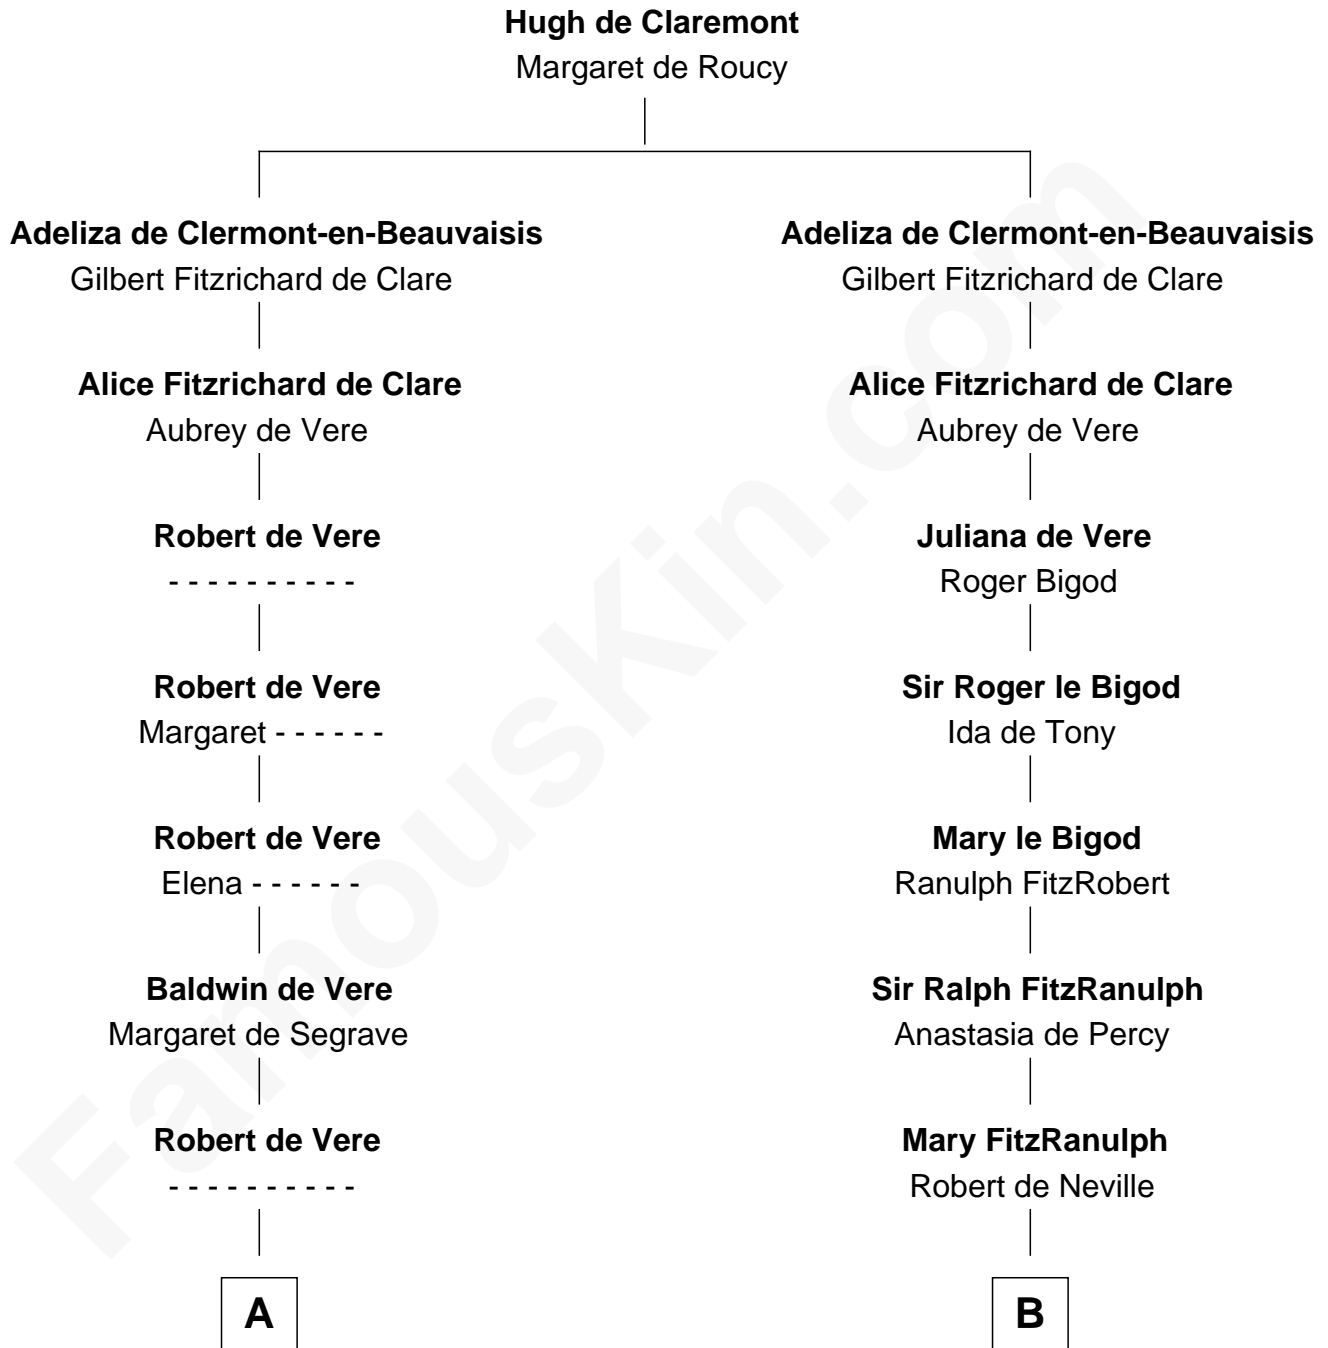

FamousKin.com

Relationship Chart of

Thomas Jefferson

3rd U.S. President and Signer of the Declaration of Independence

21st cousin of

John Carroll

Founder of Georgetown University

C

Henry Isham
Katherine Banks

Mary Isham
Col. William Randolph

Isham Randolph
Jane Rogers

Jane Randolph
Peter Jefferson

Thomas Jefferson
3rd U.S. President

D

Edward Digges
Elizabeth Page

William Digges
Elizabeth Sewall