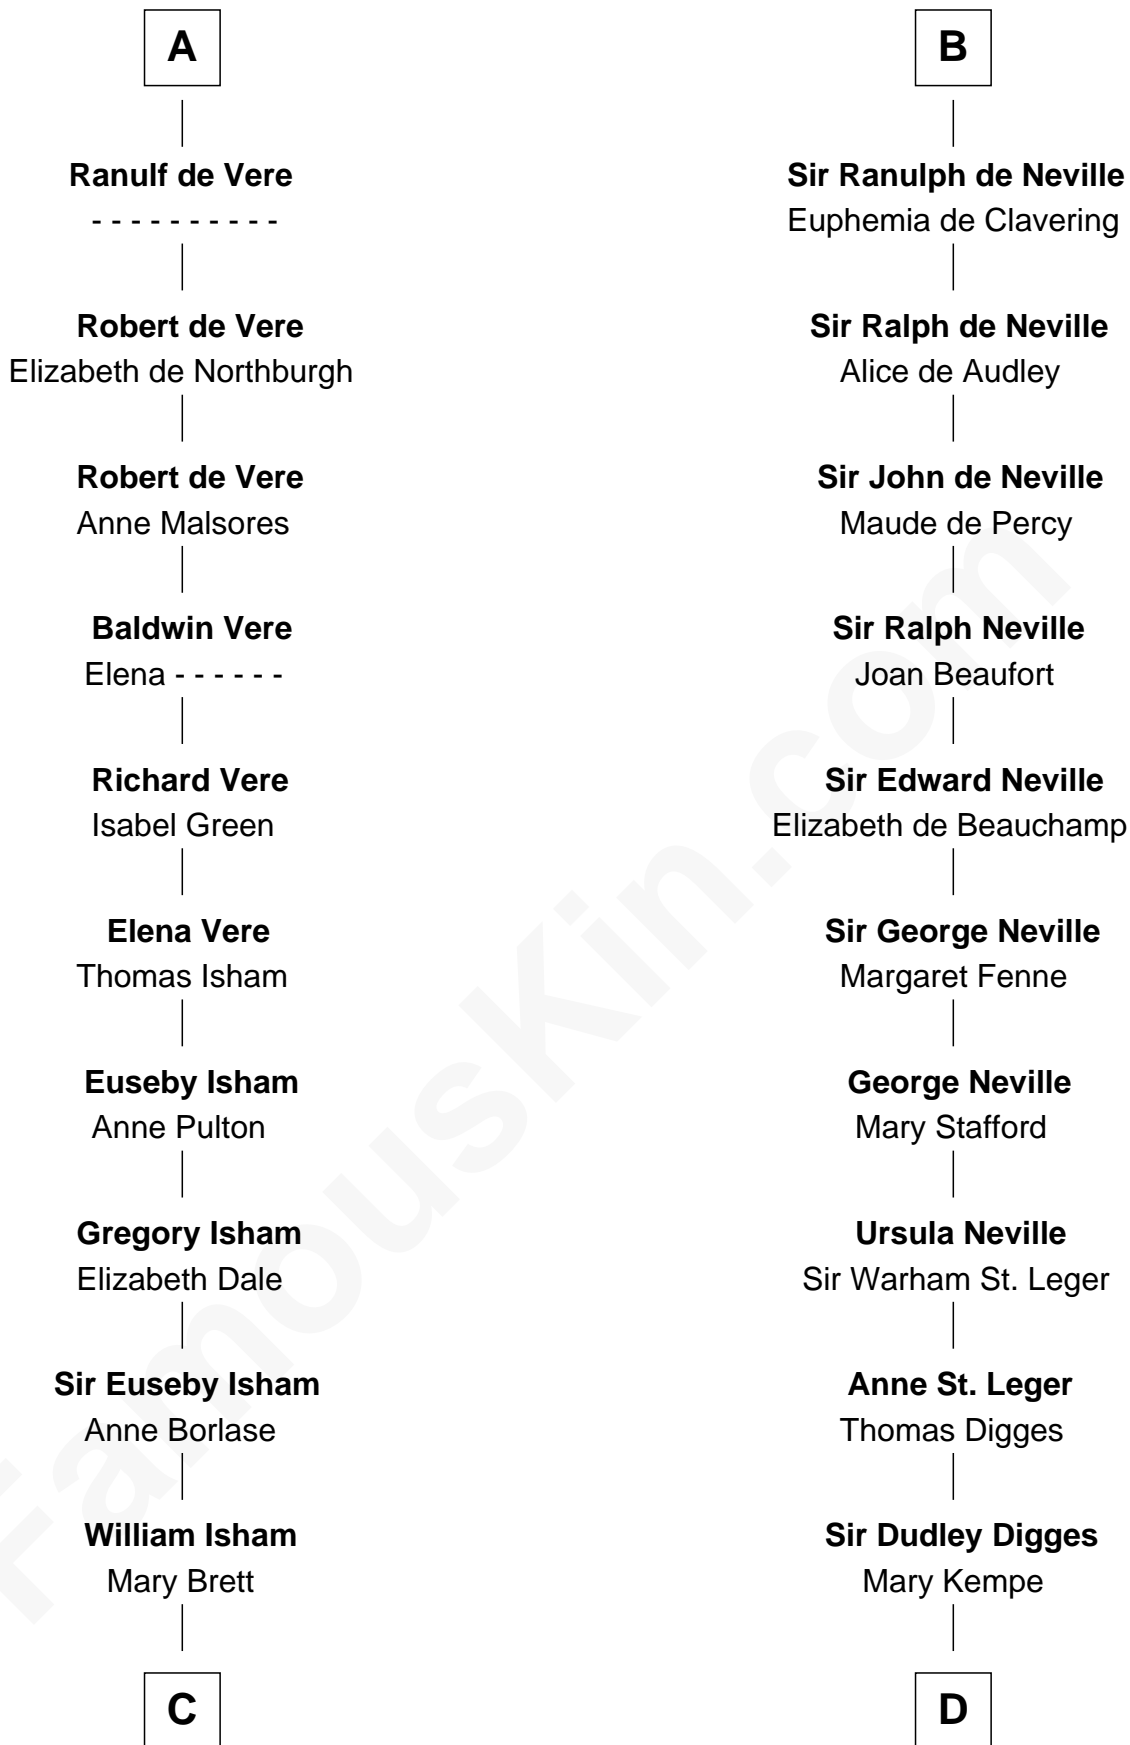

FamousKin.com

Relationship Chart of

Thomas Jefferson

3rd U.S. President and Signer of the Declaration of Independence

21st cousin of

John Carroll

Founder of Georgetown University

C

Henry Isham
Katherine Banks

Mary Isham
Col. William Randolph

Isham Randolph
Jane Rogers

Jane Randolph
Peter Jefferson

Thomas Jefferson
3rd U.S. President

D

Edward Digges
Elizabeth Page

William Digges
Elizabeth Sewall