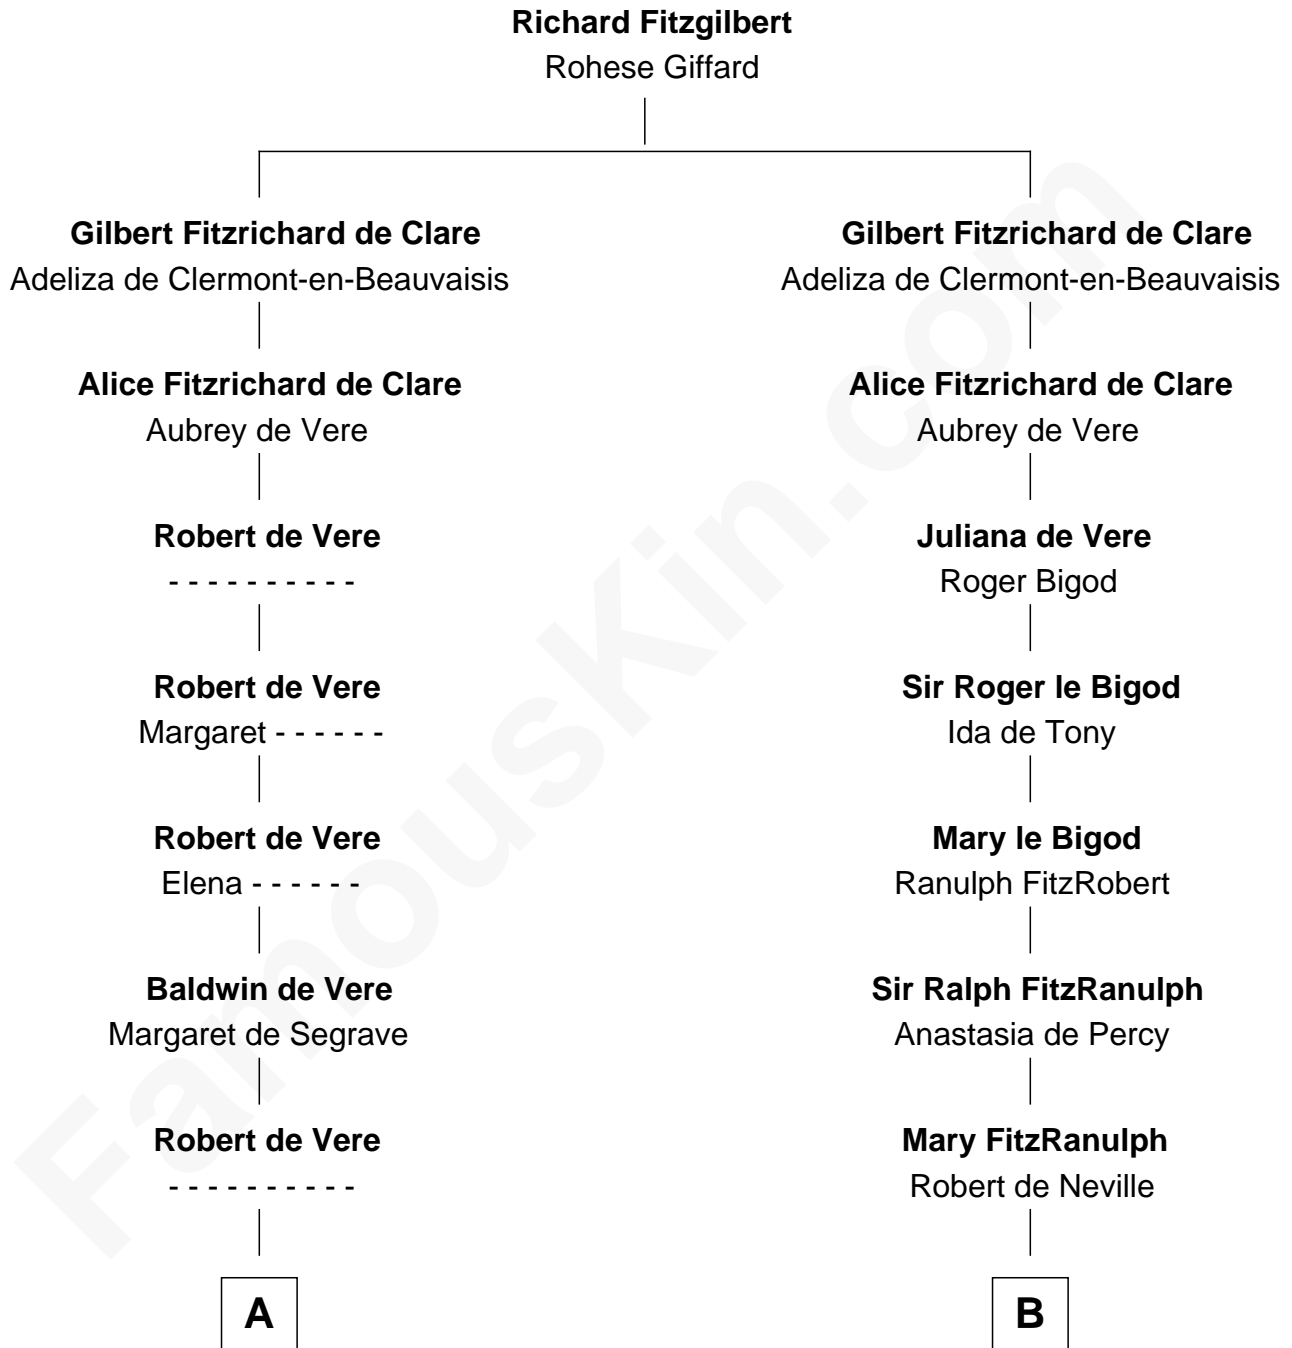

## Relationship Chart of

### Thomas Jefferson

3rd U.S. President and Signer of the Declaration of Independence

21st cousin of

### John Carroll

Founder of Georgetown University

**C**

**Henry Isham**  
Katherine Banks

**Mary Isham**  
Col. William Randolph

**Isham Randolph**  
Jane Rogers

**Jane Randolph**  
Peter Jefferson

**Thomas Jefferson**  
*3rd U.S. President*