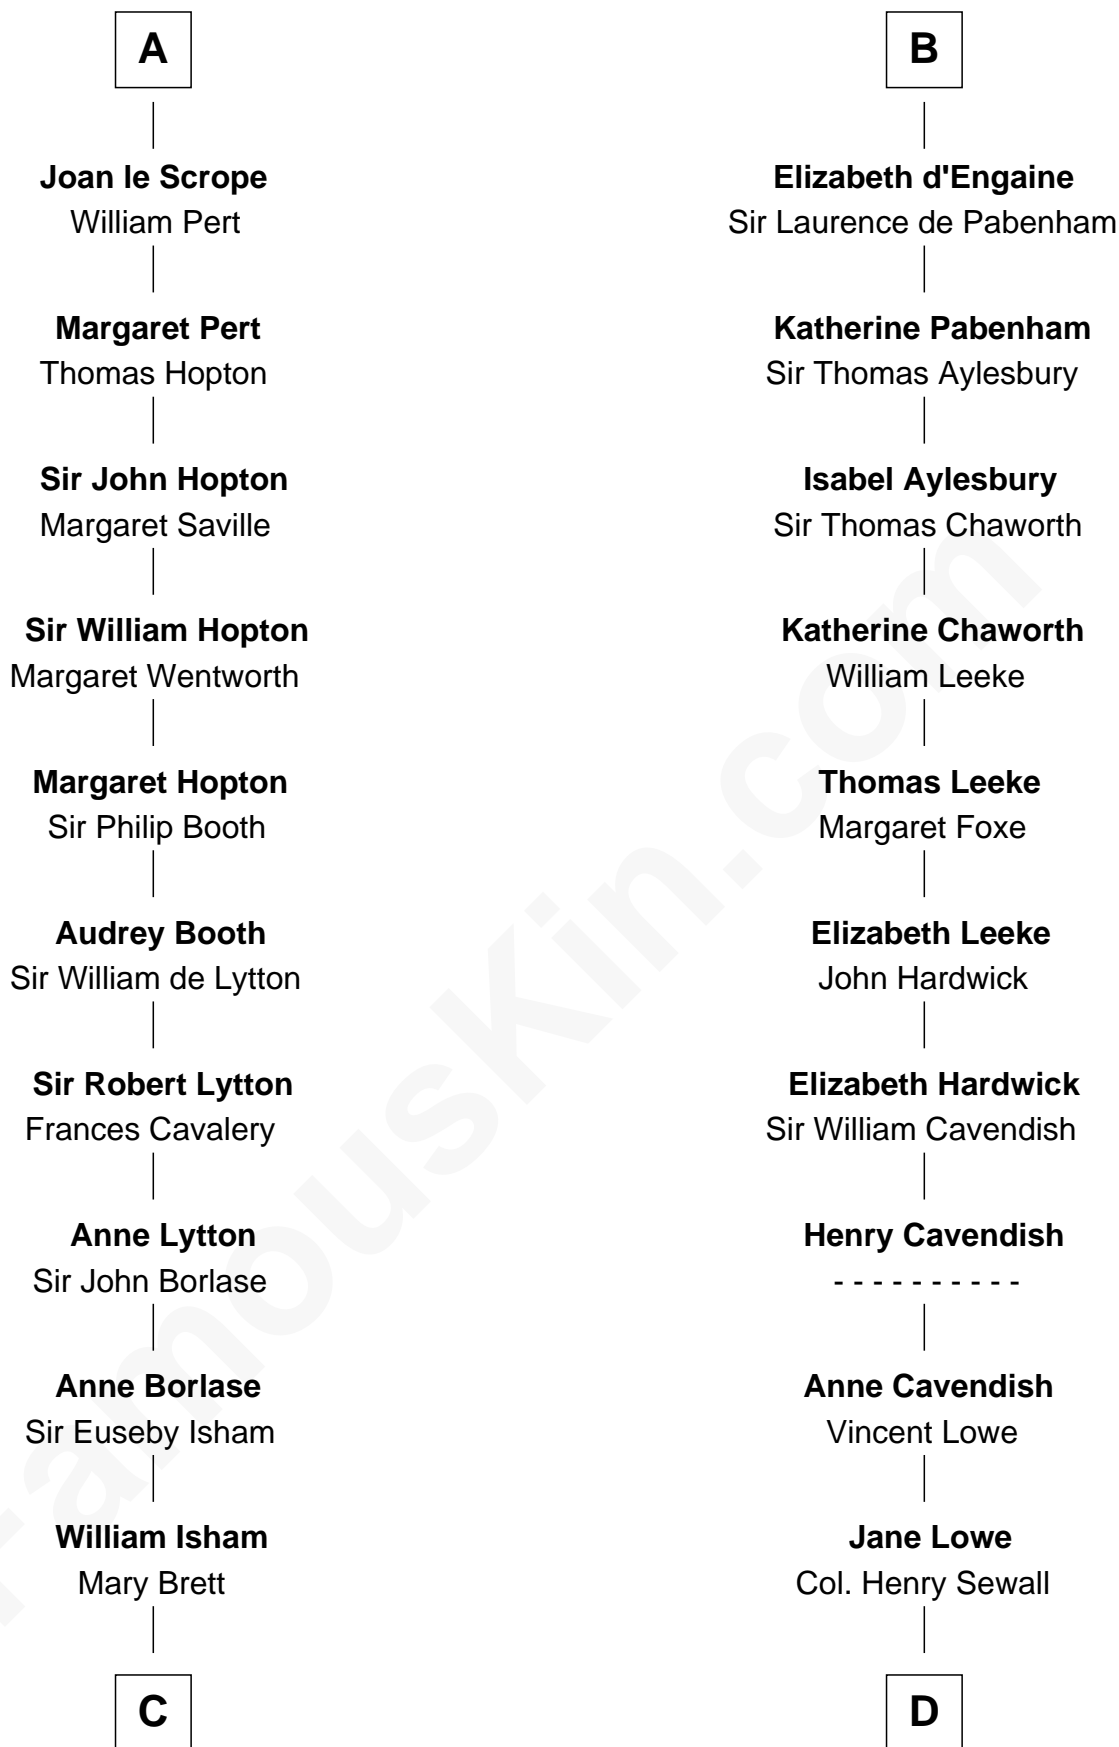

FamousKin.com Relationship Chart of Thomas Jefferson

3rd U.S. President and Signer of the Declaration of Independence

20th cousin 1 time removed of

John Carroll

Founder of Georgetown University

C

Henry Isham
Katherine Banks

Mary Isham
Col. William Randolph

Isham Randolph
Jane Rogers

Jane Randolph
Peter Jefferson

Thomas Jefferson
3rd U.S. President

D

Elizabeth Sewall
William Digges

Anne Digges
Henry Darnall

Eleanor Darnall
Daniel Carroll