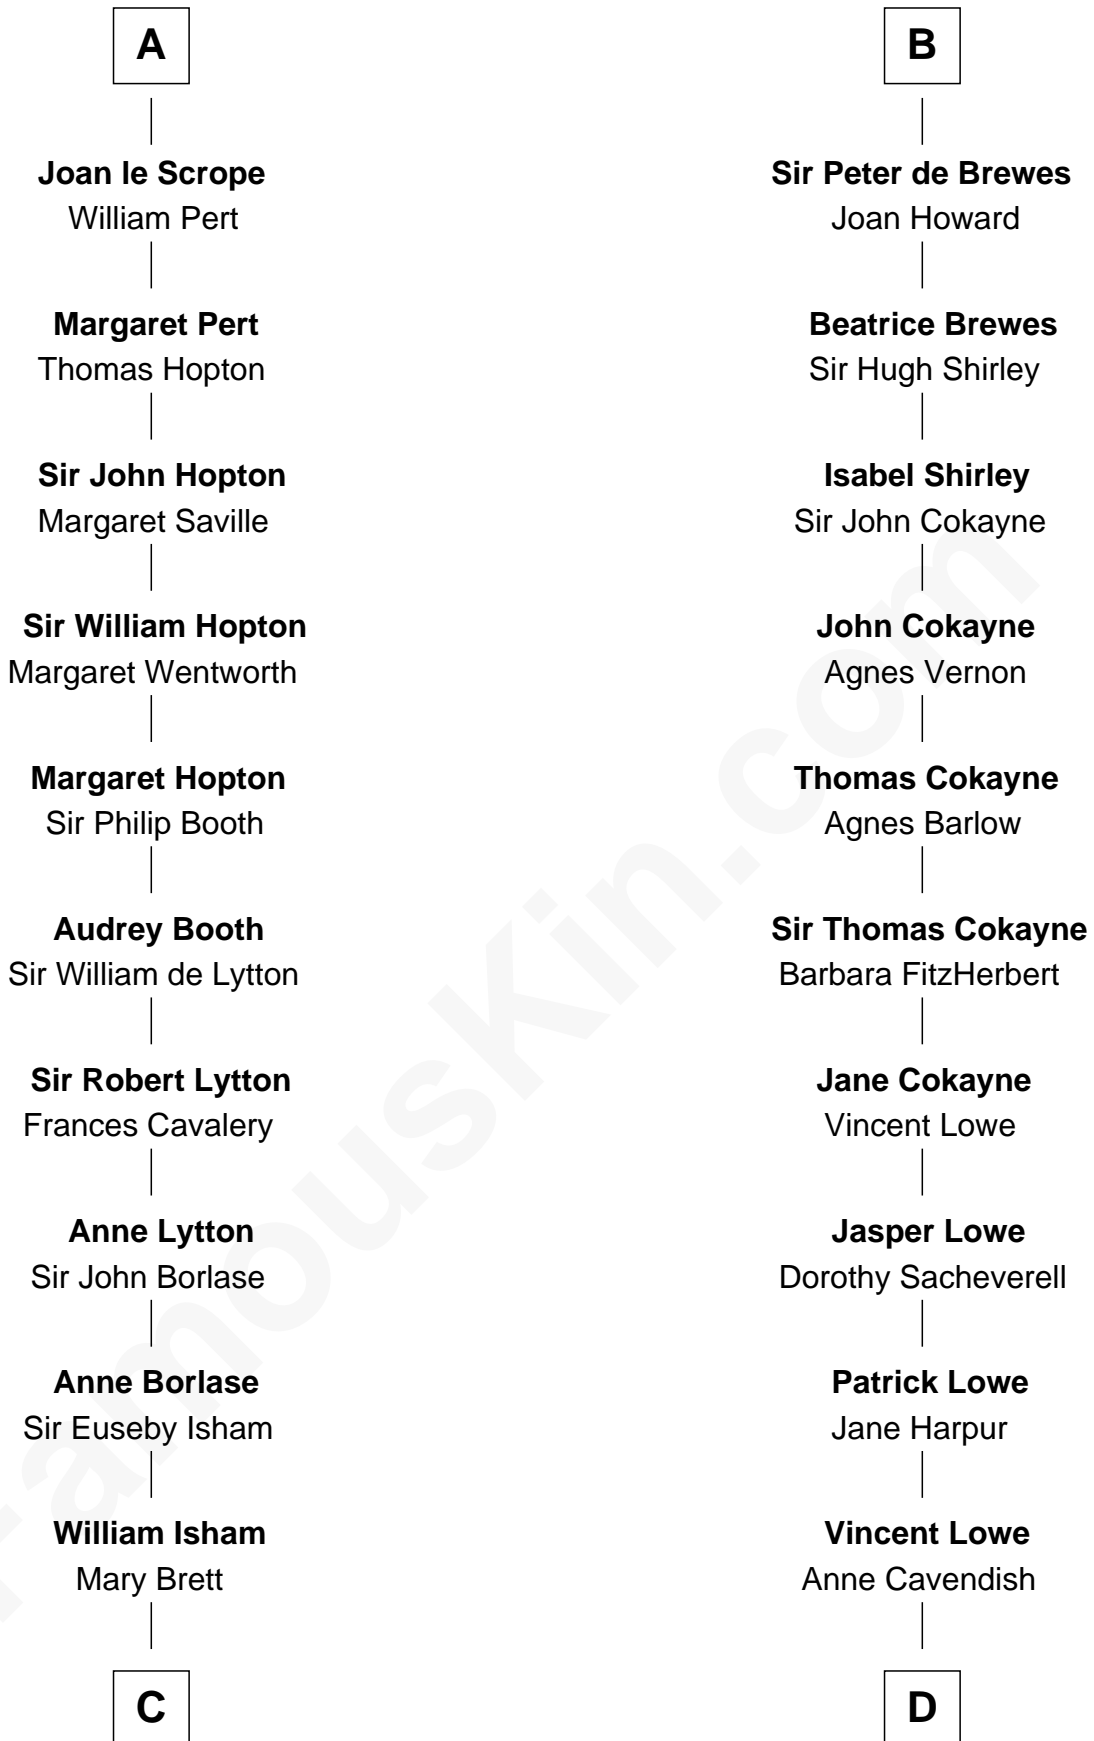

FamousKin.com

Relationship Chart of

Thomas Jefferson

3rd U.S. President and Signer of the Declaration of Independence

21st cousin of

John Carroll

Founder of Georgetown University

C

Henry Isham
Katherine Banks

Mary Isham
Col. William Randolph

Isham Randolph
Jane Rogers

Jane Randolph
Peter Jefferson

Thomas Jefferson
3rd U.S. President

D

Jane Lowe
Col. Henry Sewall

Elizabeth Sewall
William Digges

Anne Digges
Henry Darnall

Eleanor Darnall
Daniel Carroll

John Carroll
Founder, Georgetown University