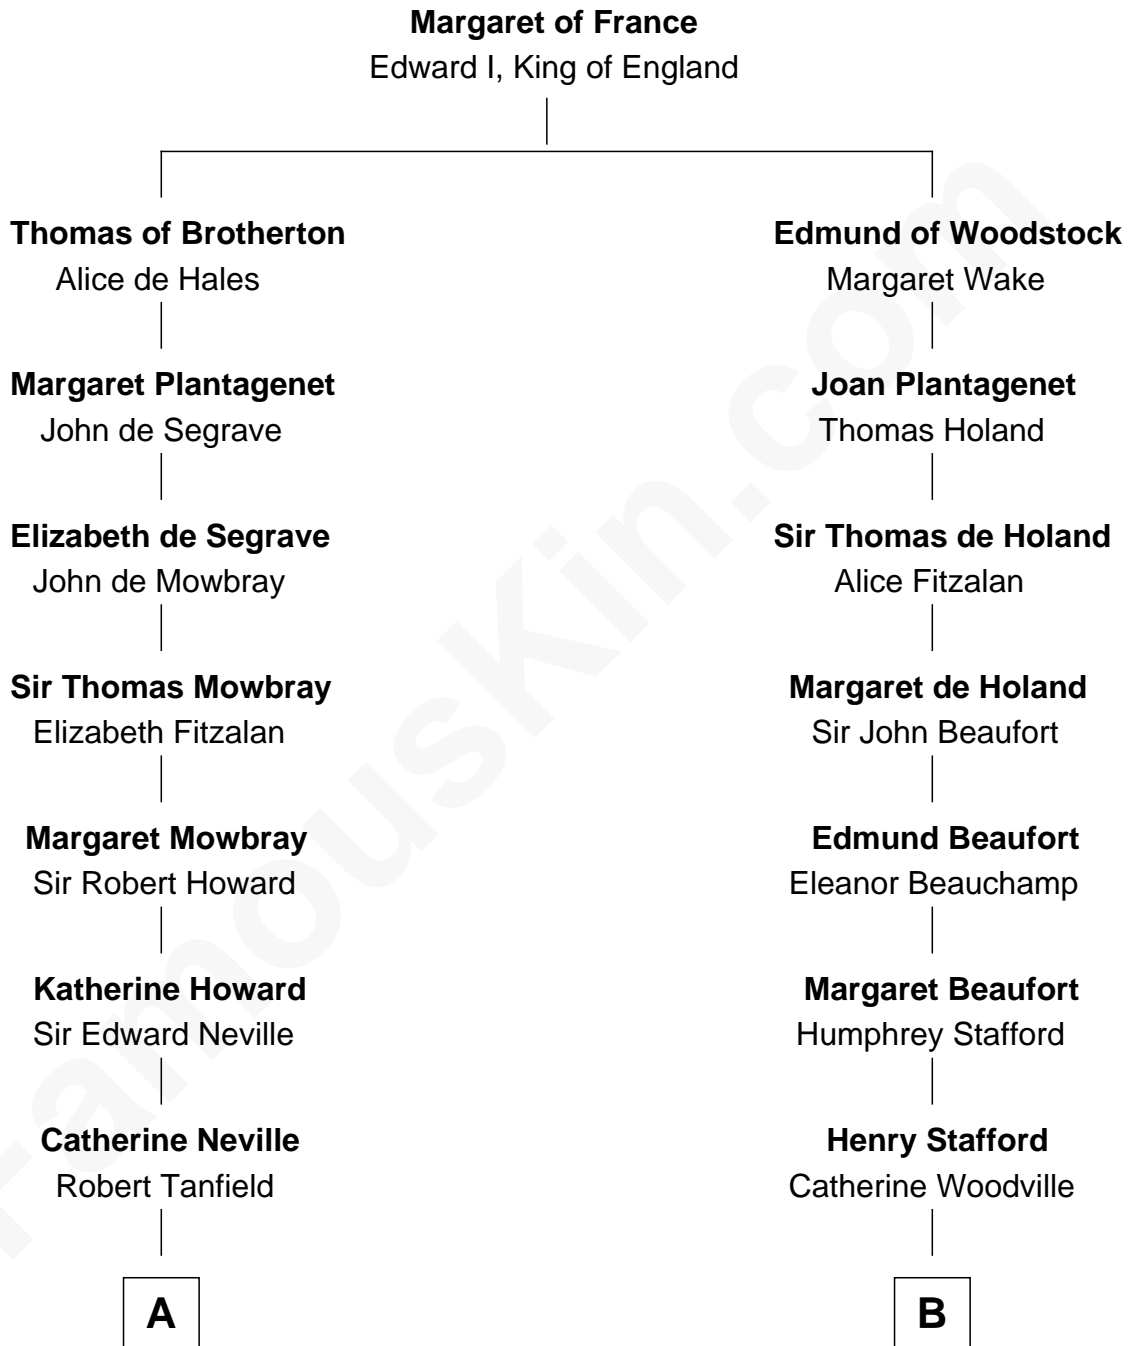

FamousKin.com

Relationship Chart of

Thomas Jefferson

3rd U.S. President and Signer of the Declaration of Independence

16th cousin 2 times removed of

Lewis Carroll

Author of Alice in Wonderland

C

—
Frances Jane Lutwidge

Rev. Charles Dodgson

—
Lewis Carroll

Author of Alice in Wonderland

FamousKin.com