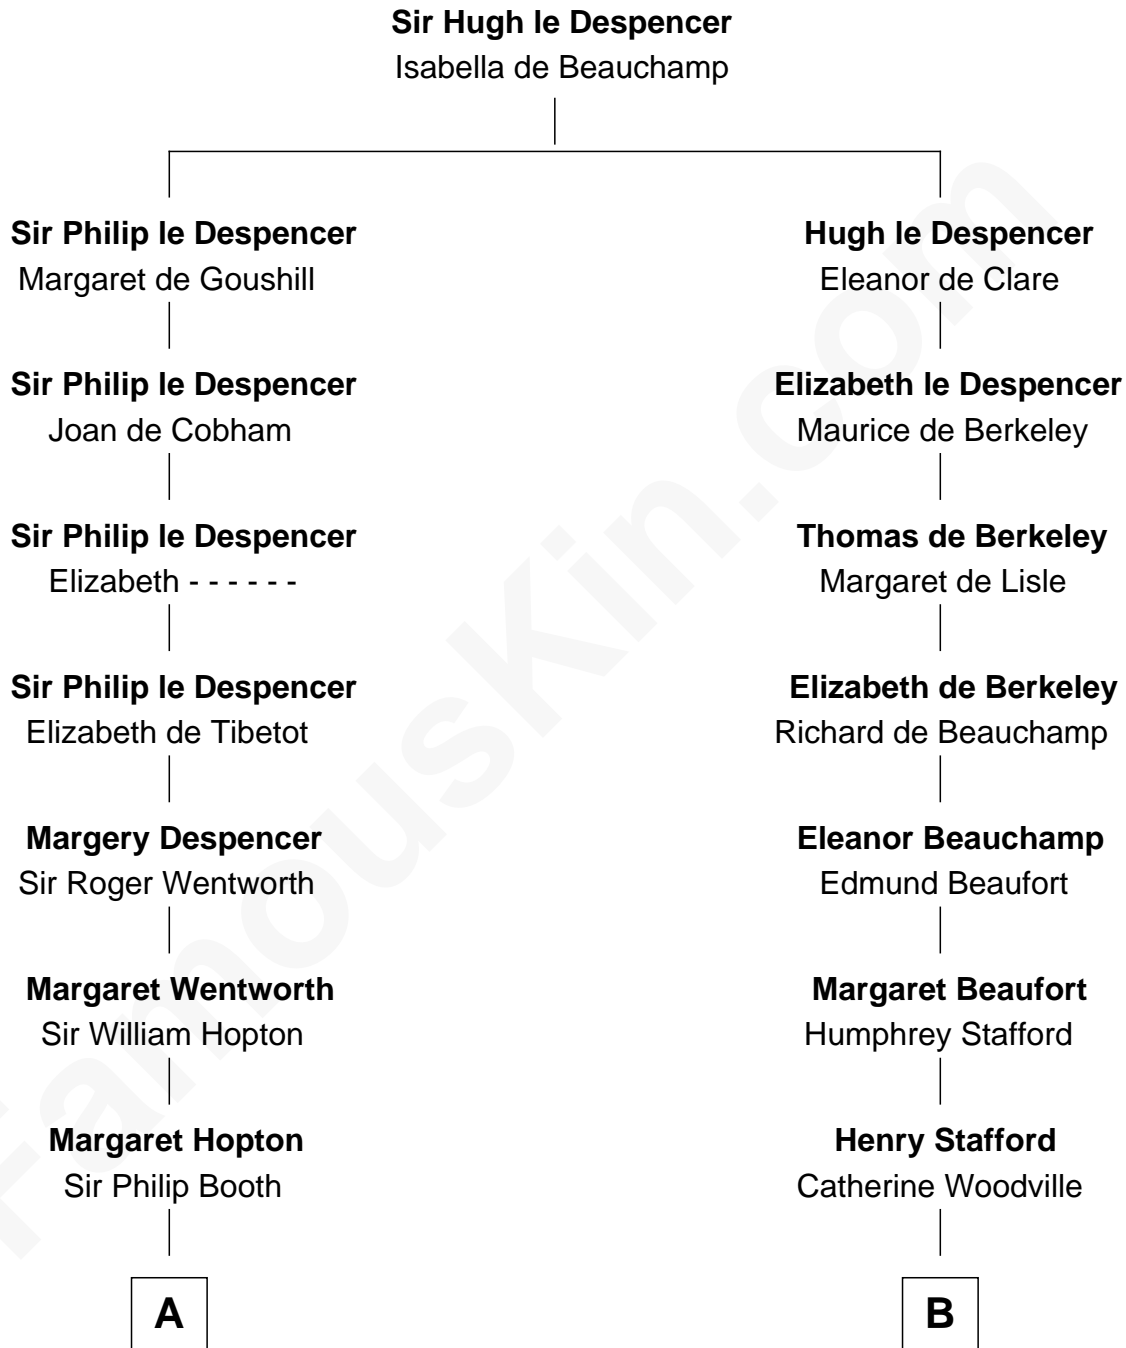

FamousKin.com

Relationship Chart of

Thomas Jefferson

3rd U.S. President and Signer of the Declaration of Independence

16th cousin 2 times removed of

Lewis Carroll

Author of Alice in Wonderland

C

—
Frances Jane Lutwidge

Rev. Charles Dodgson

—
Lewis Carroll

Author of Alice in Wonderland

FamousKin.com