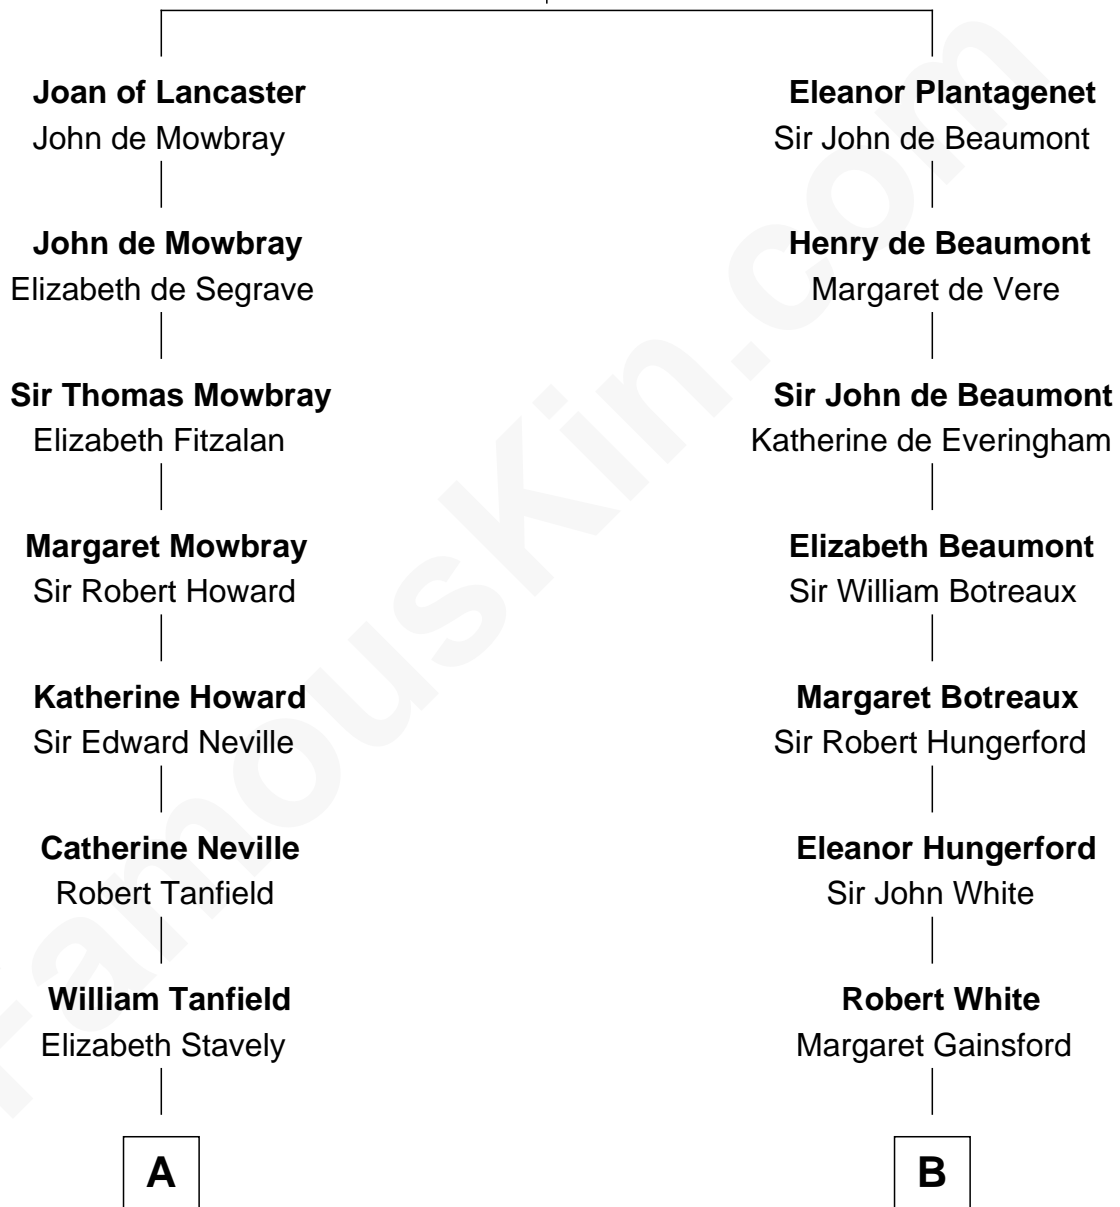

FamousKin.com

Relationship Chart of

Thomas Jefferson

3rd U.S. President and Signer of the Declaration of Independence

15th cousin 5 times removed of

Susana Ferrari Billinghurst
Argentine Aviation Pioneer

Henry Plantagenet
Maud de Chaworth

C

Daniel Mariano Billinghurst

Mercedes Merzano

Lisandro Billinghurst

Ana Kidd

Rosa Laureana Billinghurst

Alfredo Ferrari

Susana Ferrari Billinghurst