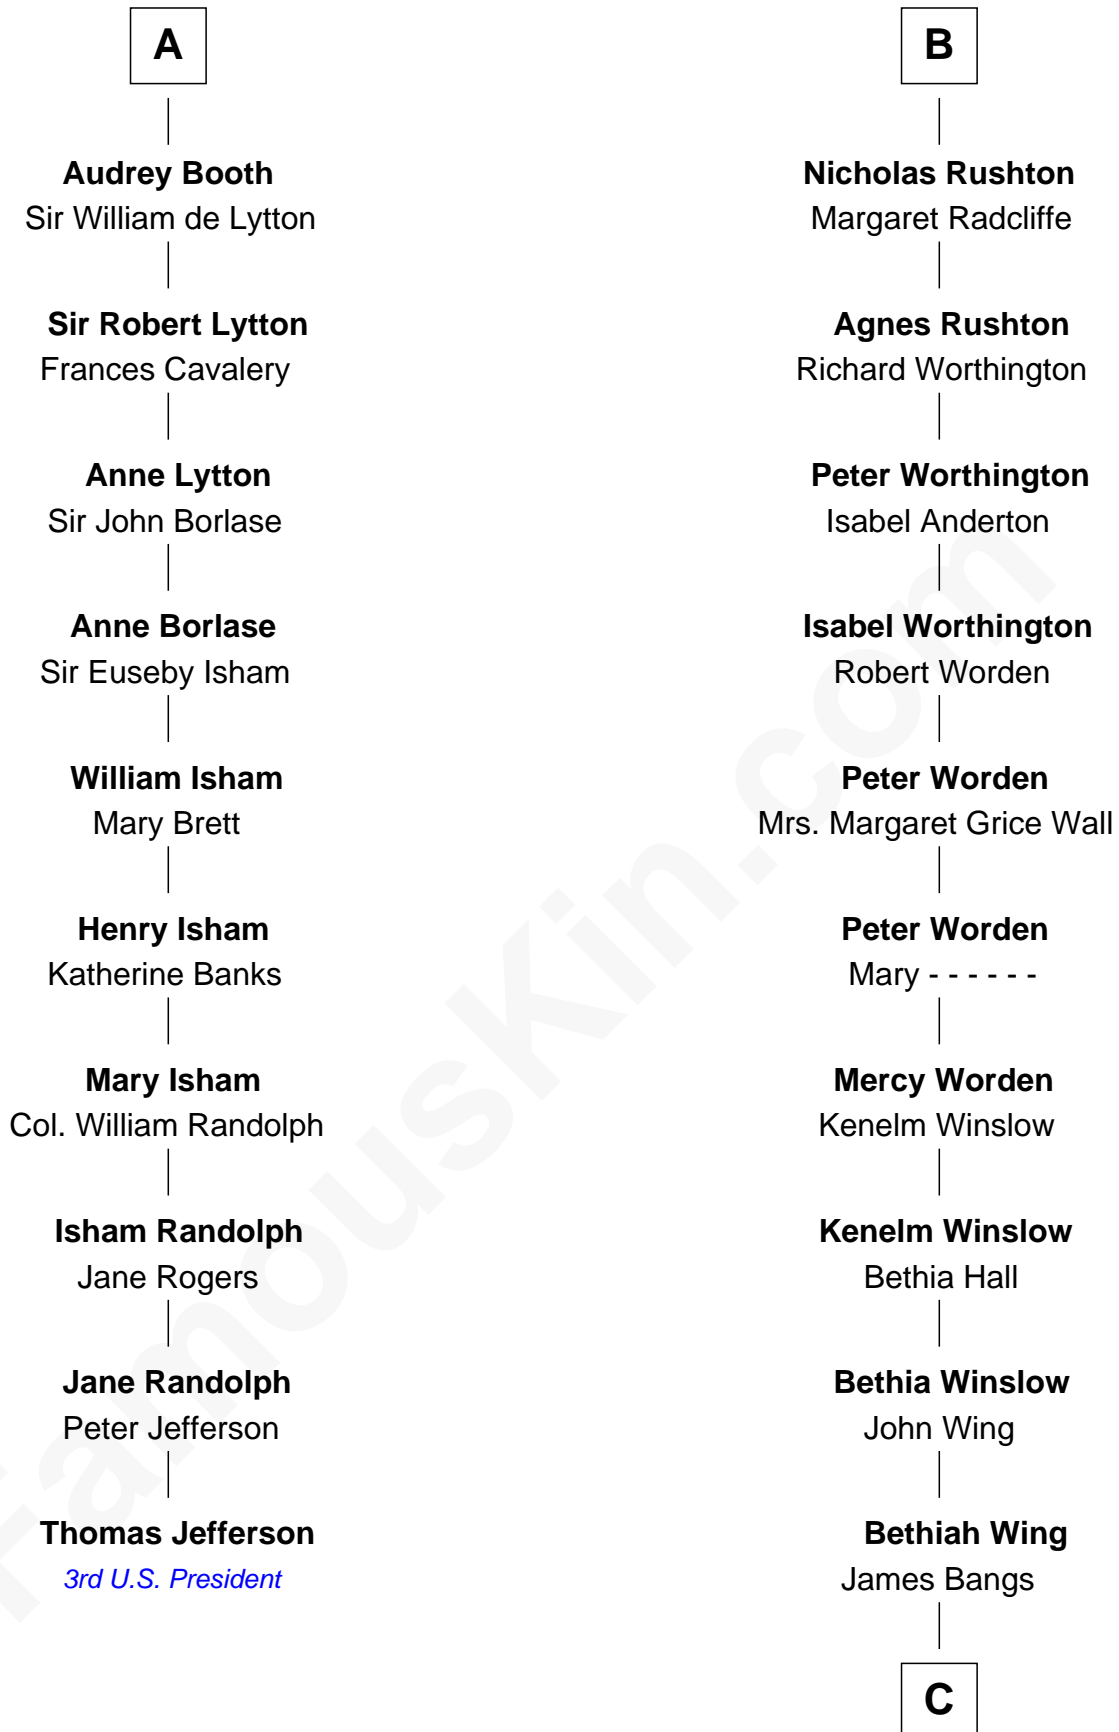

## Relationship Chart of

### Thomas Jefferson

3rd U.S. President and Signer of the Declaration of Independence

16th cousin 5 times removed of

### Eugene Foss

45th Governor of Massachusetts

**C**

**James Bangs**  
Susanna Hallett

**Col. Heman Bangs**  
Susanna Hallett

**Amanda Bangs**  
Samuel Bartlett Foss

**George Edmund Foss**  
Marcia Cordelia Noble