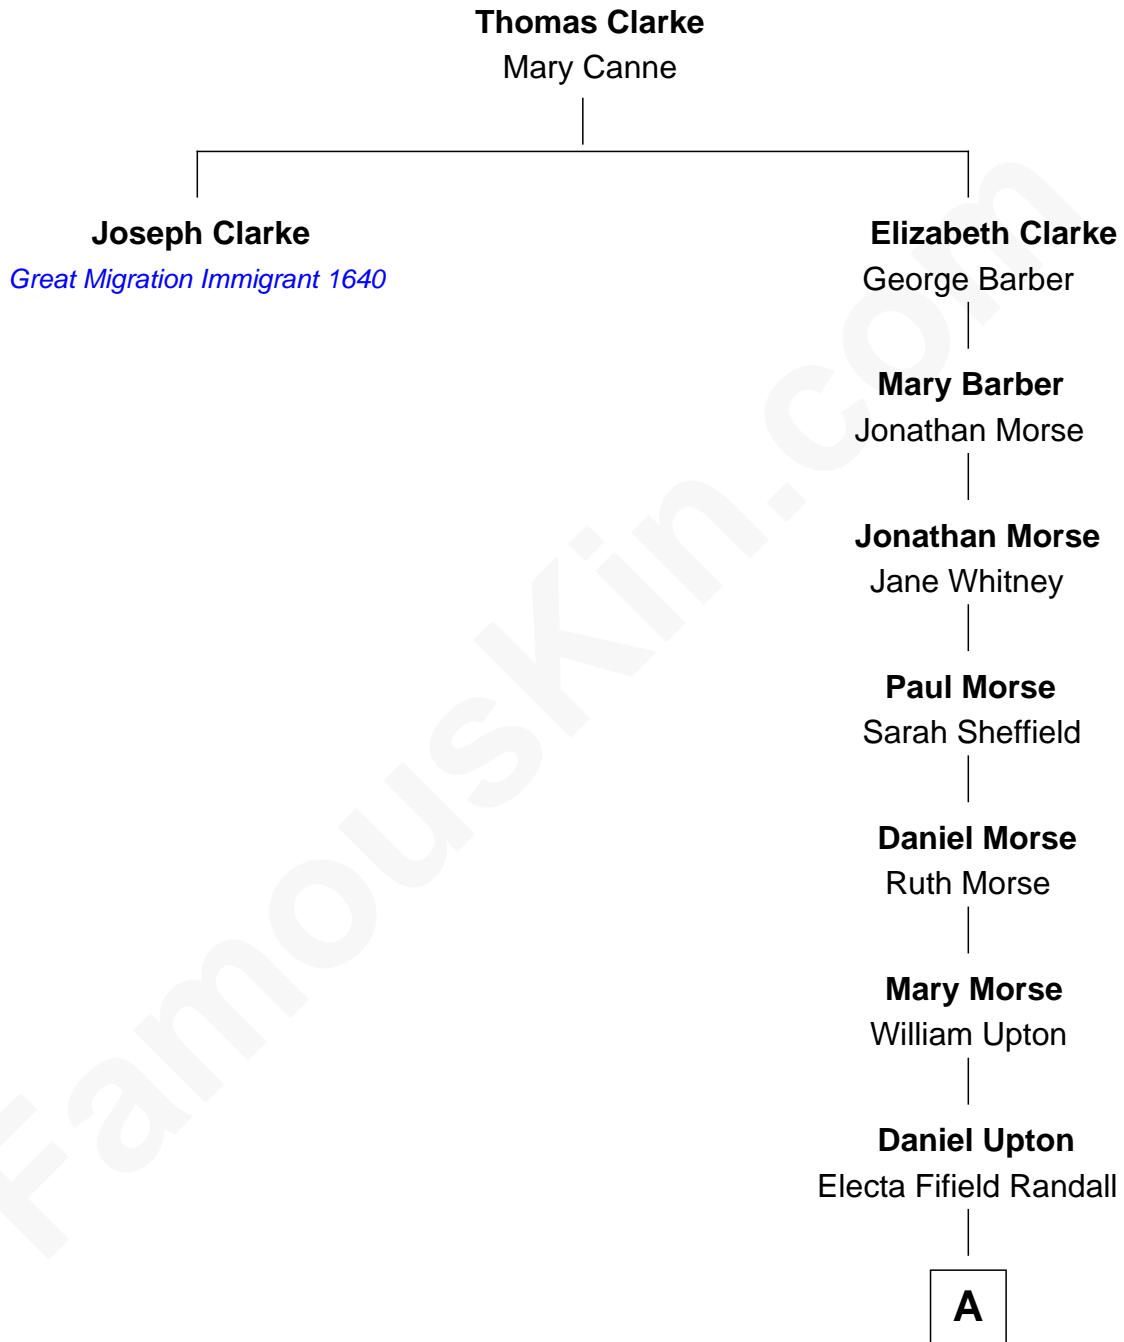

FamousKin.com
Relationship Chart of
Joseph Clarke

(c1613 - 1683/4) Great Migration Immigrant 1640

10th great-granduncle of

Kate Upton

Sports Illustrated Swimsuit Cover Model

A

Stephen Upton

Olive Amelia Hamilton

Cassius Marcellus Upton

Carrie A. Blodgett

Frederick Stanley Upton

Margaret M. Beckley

Stephen Edward Upton

Elizabeth Brooks Vial

Jefferson Matthew Upton

Shelley Fawn Davis