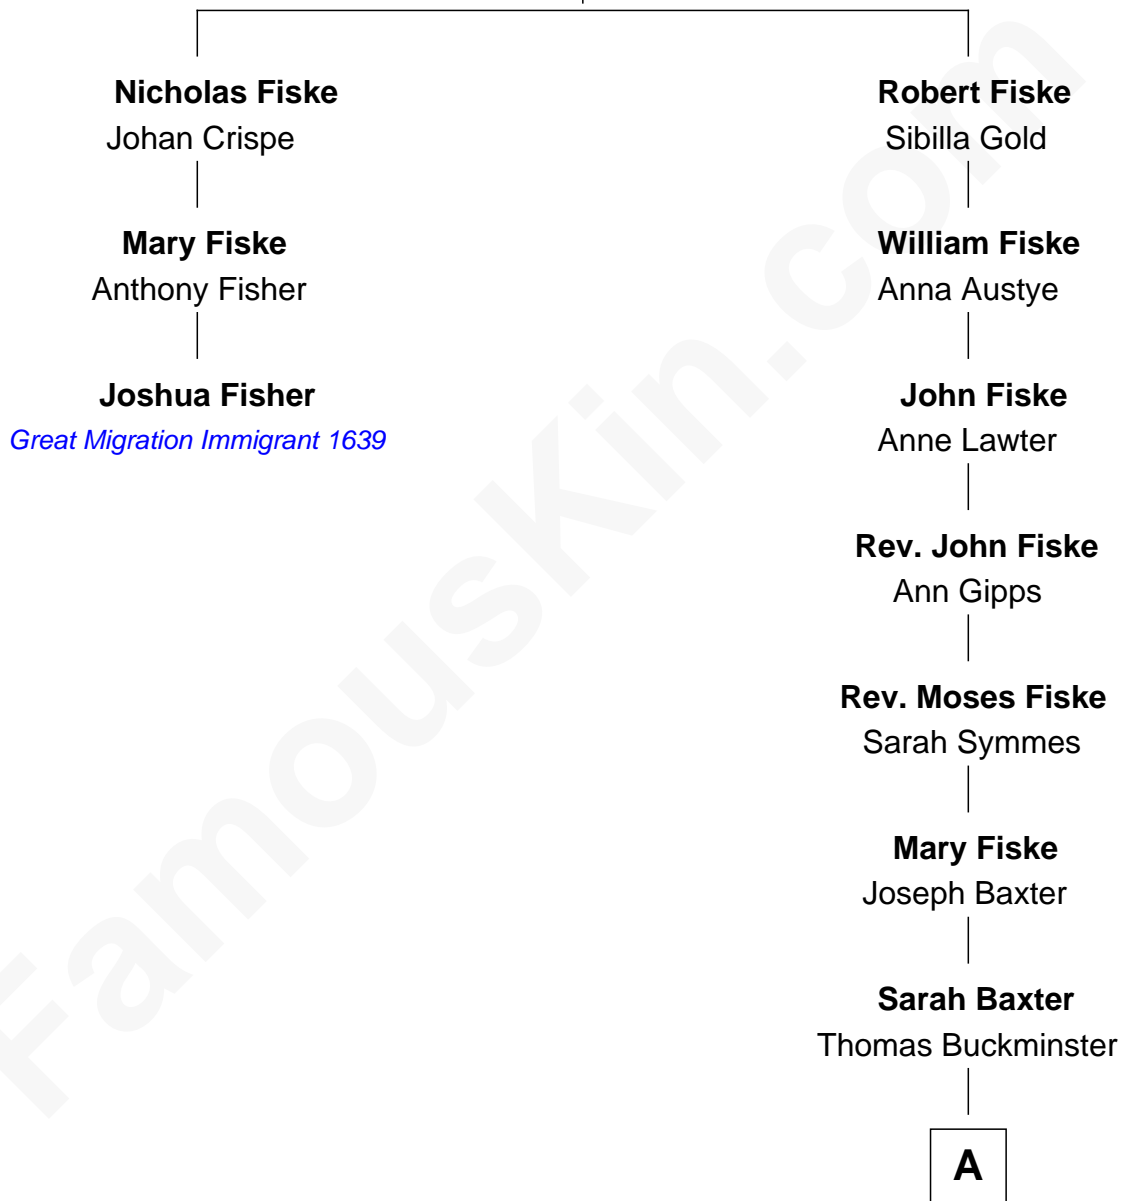

# FamousKin.com Relationship Chart of

**Joshua Fisher**

(c1585 - 1674) *Great Migration Immigrant 1639*

2nd cousin 8 times removed of

**Horace Gray**

*U.S. Supreme Court Justice*

**Richard Fiske**

**A**

|  
**Susanna Buckminster**

Phineas Upham

|  
**Jabez Upham**

Lucy Faulkner

|  
**Harriet Upham**

Horace Gray

|  
**Horace Gray**

*U.S. Supreme Court Justice*