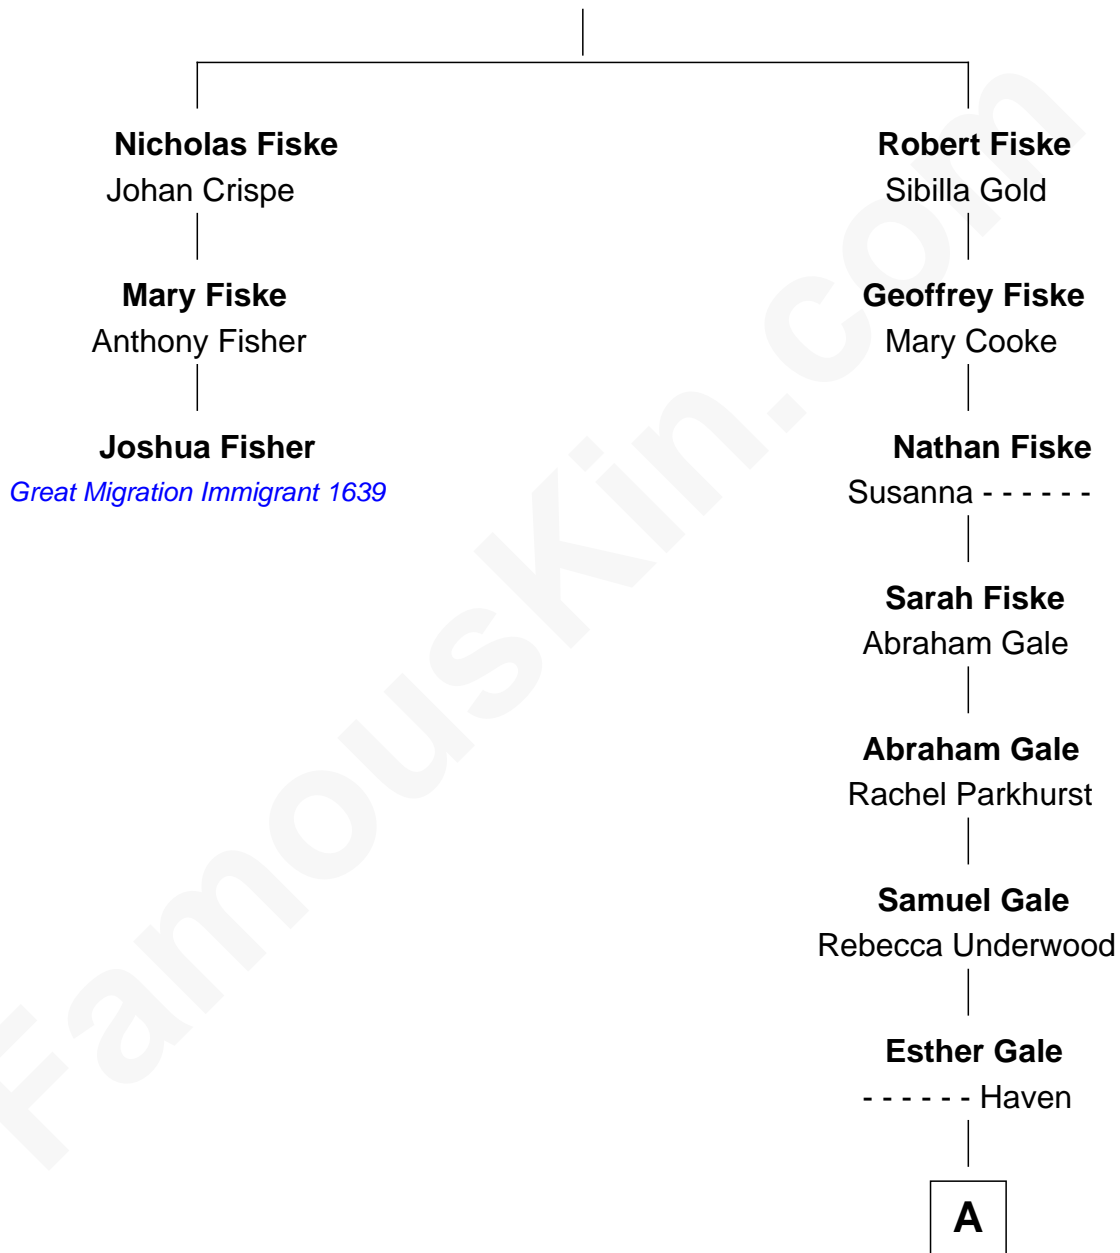

## Relationship Chart of

### Joshua Fisher

(c1585 - 1674) *Great Migration Immigrant 1639*

2nd cousin 7 times removed of

### Clara Barton

*Founder of the American Red Cross*

Richard Fiske

**A**

David Haven Stone

Sarah Treadwell

Sarah Stone

Capt. Stephen Barton