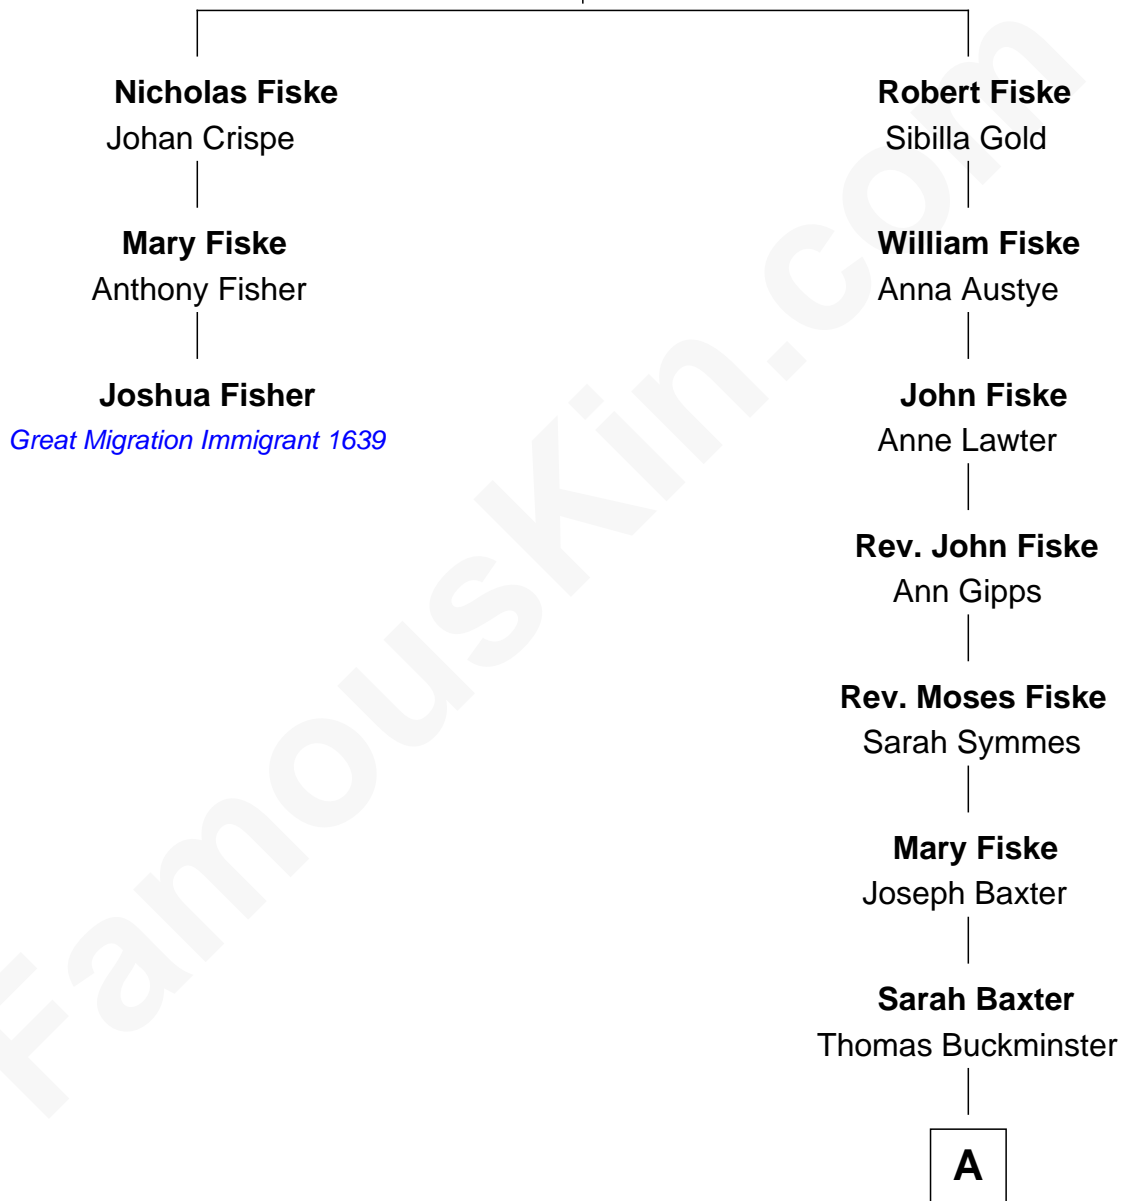

### Joshua Fisher

(c1585 - 1674) *Great Migration Immigrant 1639*

2nd cousin 9 times removed of

**Edgar Rice Burroughs**

*Author of Tarzan and John Carter*

**Richard Fiske**

**A**

—  
**Mary Buckminster**

Tilly Rice  
—

**Thomas Rice**  
Sally Makepiece  
—

**Mary Rice**  
Abner Tyler Burroughs  
—

**George Tyler Burroughs**  
Mary Evaline Zieger  
—

**Edgar Rice Burroughs**  
*Author of Tarzan*