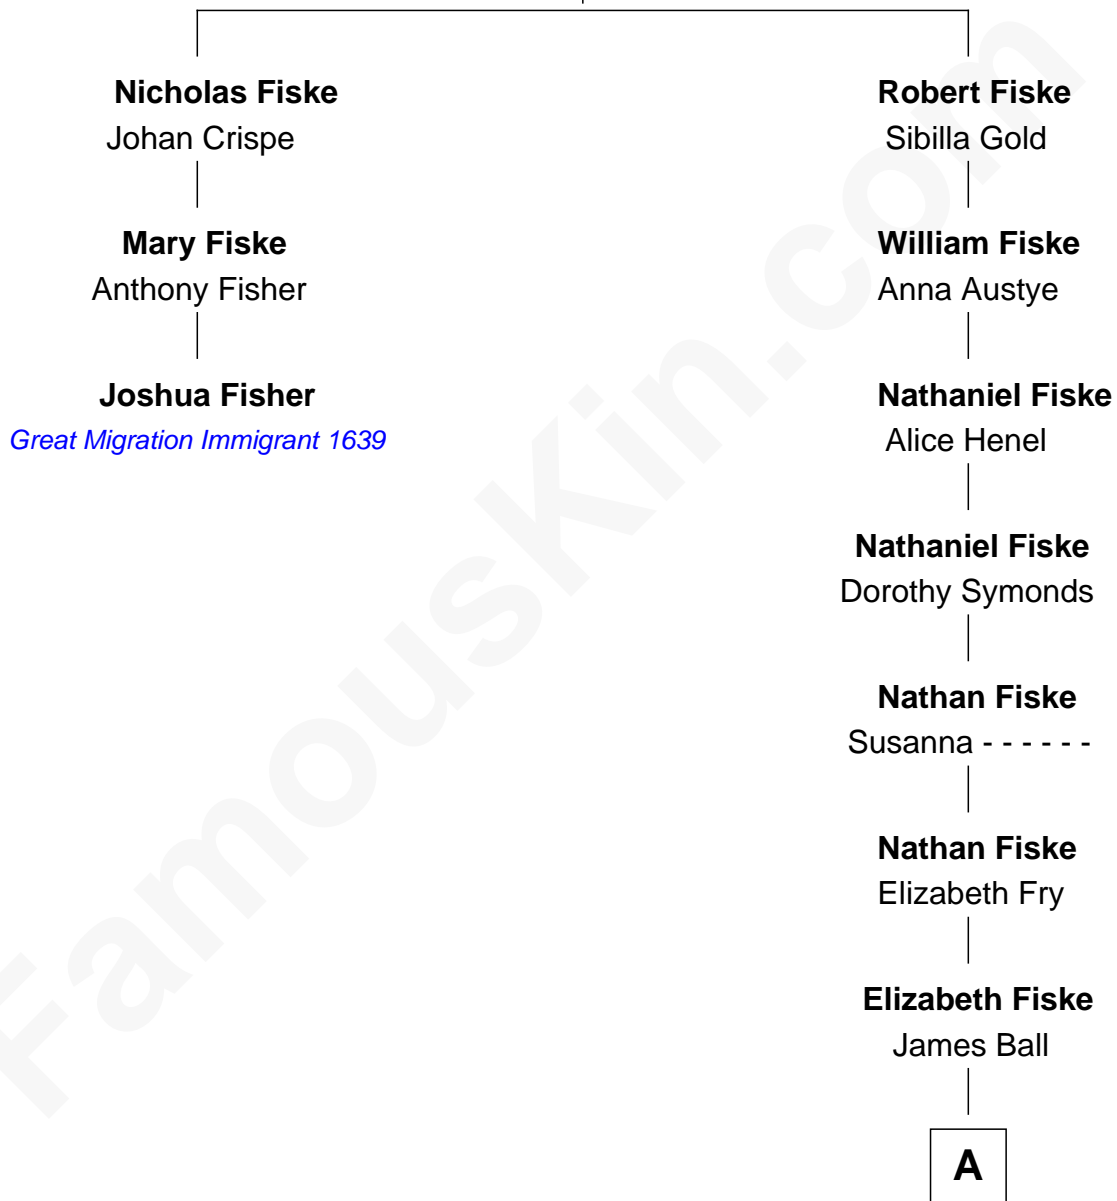

FamousKin.com

Relationship Chart of

Joshua Fisher

(c1585 - 1674) *Great Migration Immigrant 1639*

2nd cousin 14 times removed of

Elizabeth Banks
TV and Movie Actress

Richard Fiske

A

Susanna Ball

Josiah Stearns

Jonas Stearns

Submit Davis

Samuel Stearns

Sarah Davis

Samuel Stearns

Saloma Amidon