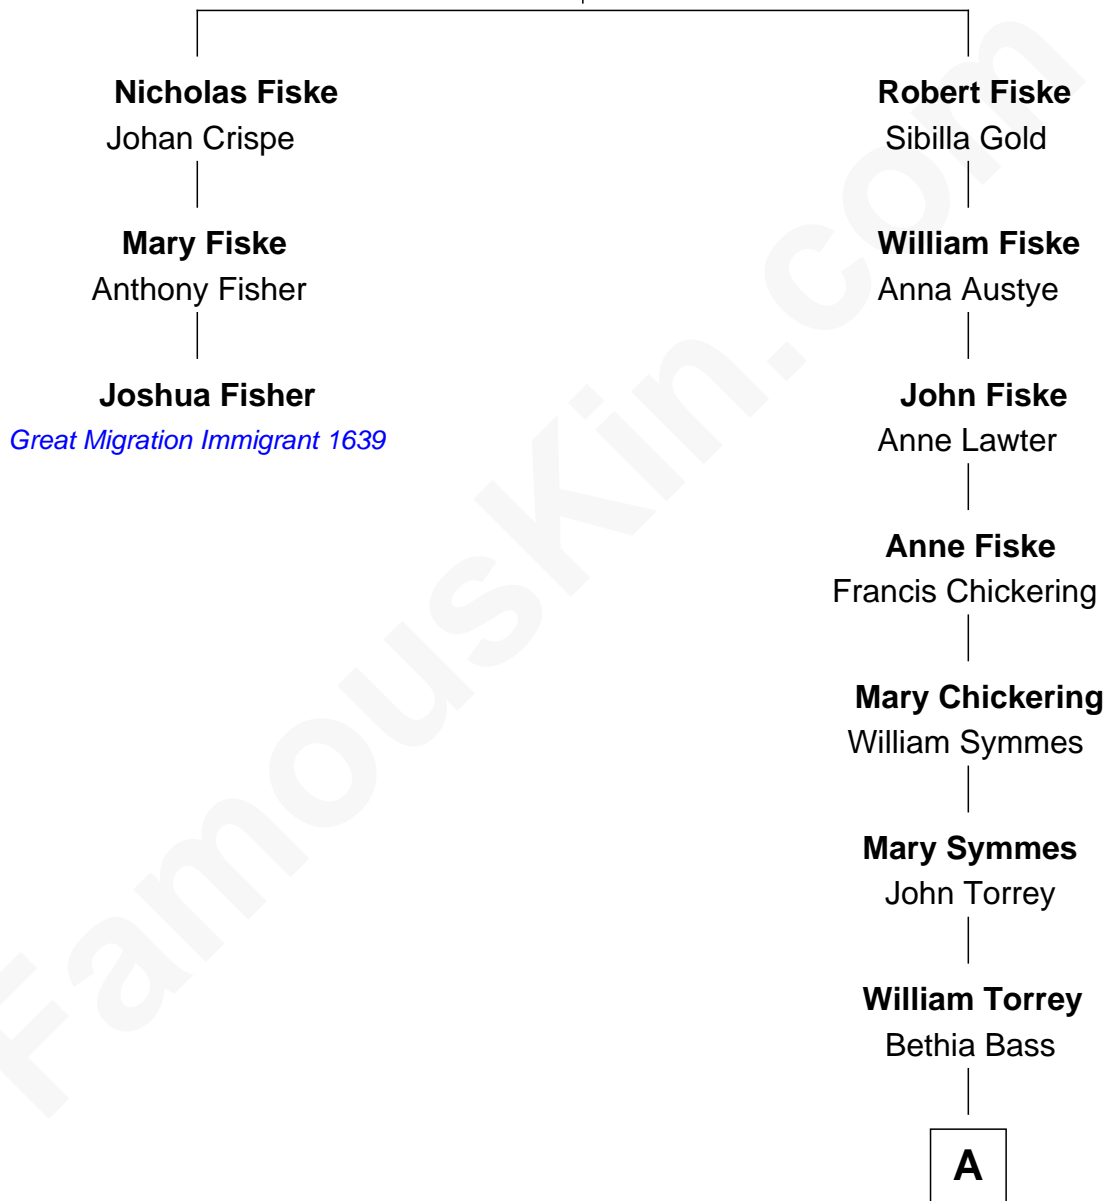

FamousKin.com Relationship Chart of

Joshua Fisher

(c1585 - 1674) *Great Migration Immigrant 1639*

2nd cousin 13 times removed of

Billie Eilish

Singer and Songwriter

Richard Fiske

A

John Torrey

Susanna Bowditch

William Torrey

Margaret Nichols

William Torrey

Adeline Whittemore

Adeline Whittemore Torrey

Rev. James Henry Baird

William Torrey Baird

Anne Merideth Grant

Collier Whittemore Baird

Dorothy Grace Norton

William Norton Baird

Edith May Shaw

Maggie May Baird

Patrick O'Connell