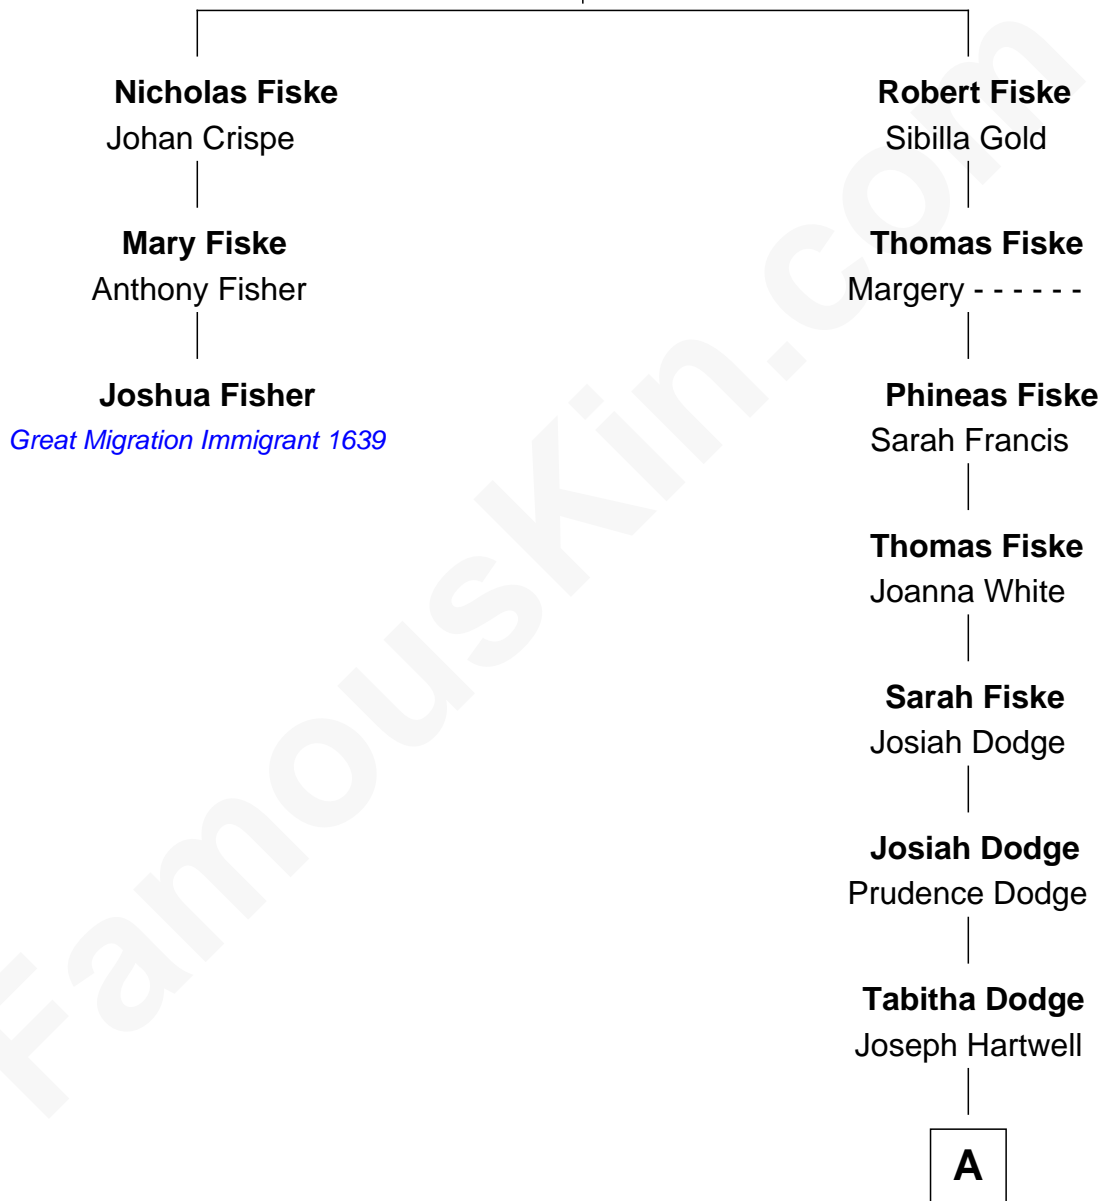

FamousKin.com Relationship Chart of

Joshua Fisher

(c1585 - 1674) *Great Migration Immigrant 1639*

2nd cousin 11 times removed of

Margot Kidder

TV and Movie Actress

Richard Fiske

A

Prudence Hartwell

David Kendall

Prudence Kendall

Martin Kendall

Isaac Platt Kendall

Caroline Partridge

Louise Kendall

Willard Kidder