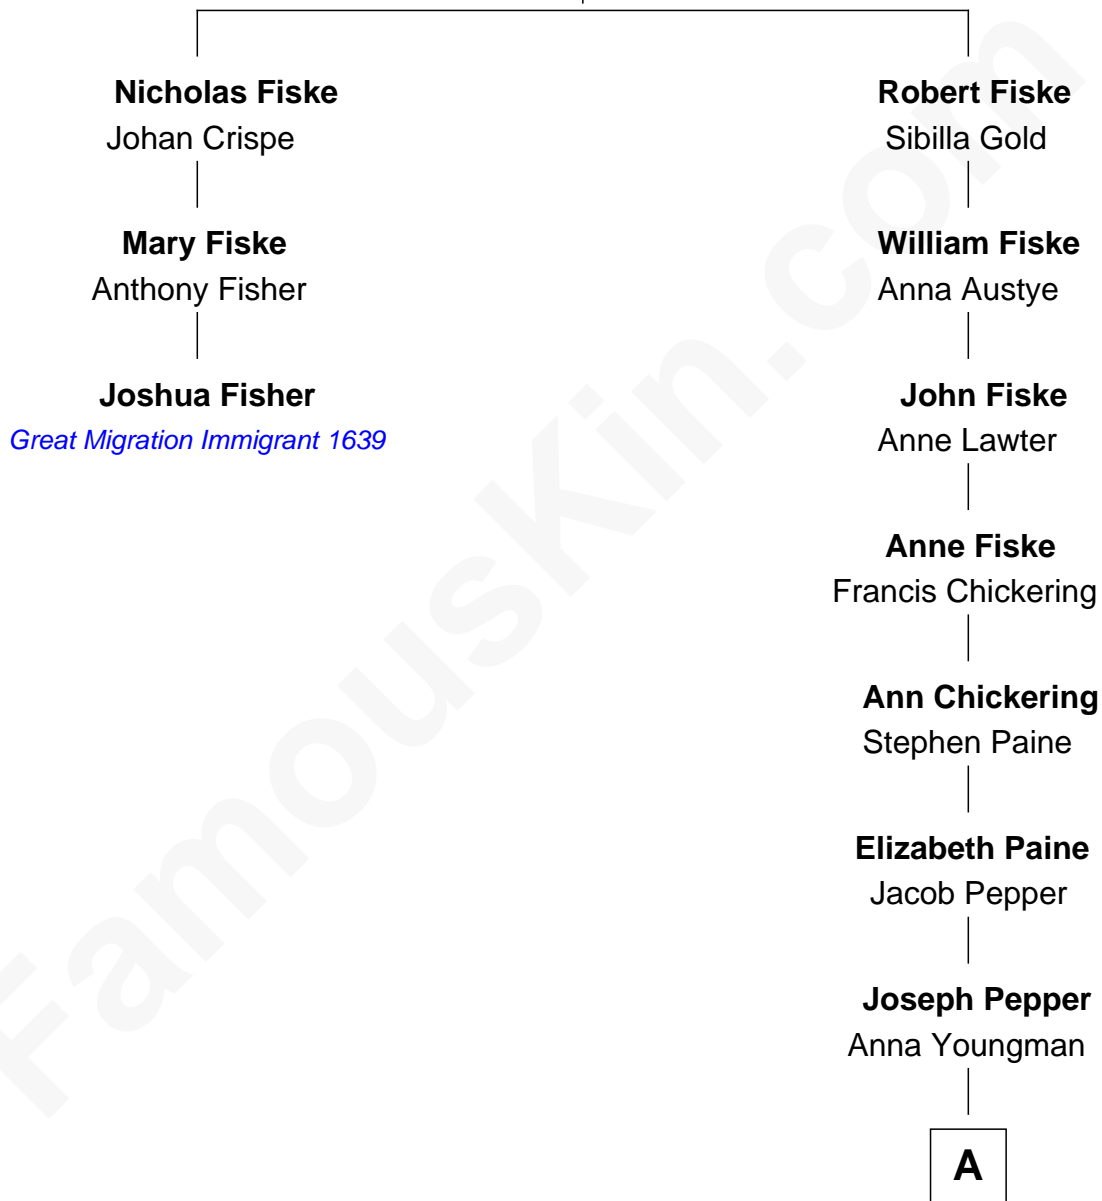

FamousKin.com

Relationship Chart of

Joshua Fisher

(c1585 - 1674) *Great Migration Immigrant 1639*

2nd cousin 12 times removed of

Douglas Trumbull

Film Special Effects Pioneer

Richard Fiske

A

Joseph Pepper
Dinah Cummings

Joseph Pepper
Persis Bartlett

Percis Pepper
Nathan Trumbull

Walter Bowdoin Trumbull
Virginia Ann Mildred Thomas

Robert Morris Wilton Trumbull
Emily Shurtleff

Morris Kinnard Trumbull
Alice G. Greer

Donald Edmond Trumbull
Marcia Hunt

Douglas Trumbull
Film Special Effects Pioneer