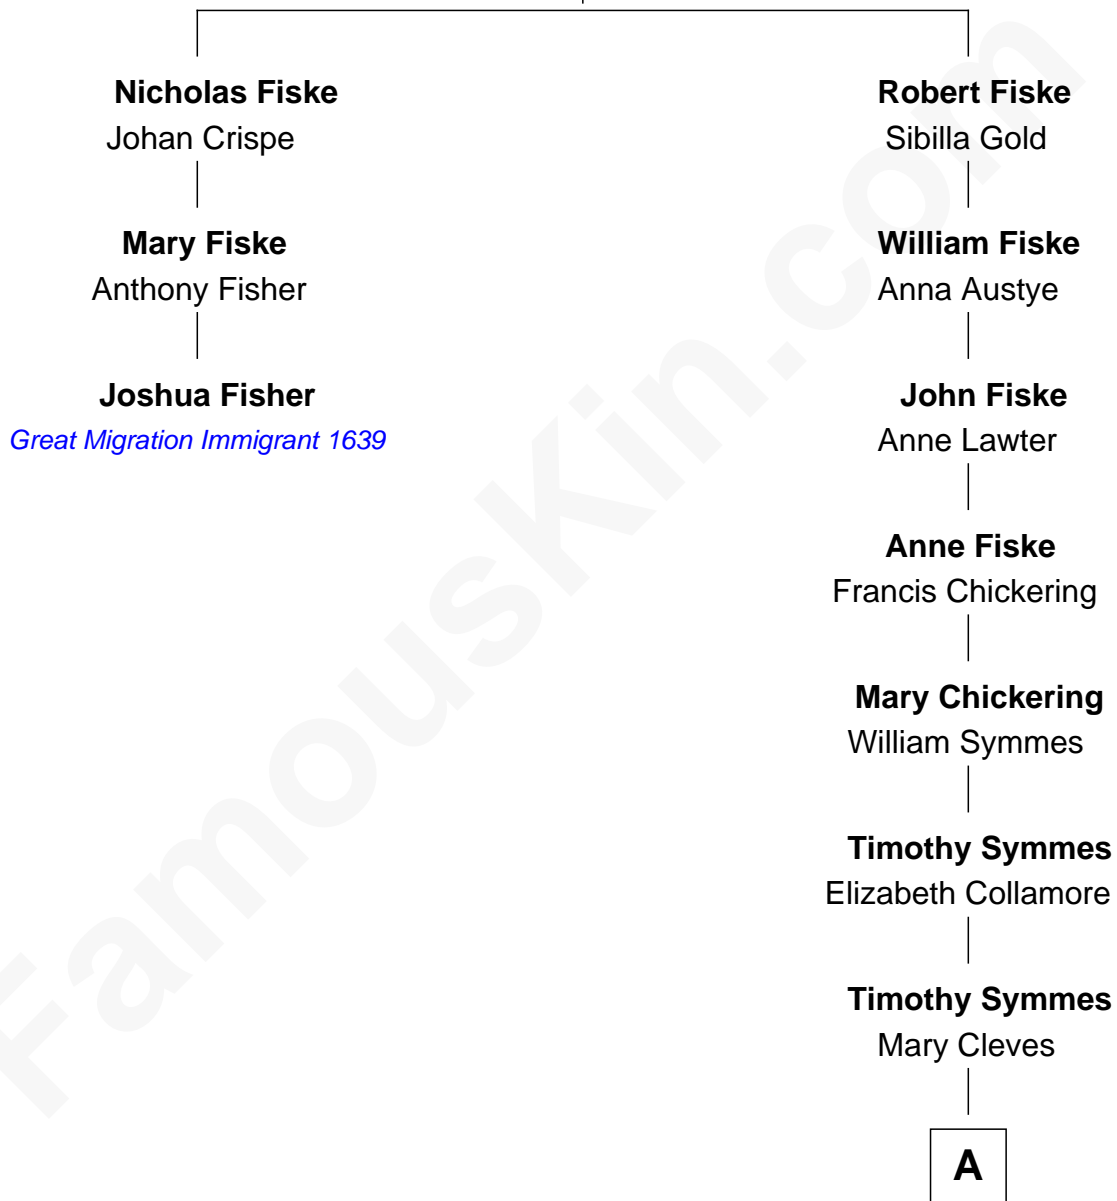

FamousKin.com

Relationship Chart of

Joshua Fisher

(c1585 - 1674) *Great Migration Immigrant 1639*

2nd cousin 8 times removed of

Benjamin Harrison
23rd U.S. President

Richard Fiske

A

Col. John Cleves Symmes

Anna Tuthill

Anna Tuthill Symmes

Gen. William Henry Harrison

John Scott Harrison

Elizabeth Ramsey Irwin

Benjamin Harrison

23rd U.S. President

FamousKin.com