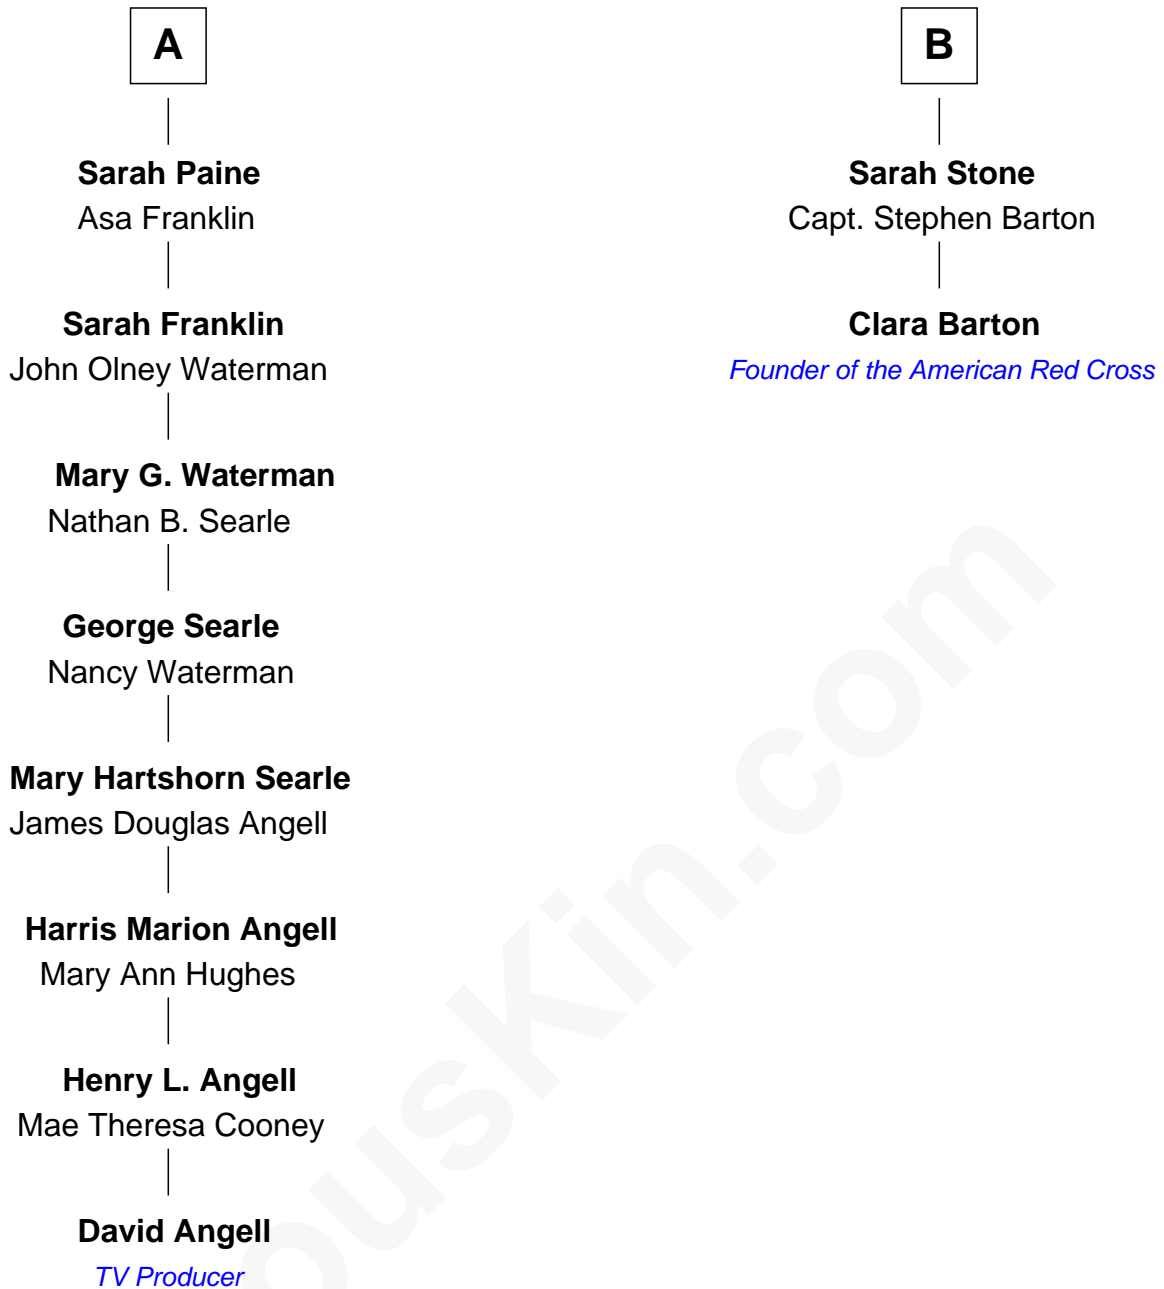

FamousKin.com Relationship Chart of

David Angell

TV Producer - 9/11 Victim

8th cousin 6 times removed of

Clara Barton

Founder of the American Red Cross

David Angell photo by [Nightscream](#)