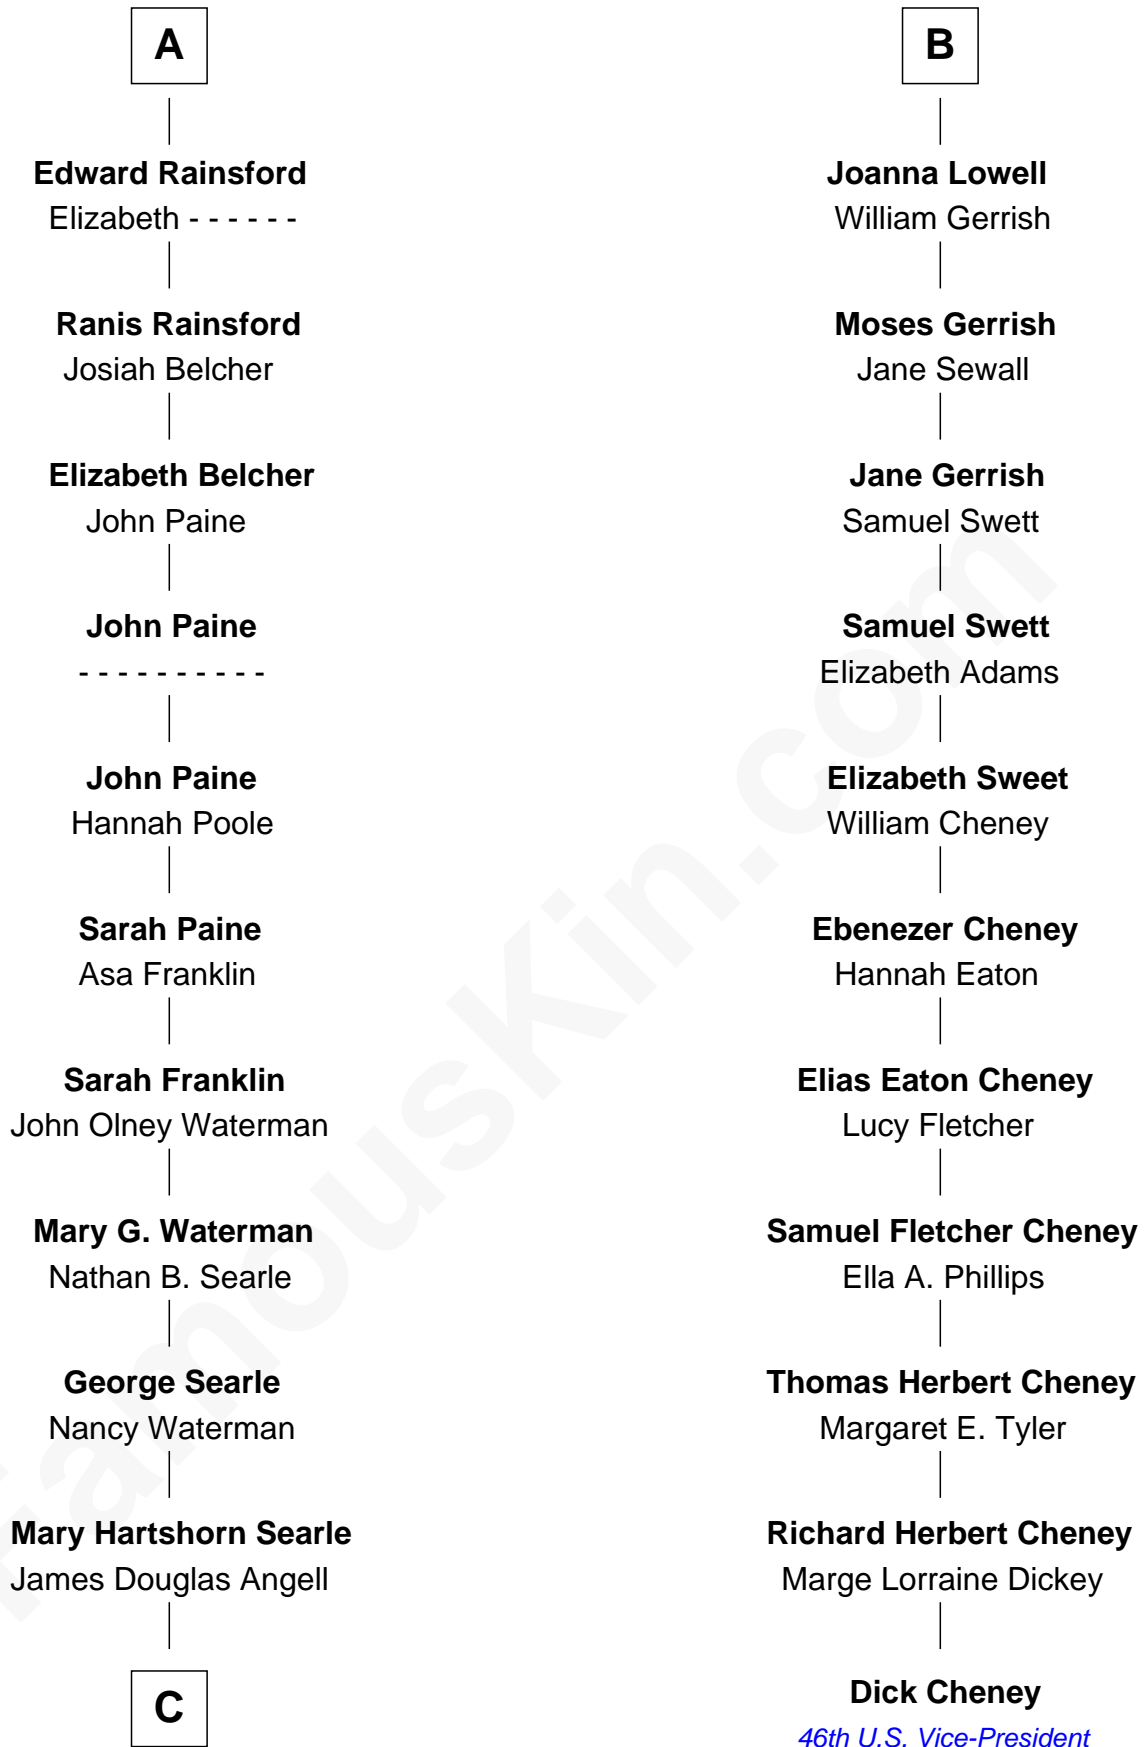

FamousKin.com Relationship Chart of

David Angell

TV Producer - 9/11 Victim

17th cousin 2 times removed of

Dick Cheney

46th U.S. Vice-President

Sir Walter Hungerford

Katherine Peverell

Sir Robert Hungerford

Margaret Botreaux

Eleanor Hungerford

Sir John White

Robert White

Margaret Gainsford

Margaret White

John Kirton

Stephen Kirton

Margaret Offley

Thomas Kirton

Mary Sadler

Mary Kirton

Robert Rainsford

A

Elizabeth Hungerford

Edmund Percival

Christian Percival

Richard Lowle

Percival Lowell

Rebecca - - - - -

B

C

—
Harris Marion Angell