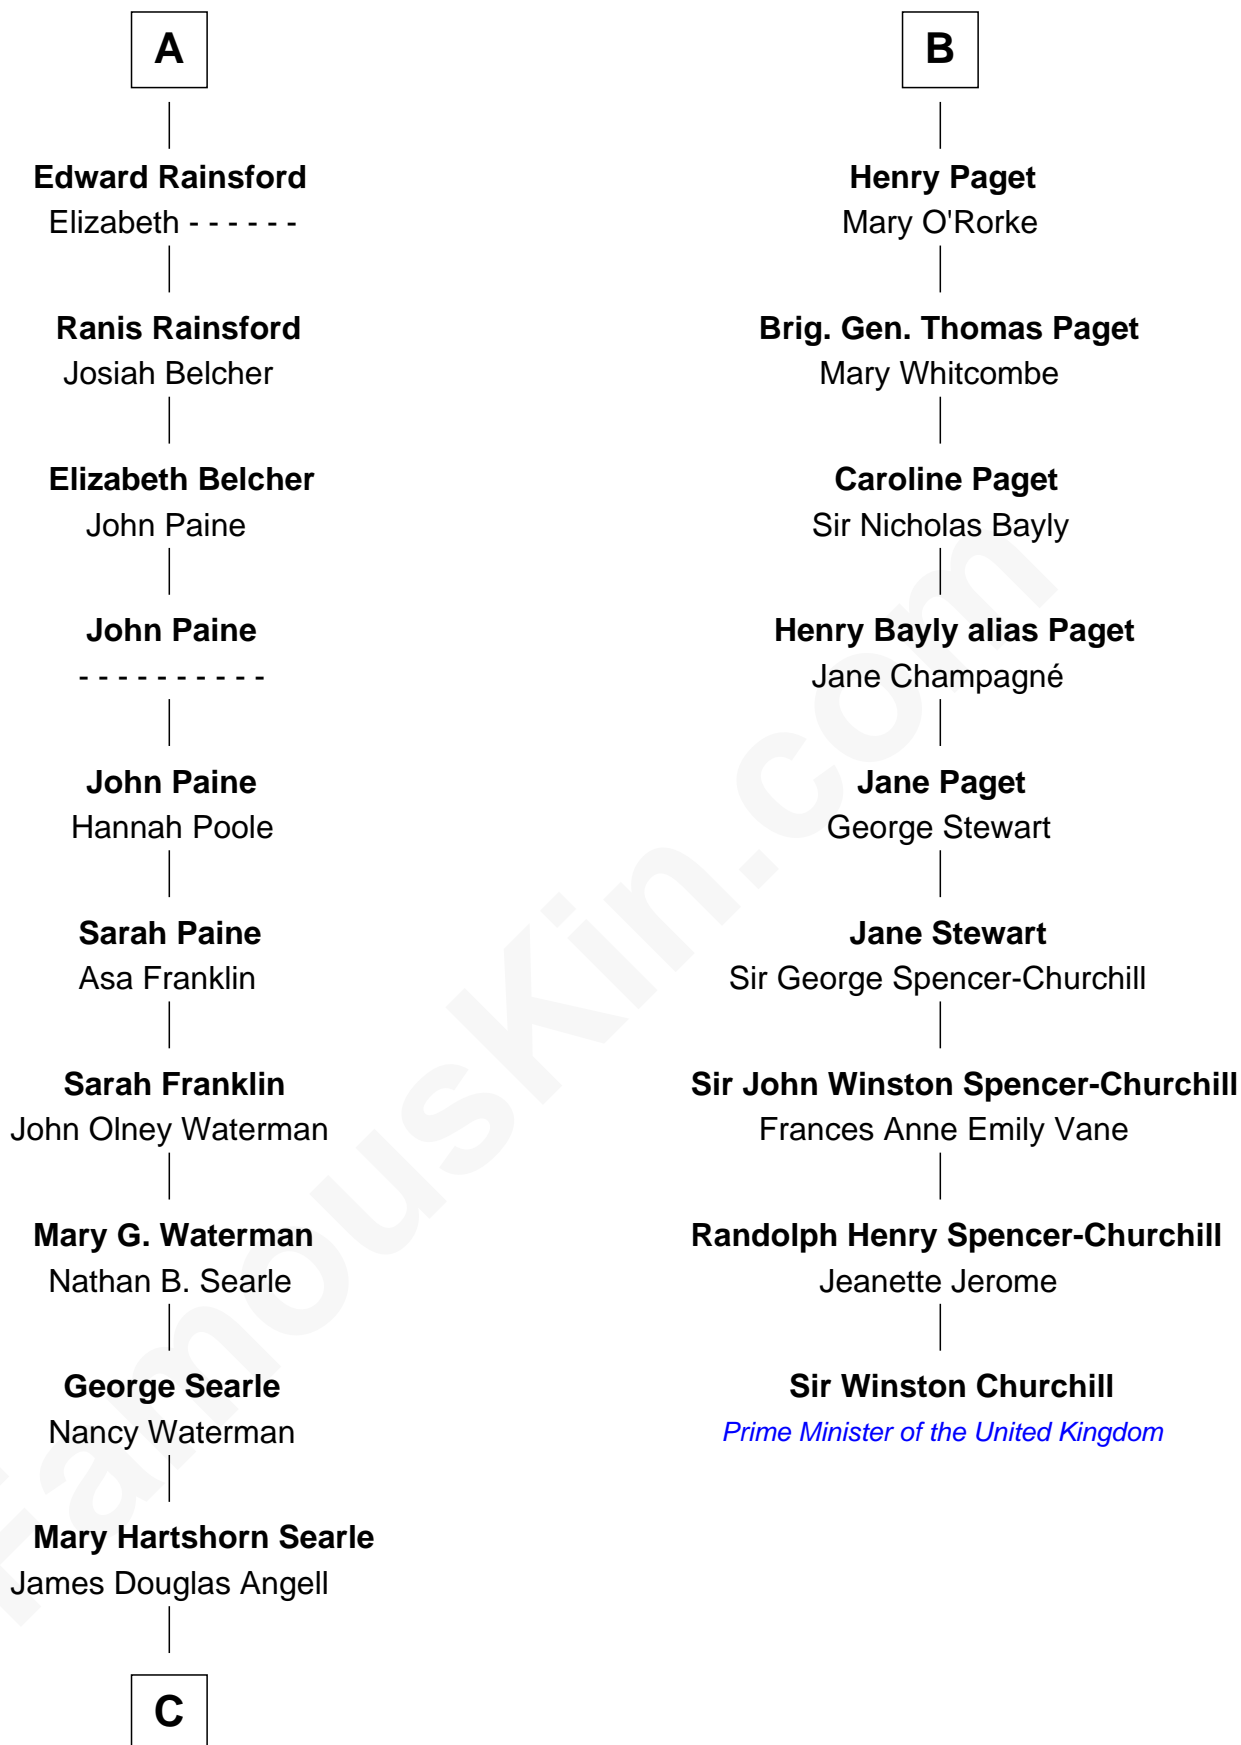

## Relationship Chart of

### David Angell

TV Producer - 9/11 Victim

15th cousin 4 times removed of

### Sir Winston Churchill

Prime Minister of the United Kingdom

**C**

—  
**Harris Marion Angell**

Mary Ann Hughes

—  
**Henry L. Angell**

Mae Theresa Cooney

—  
**David Angell**