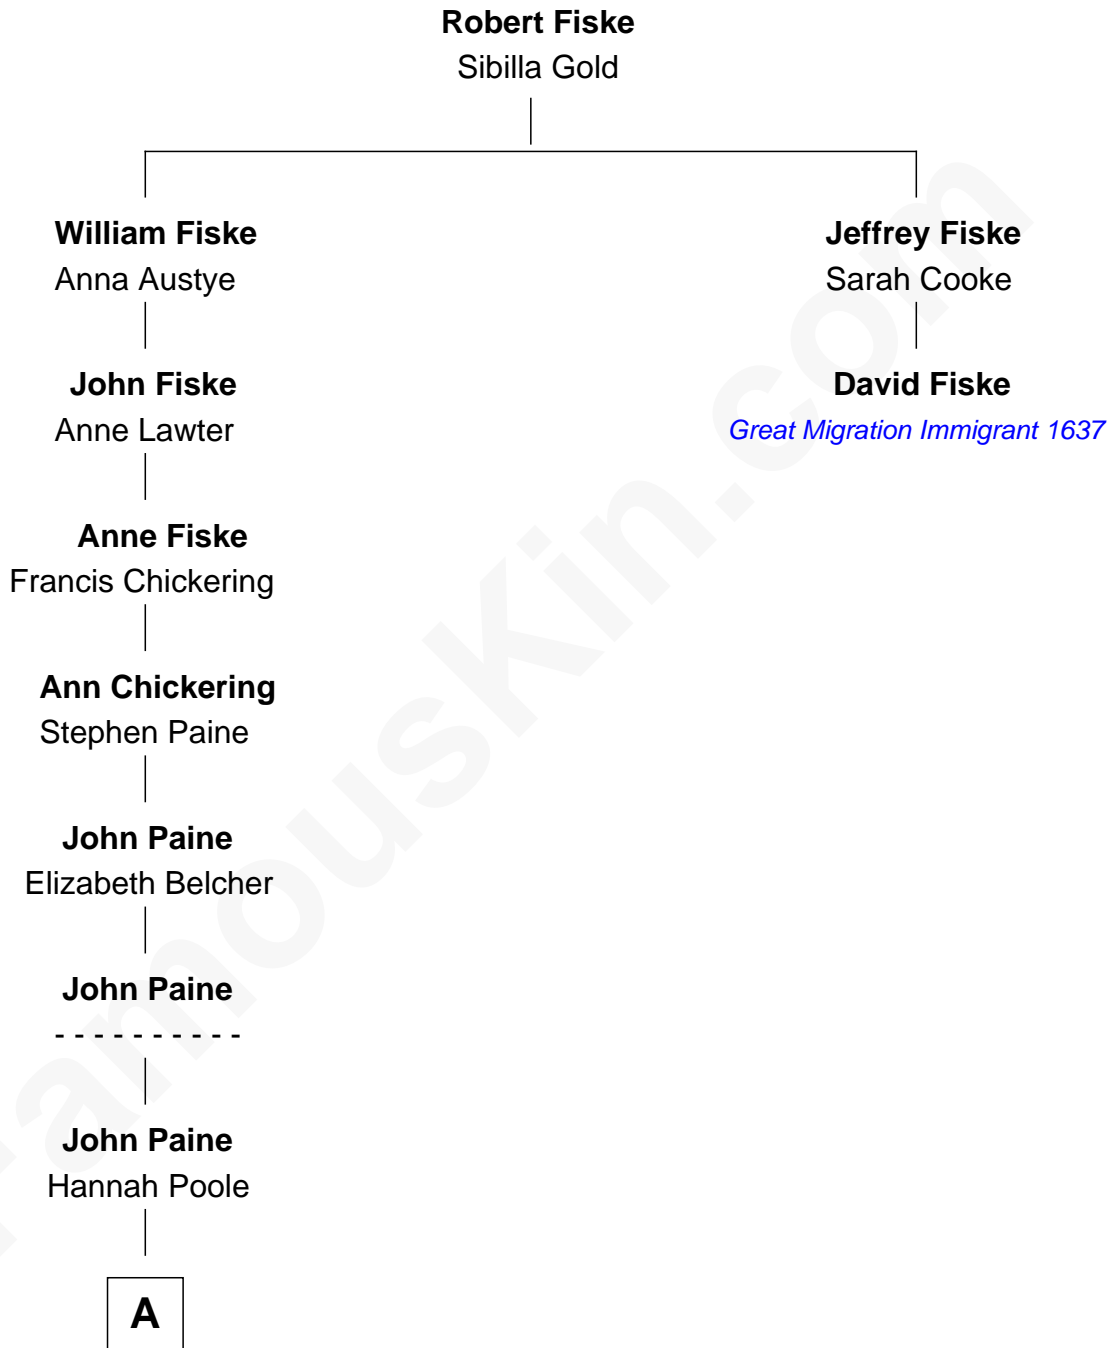

FamousKin.com Relationship Chart of

David Angell

TV Producer - 9/11 Victim

1st cousin 13 times removed of

David Fiske

(unk - c1660/1) Great Migration Immigrant 1637

A

—
Sarah Paine

Asa Franklin

—
Sarah Franklin

John Olney Waterman

—
Mary G. Waterman

Nathan B. Searle

—
George Searle

Nancy Waterman

—
Mary Hartshorn Searle

James Douglas Angell

—
Harris Marion Angell

Mary Ann Hughes

—
Henry L. Angell

Mae Theresa Cooney

—
David Angell

TV Producer