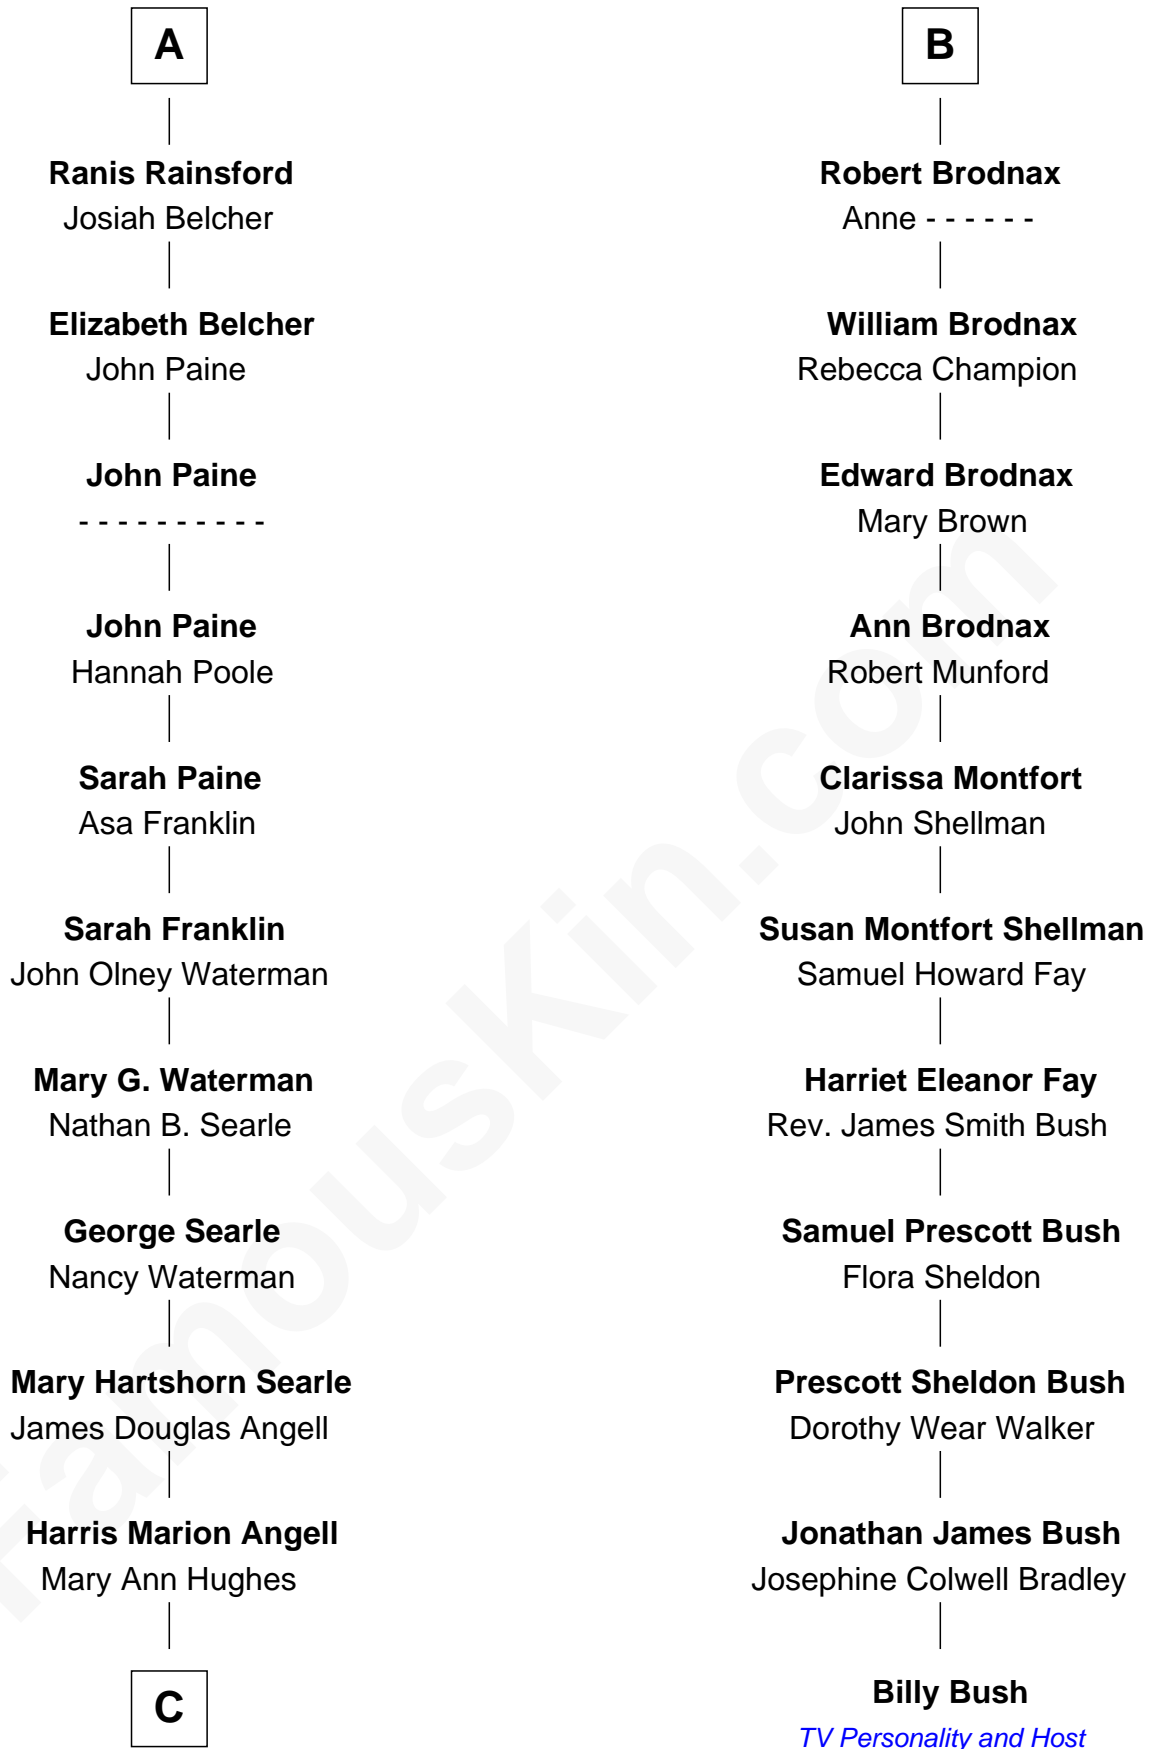

# FamousKin.com Relationship Chart of

**David Angell**

*TV Producer - 9/11 Victim*

17th cousin 1 time removed of

**Billy Bush**

*TV Personality and Host*

**Sir Robert Hungerford**

Margaret Botreaux

**Eleanor Hungerford**

Sir John White

**Robert White**

Margaret Gainsford

**Margaret White**

John Kirton

**Stephen Kirton**

Margaret Offley

**Thomas Kirton**

Mary Sadler

**Mary Kirton**

Robert Rainsford

**Edward Rainsford**

Elizabeth - - - - -

**A**

**Katherine Hungerford**

William Seyliard

**Elizabeth Seyliard**

Cornelius Beresford

**Dorothy Beresford**

John Brodnax

**B**

**C**

Henry L. Angell  
Mae Theresa Cooney