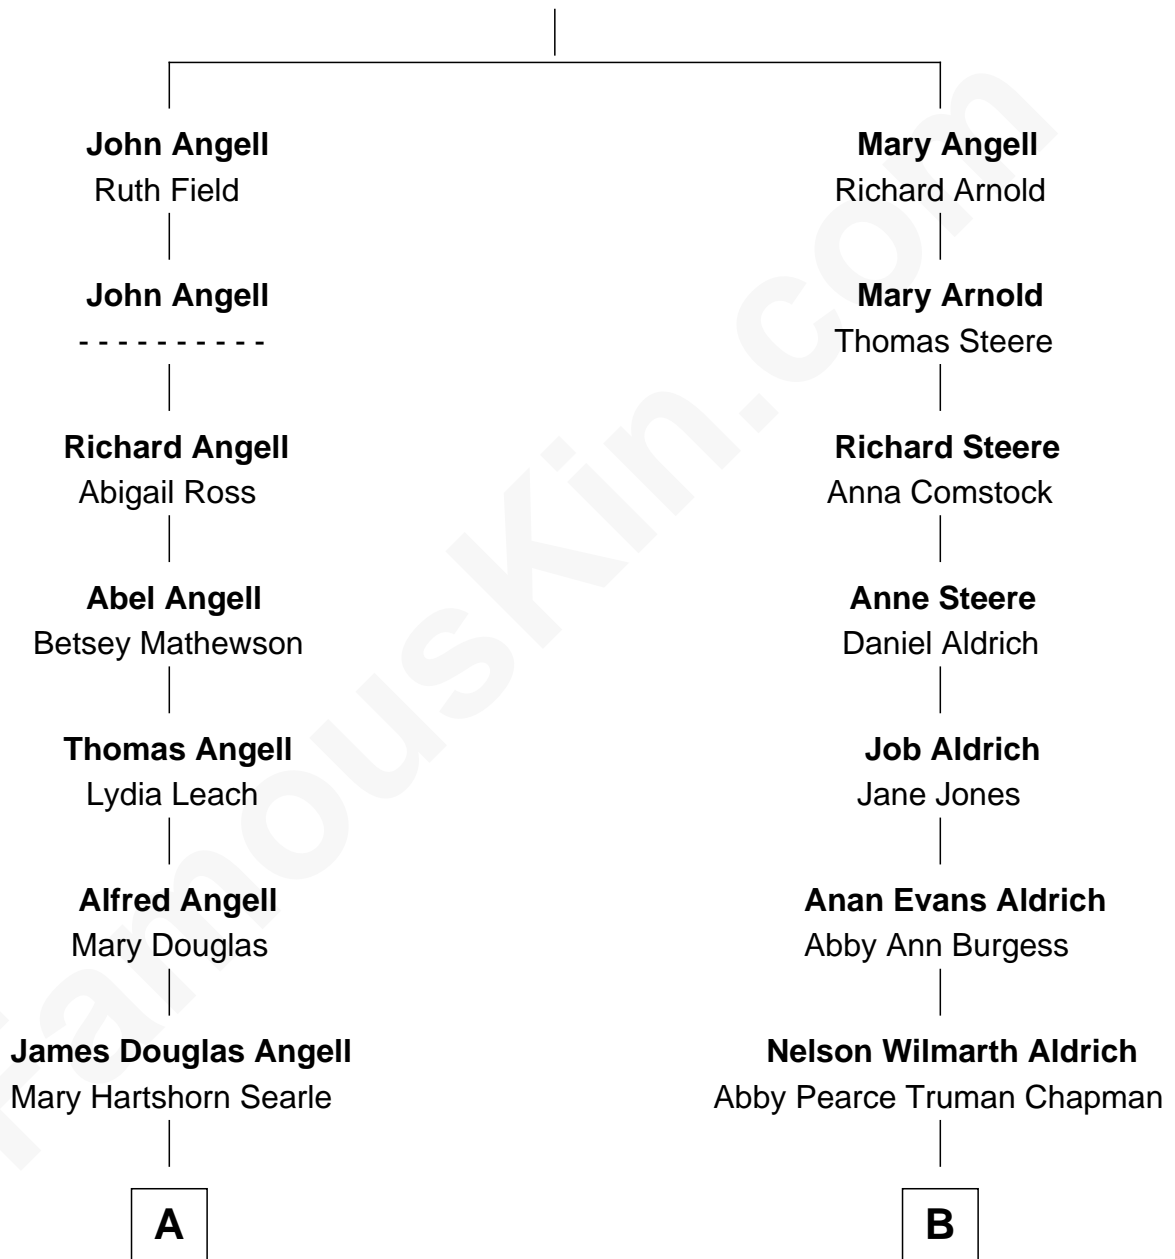

FamousKin.com Relationship Chart of

David Angell

TV Producer - 9/11 Victim

8th cousin 1 time removed of

Nelson Rockefeller

41st U.S. Vice-President

Thomas Angell

Alice Ashton

Abby Greene Aldrich

John Davison Rockefeller

Nelson Rockefeller

41st U.S. Vice-President

FamousKin.com