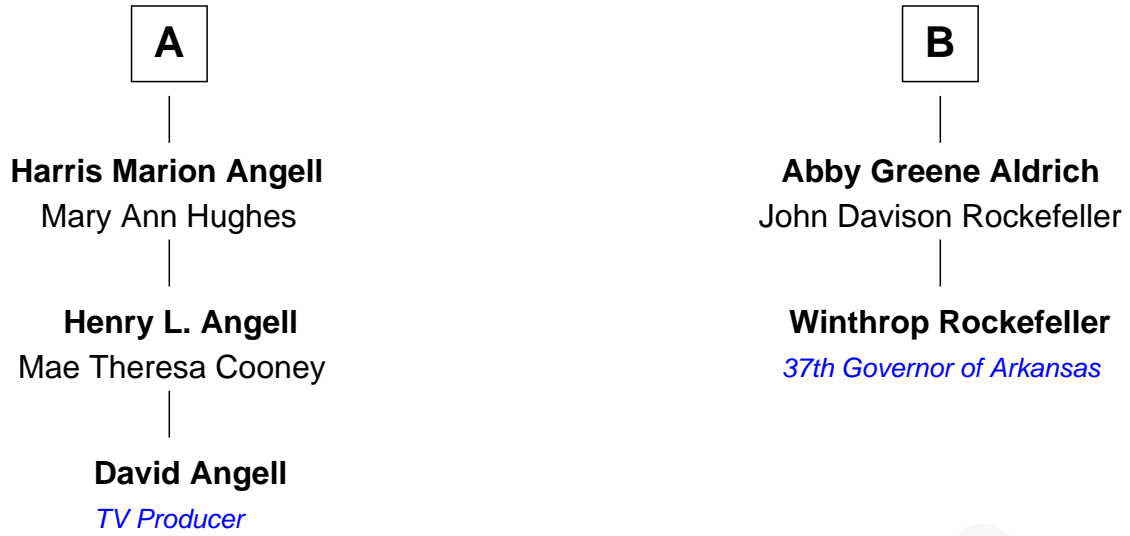

FamousKin.com Relationship Chart of

David Angell

TV Producer - 9/11 Victim

8th cousin 1 time removed of

Winthrop Rockefeller

37th Governor of Arkansas

FamousKin.com