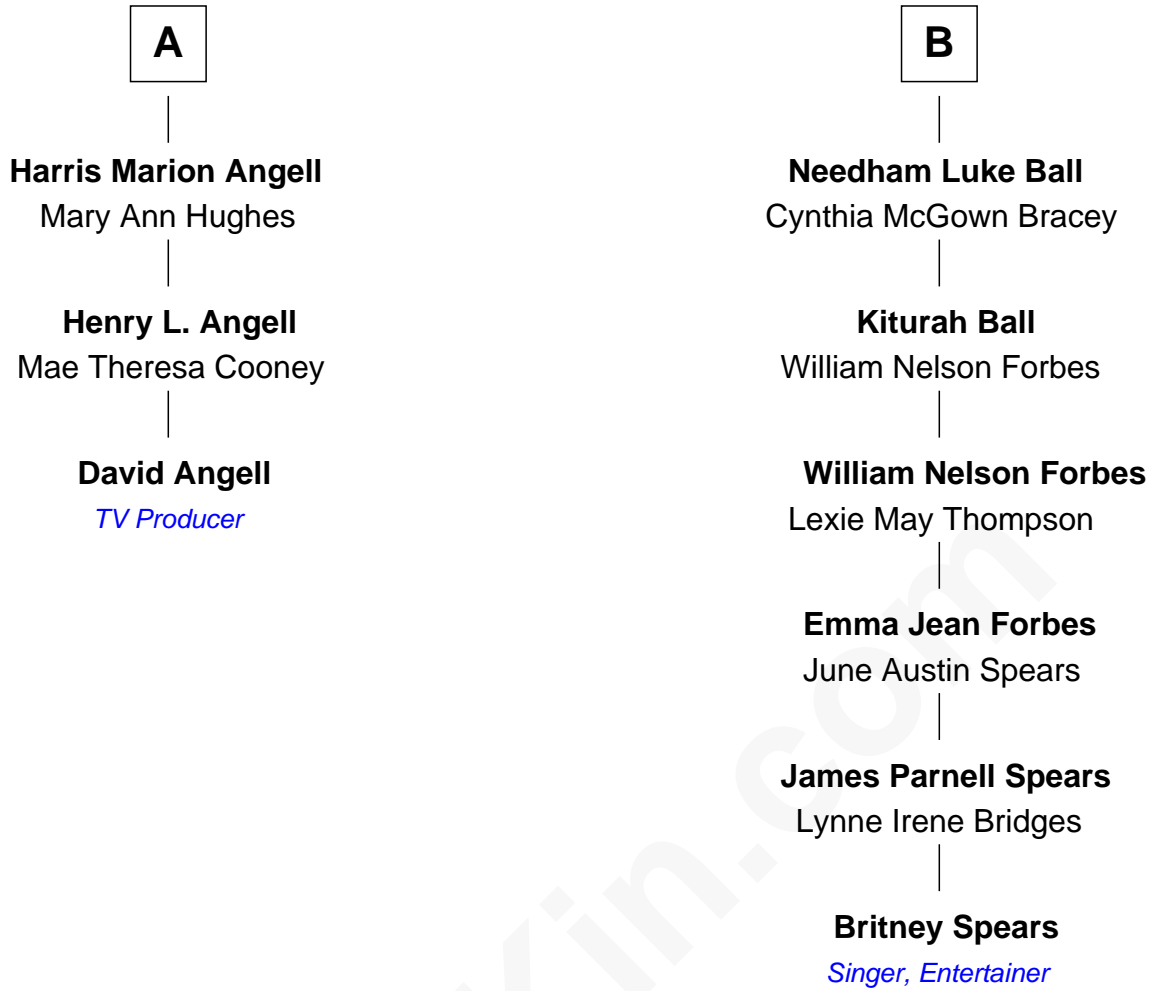

# FamousKin.com Relationship Chart of

**David Angell**

*TV Producer - 9/11 Victim*

9th cousin 3 times removed of

**Britney Spears**

*Singer, Entertainer*

**Thomas Angell**

Alice Ashton

David Angell photo by [Nightscream](#)