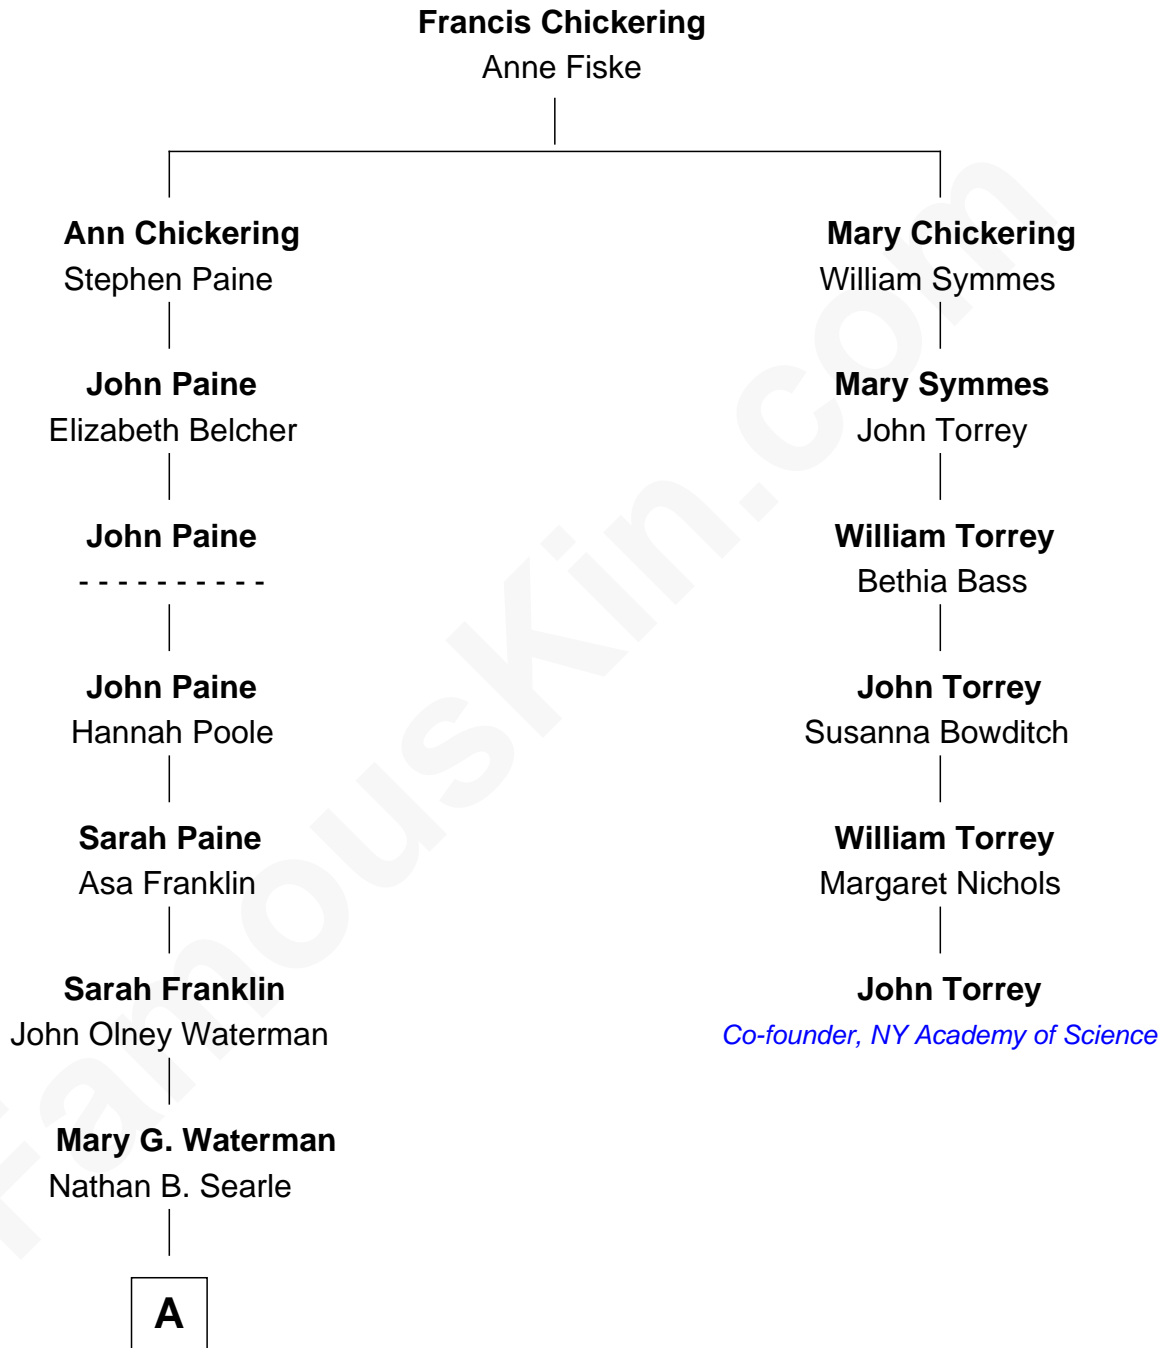

FamousKin.com Relationship Chart of David Angell

TV Producer - 9/11 Victim

5th cousin 6 times removed of

John Torrey

Co-founder, NY Academy of Science

A

George Searle
Nancy Waterman

Mary Hartshorn Searle
James Douglas Angell