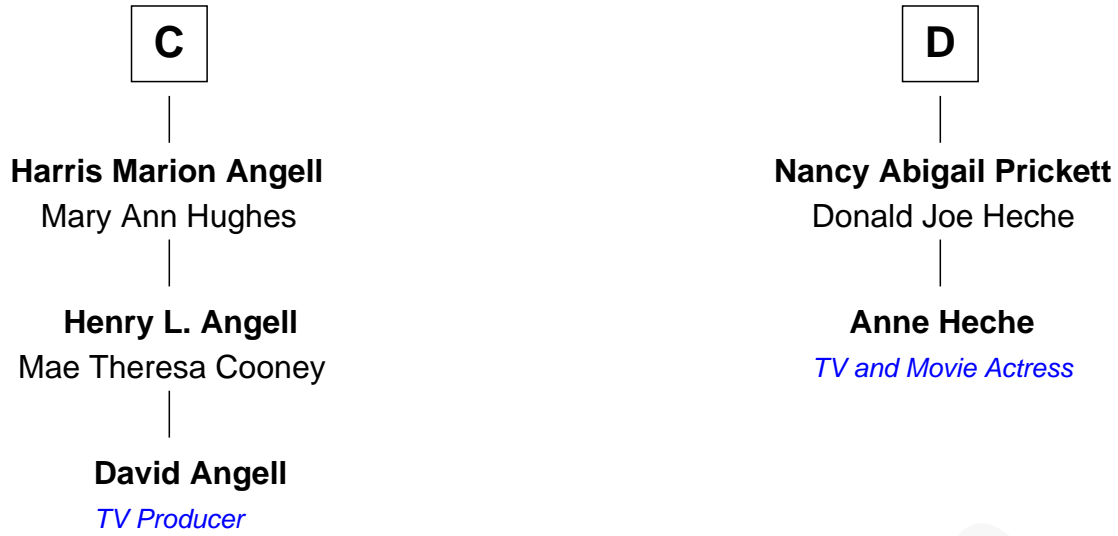

FamousKin.com Relationship Chart of

David Angell

TV Producer - 9/11 Victim

18th cousin 1 time removed of

Anne Heche

TV and Movie Actress

Sir Walter Hungerford

Katherine Peverell

Stephen Kirton

Margaret Offley

Thomas Kirton

Mary Sadler

Mary Kirton

Robert Rainsford

A

Elizabeth Hungerford

Edmund Percival

Christian Percival

Richard Lowle

Percival Lowell

Rebecca - - - - -

B

FamousKin.com