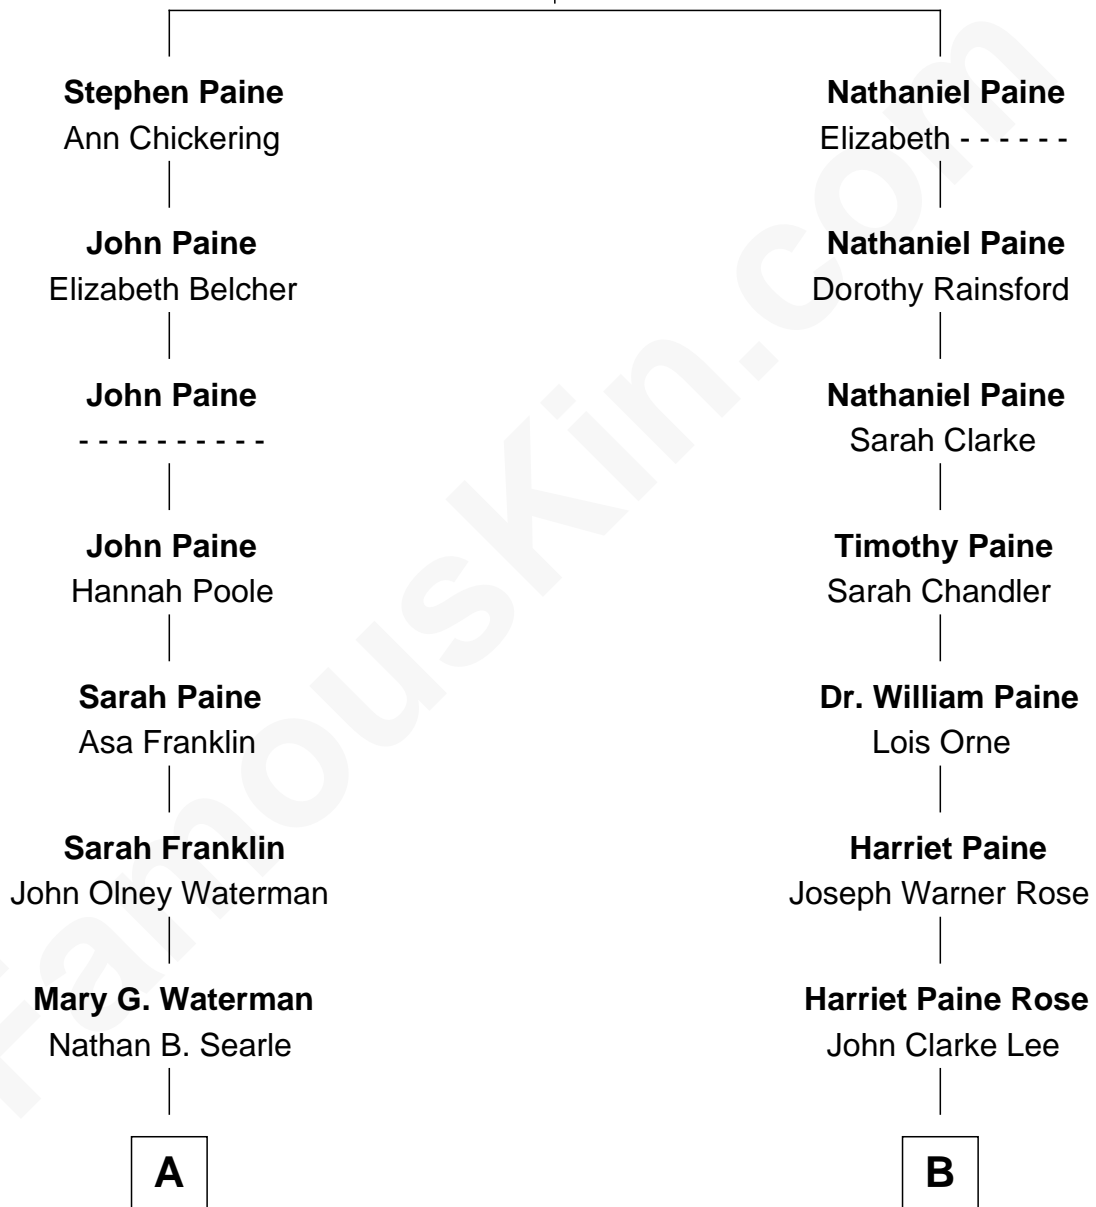

# FamousKin.com Relationship Chart of

**David Angell**

*TV Producer - 9/11 Victim*

11th cousin of

**Kyra Sedgwick**

*TV and Movie Actress*

**Stephen Paine**

Neele Adcocke

**A**

**George Searle**  
Nancy Waterman

**Mary Hartshorn Searle**  
James Douglas Angell

**Harris Marion Angell**  
Mary Ann Hughes

**Henry L. Angell**  
Mae Theresa Cooney

**David Angell**  
*TV Producer*