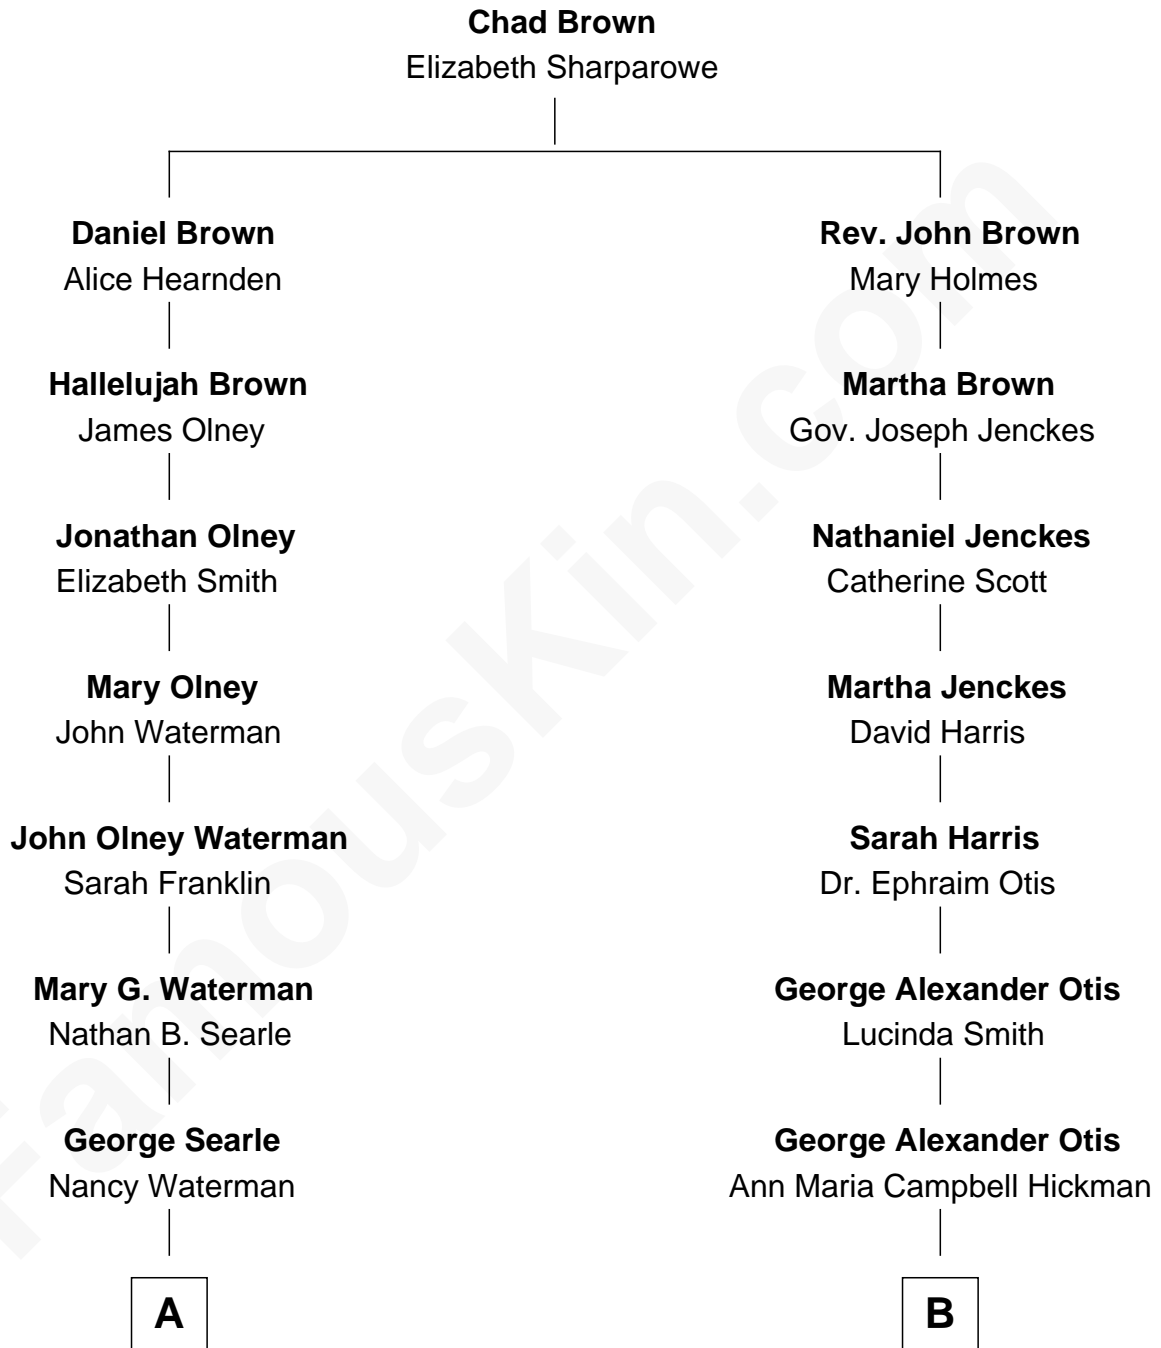

FamousKin.com Relationship Chart of

David Angell

TV Producer - 9/11 Victim

10th cousin 1 time removed of

George Winston

New Age Pianist

A

Mary Hartshorn Searle
James Douglas Angell

Harris Marion Angell
Mary Ann Hughes

Henry L. Angell
Mae Theresa Cooney

David Angell
TV Producer

B

Dr. George Alexander Otis
Pauline Clark Baurly

Anna Marie Otis
Isaac Winston

George Otis Winston
Helen Comfort Stagg

George Otis Winston
Mary Annabel Bohannon

George Winston
New Age Pianist