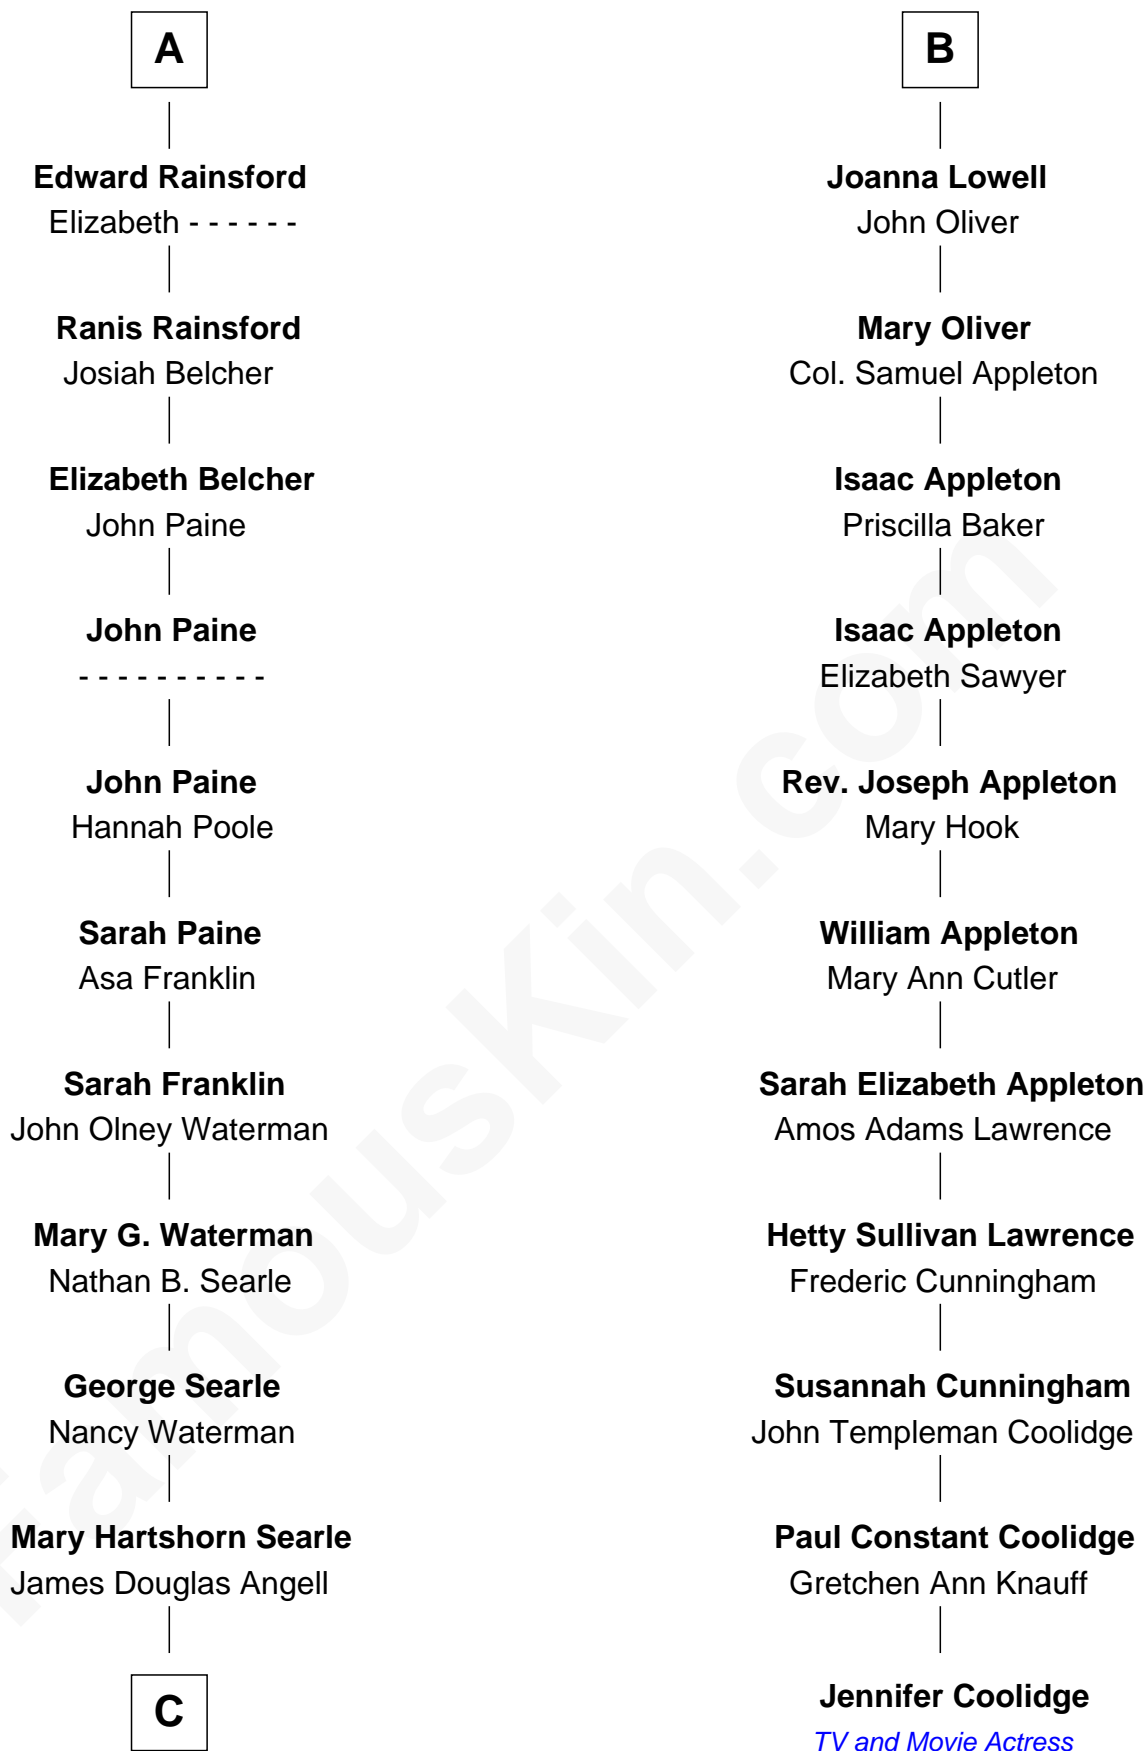

FamousKin.com

Relationship Chart of

David Angell

TV Producer - 9/11 Victim

17th cousin 2 times removed of

Jennifer Coolidge

TV and Movie Actress

Sir Walter Hungerford

Katherine Peverell

C

—
Harris Marion Angell

Mary Ann Hughes

—
Henry L. Angell

Mae Theresa Cooney

—
David Angell

TV Producer

FamousKin.com