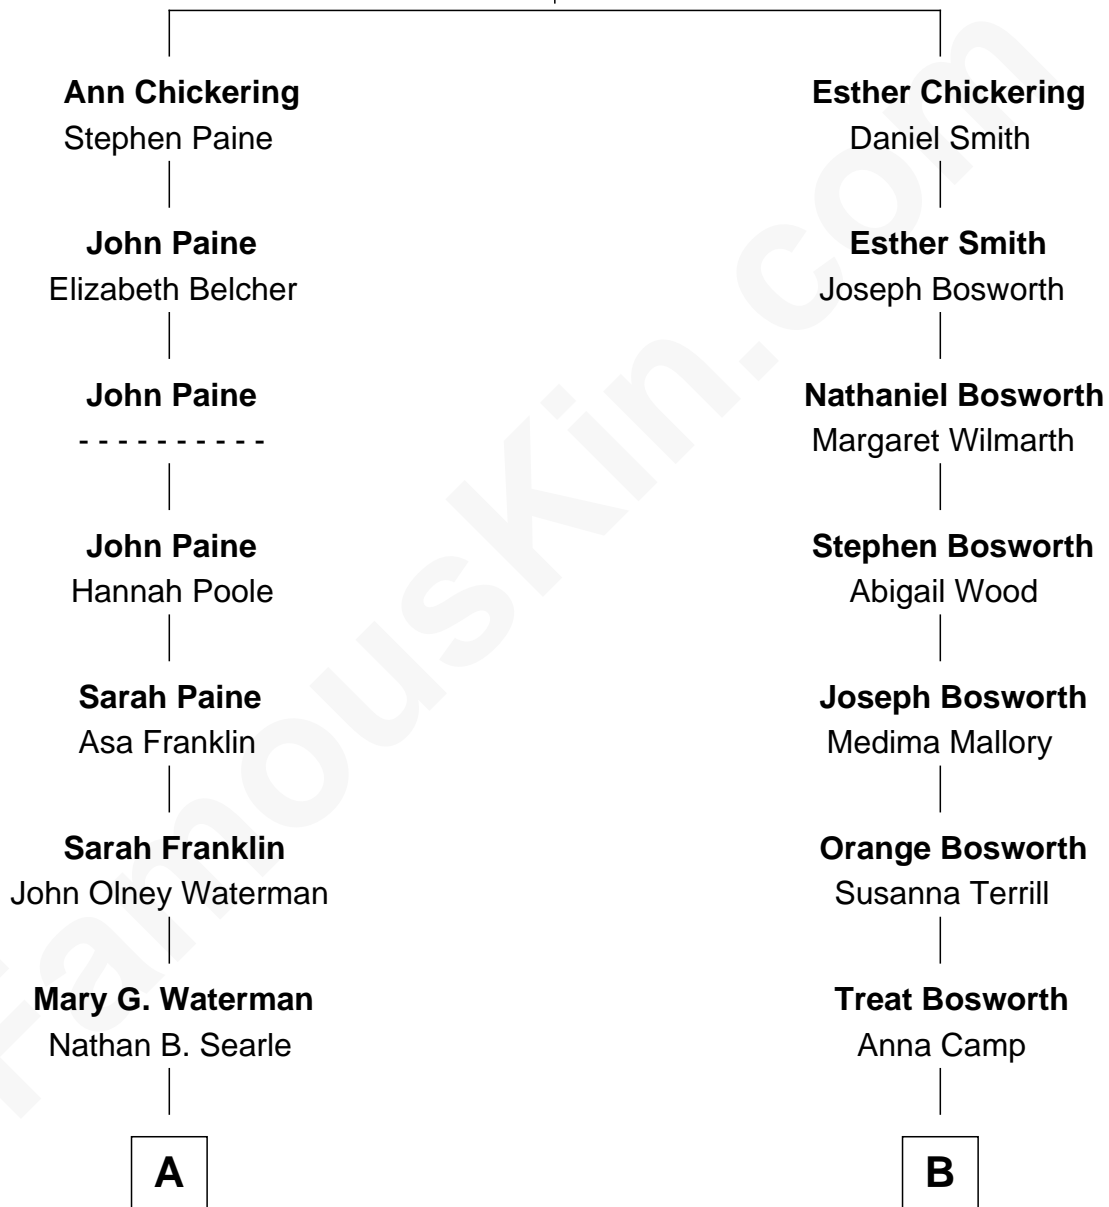

FamousKin.com Relationship Chart of

David Angell

TV Producer - 9/11 Victim

11th cousin 1 time removed of

Sydney Biddle Barrows

Mayflower Madam

Francis Chickering

Anne Fiske

A

George Searle
Nancy Waterman

Mary Hartshorn Searle
James Douglas Angell

Harris Marion Angell
Mary Ann Hughes

Henry L. Angell
Mae Theresa Cooney

David Angell
TV Producer

B

Emma Arabella Bosworth
Lorenzo Ackley

Helen Eva Ackley
William Gildersleeve Parke

Elizabeth Parke
Percy Ballantine

John Boyd Ballantine
Anne L. Crawford

Jeannette Ballantine
Donald Byers Barrows

Sydney Biddle Barrows
Mayflower Madam