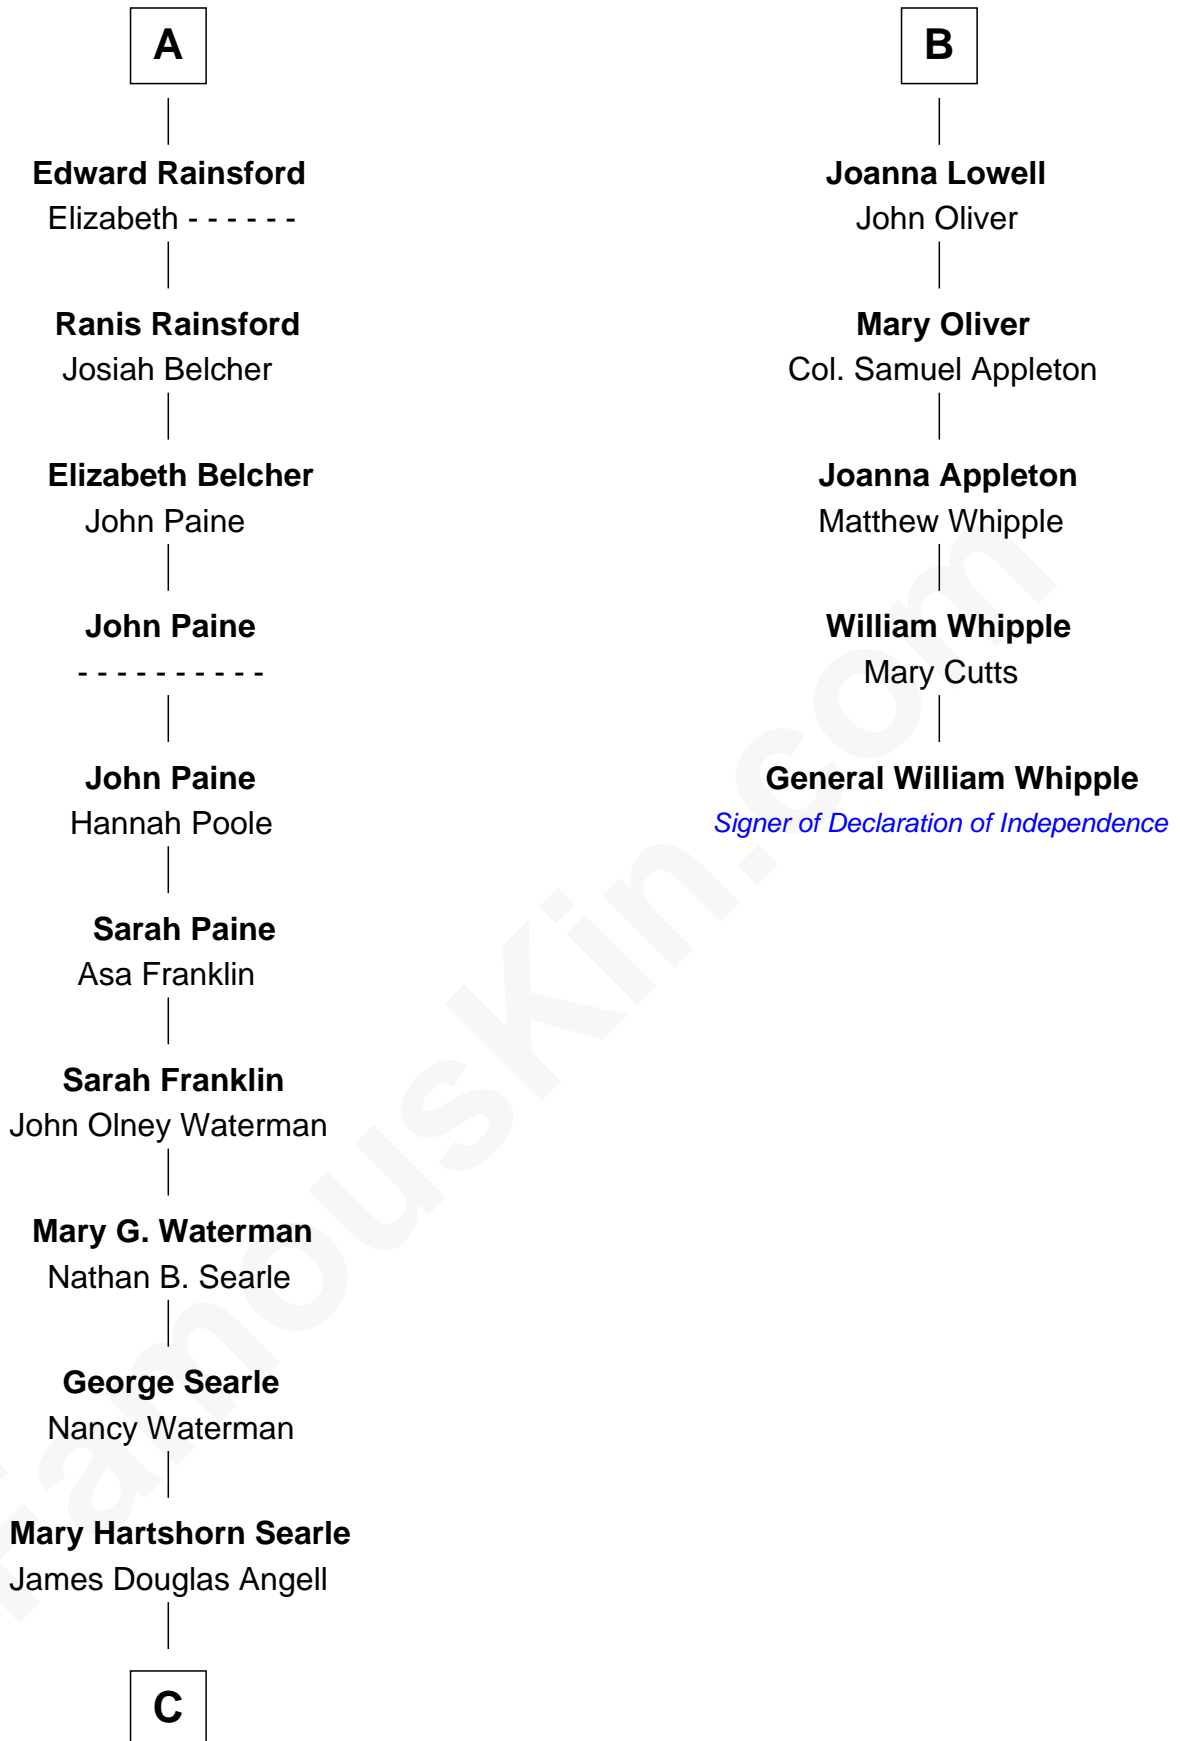

FamousKin.com

Relationship Chart of

David Angell

TV Producer - 9/11 Victim

11th cousin 8 times removed of

General William Whipple

Signer of the Declaration of Independence

C

—
Harris Marion Angell

Mary Ann Hughes

—
Henry L. Angell

Mae Theresa Cooney

—
David Angell

TV Producer

FamousKin.com