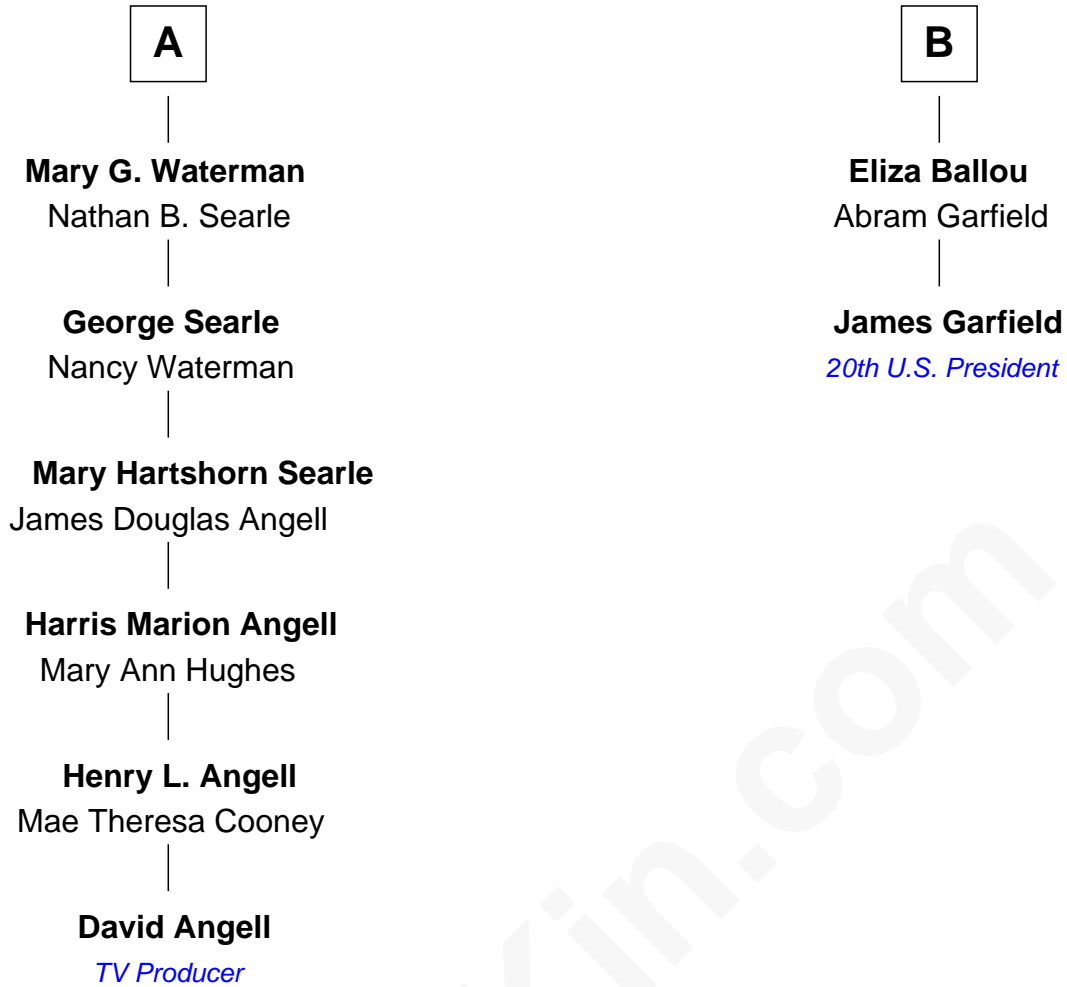

FamousKin.com Relationship Chart of David Angell

TV Producer - 9/11 Victim

8th cousin 4 times removed of

James Garfield

20th U.S. President

David Angell photo by [Nightscream](#)