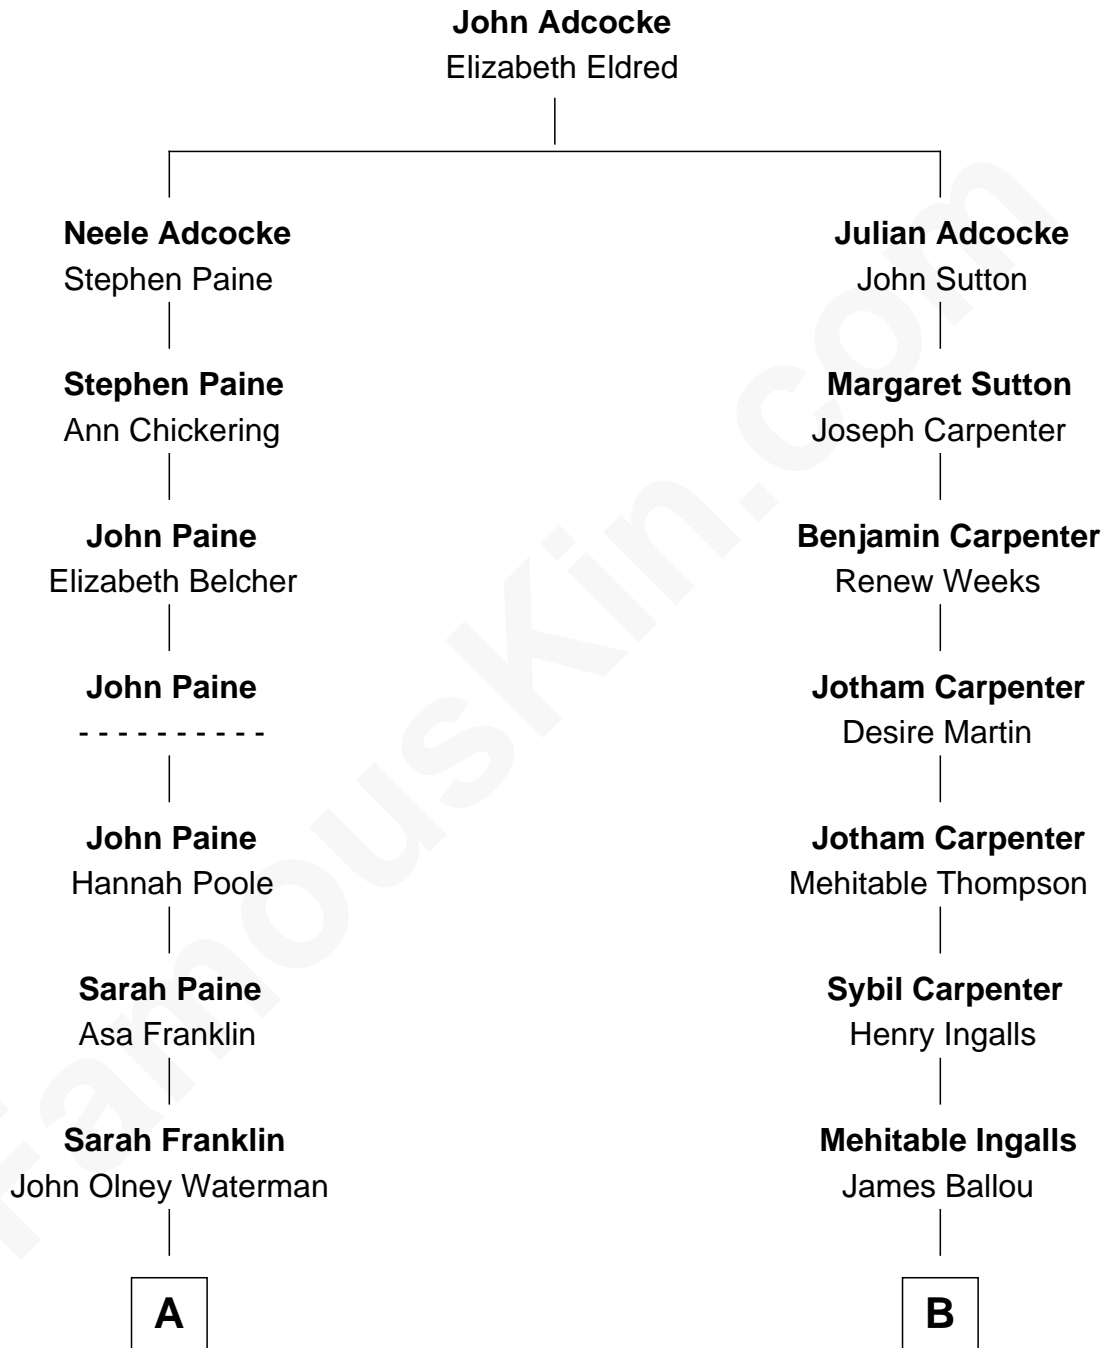

FamousKin.com Relationship Chart of David Angell

TV Producer - 9/11 Victim

8th cousin 4 times removed of

James Garfield

20th U.S. President

David Angell photo by [Nightscream](#)