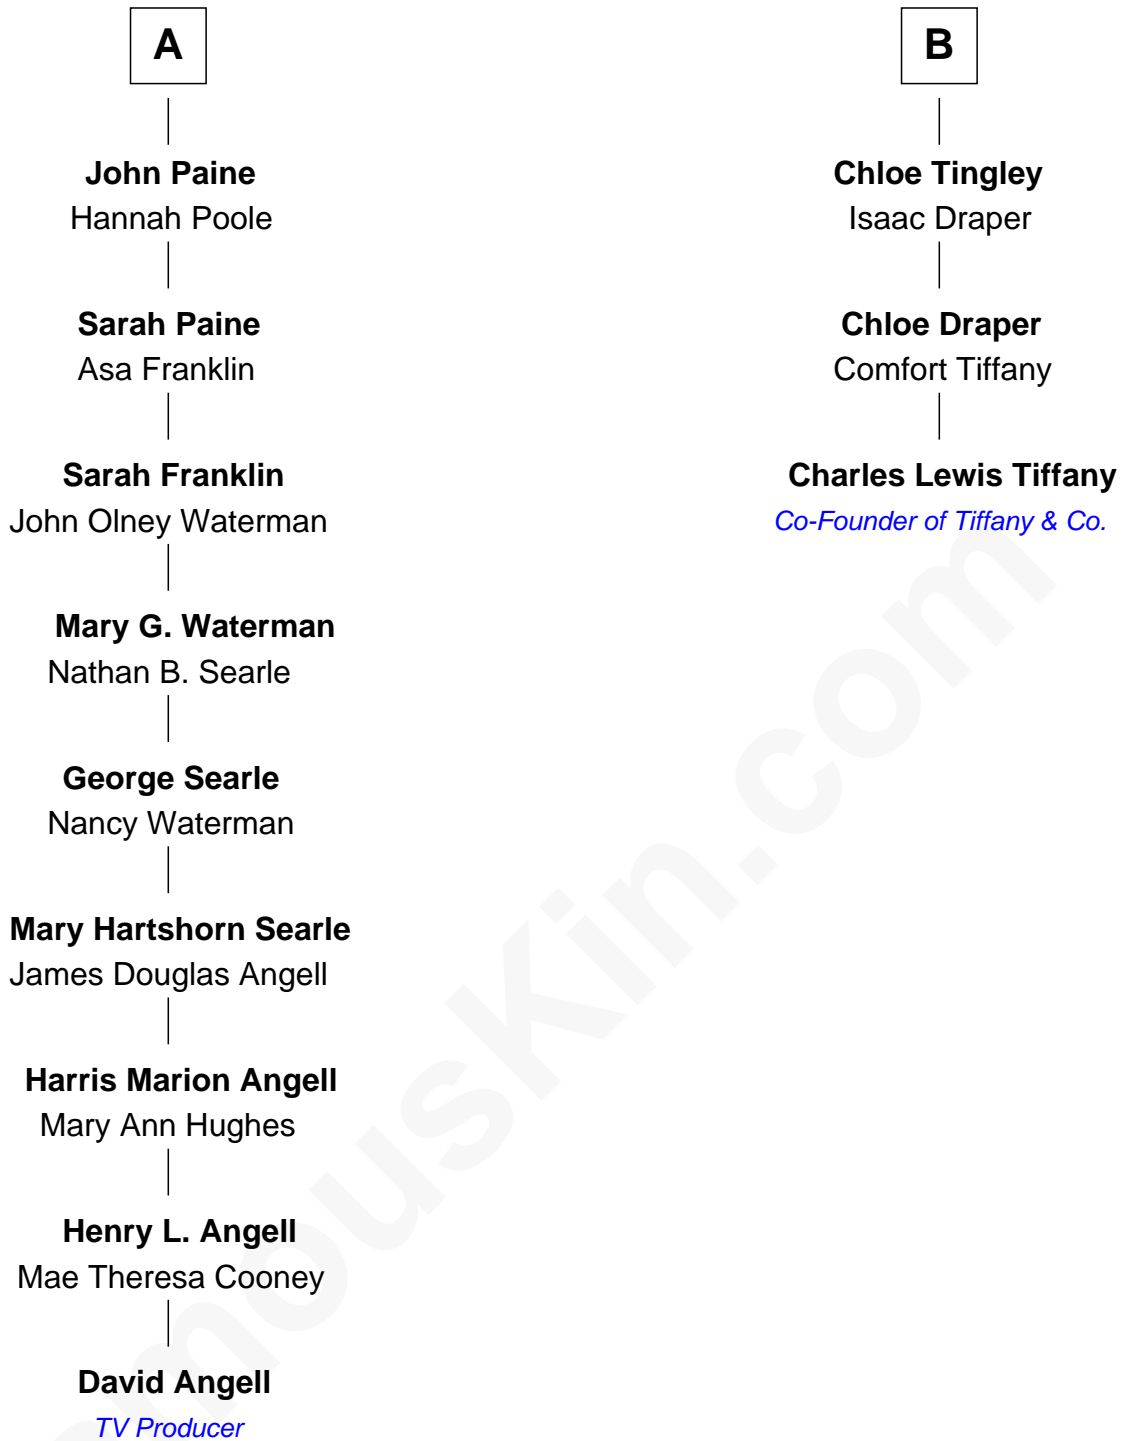

FamousKin.com

Relationship Chart of

David Angell

TV Producer - 9/11 Victim

9th cousin 6 times removed of

Charles Lewis Tiffany
Co-Founder of Tiffany & Co.

Richard Fiske

David Angell photo by [Nightscream](#)