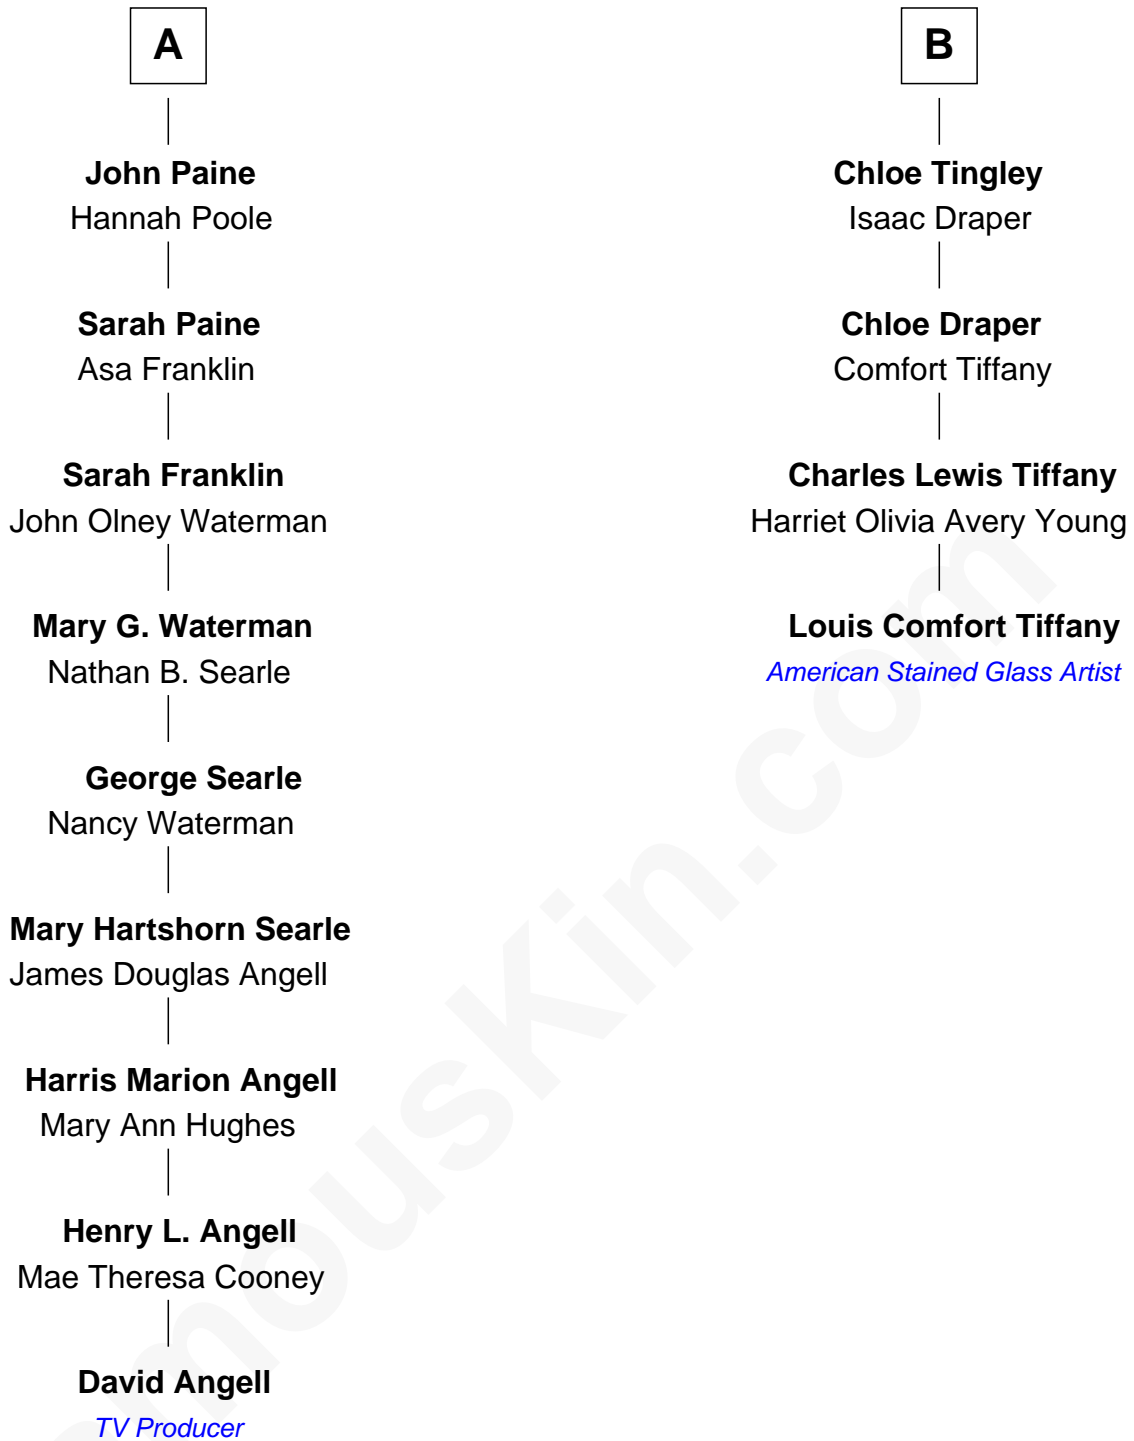

FamousKin.com

Relationship Chart of

David Angell

TV Producer - 9/11 Victim

10th cousin 5 times removed of

Louis Comfort Tiffany

American Stained Glass Artist

Richard Fiske

David Angell photo by [Nightscream](#)