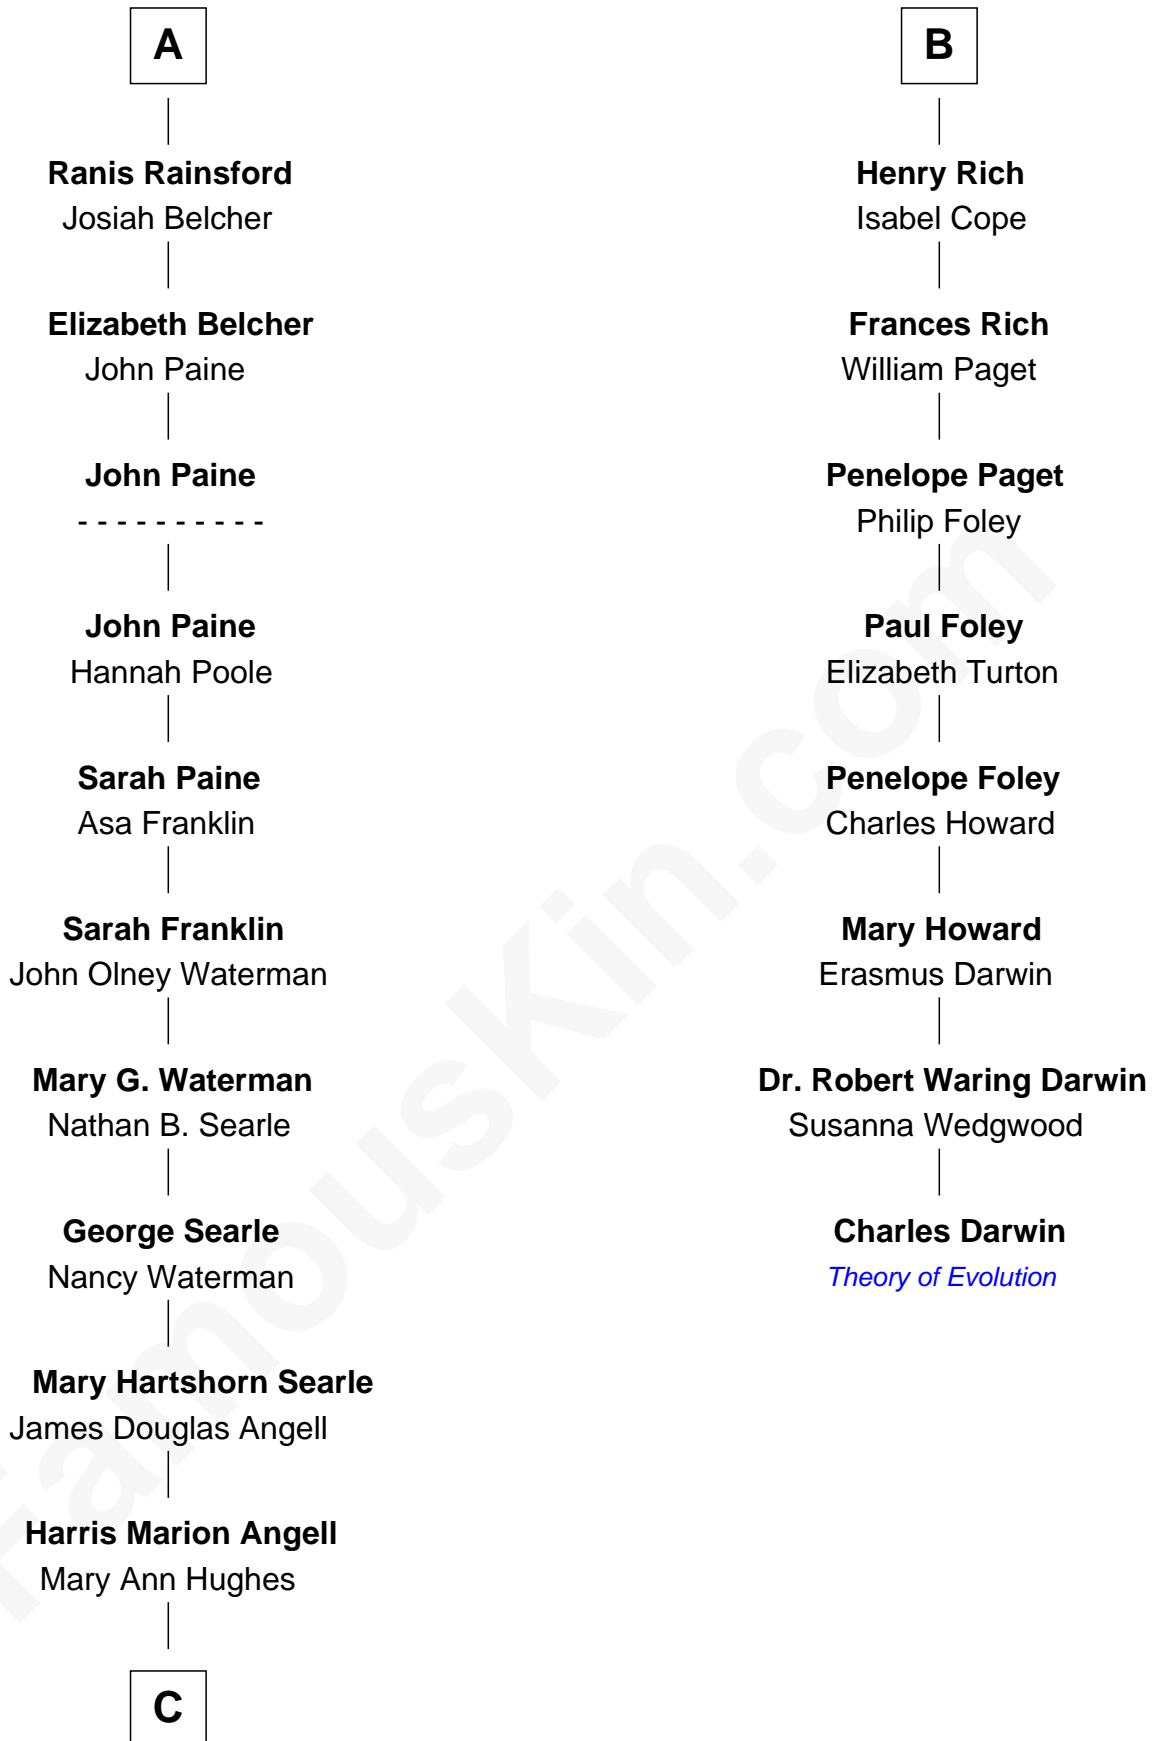

# FamousKin.com Relationship Chart of

**David Angell**

*TV Producer - 9/11 Victim*

14th cousin 4 times removed of

**Charles Darwin**

*Theory of Evolution*

**Sir Robert Hungerford**

Margaret Botreaux

**Eleanor Hungerford**

Sir John White

**Robert White**

Margaret Gainsford

**Margaret White**

John Kirton

**Stephen Kirton**

Margaret Offley

**Thomas Kirton**

Mary Sadler

**Mary Kirton**

Robert Rainsford

**Edward Rainsford**

Elizabeth - - - - -

**A**

**Sir Robert Hungerford**

Sir Richard Devereux

**Walter Devereux**

Lettice Knollys

**Penelope Devereux**

Robert Rich

**B**

**C**

Henry L. Angell  
Mae Theresa Cooney