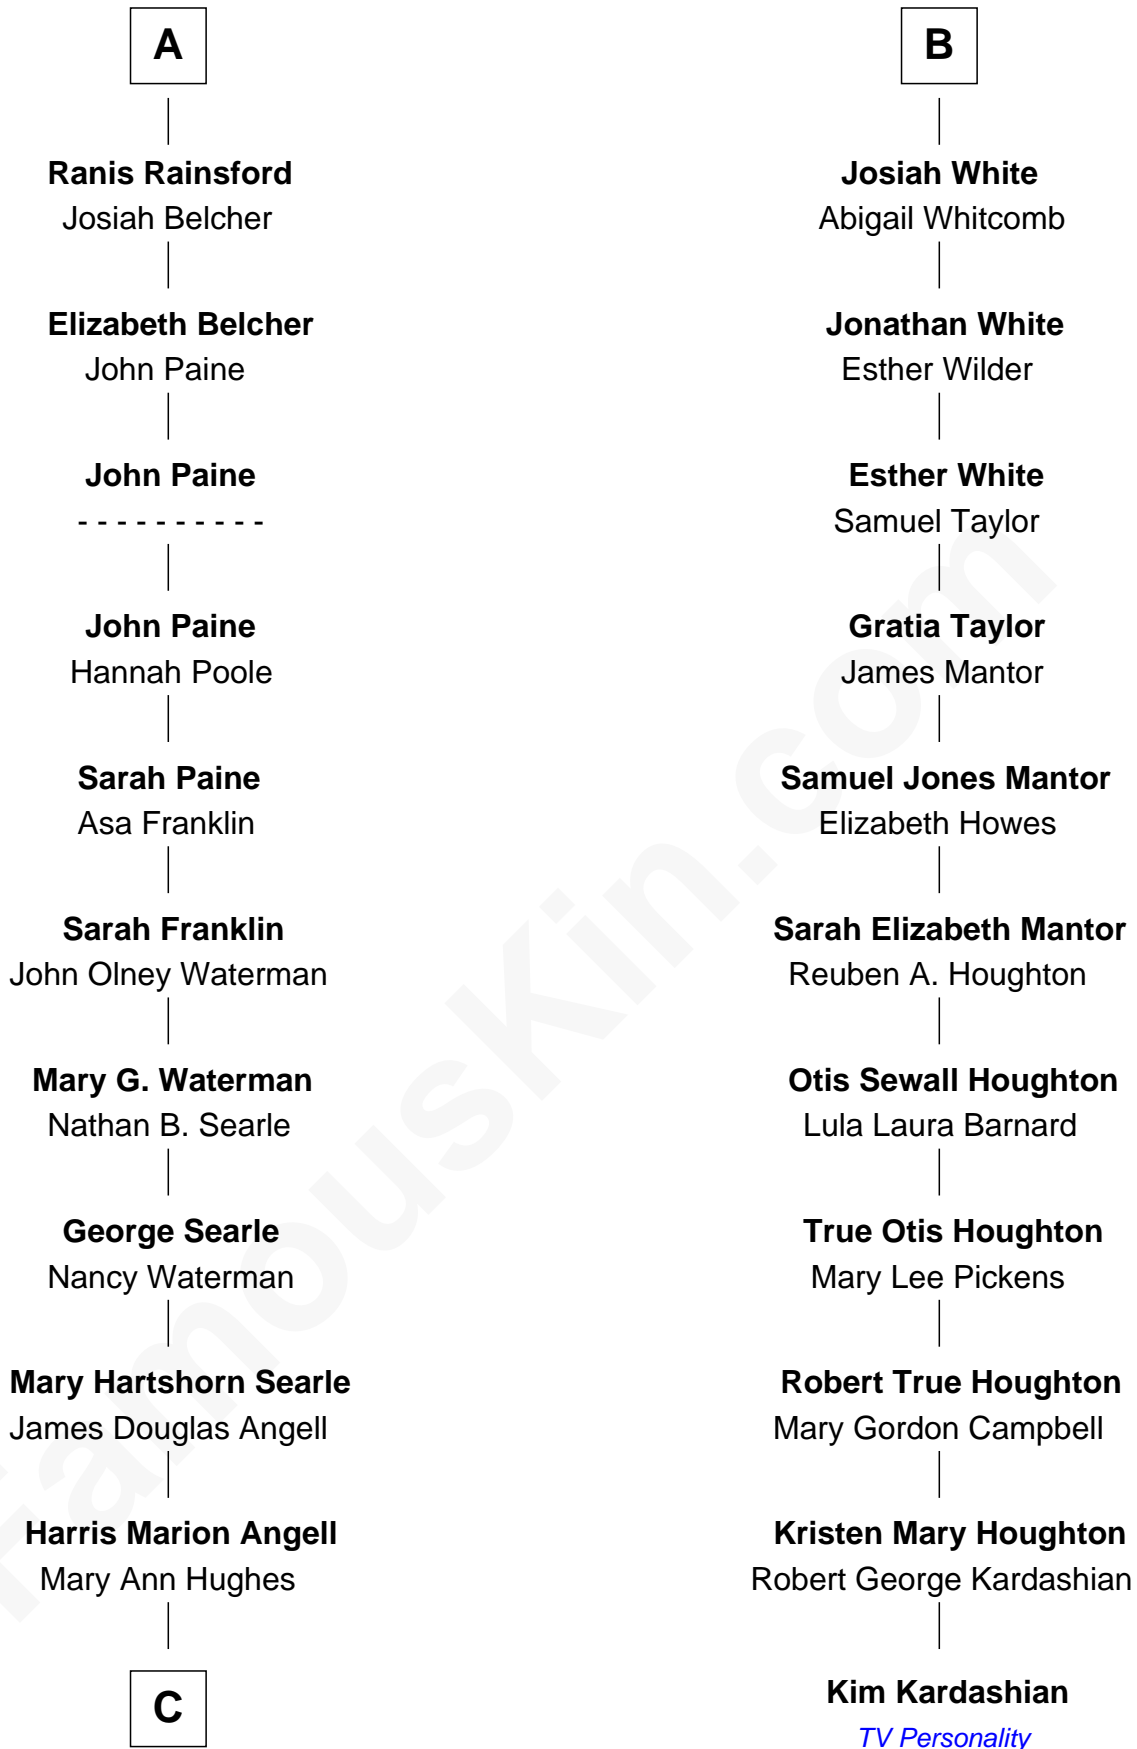

FamousKin.com Relationship Chart of

David Angell

TV Producer - 9/11 Victim

17th cousin 1 time removed of

Kim Kardashian

TV Personality

C

Henry L. Angell
Mae Theresa Cooney