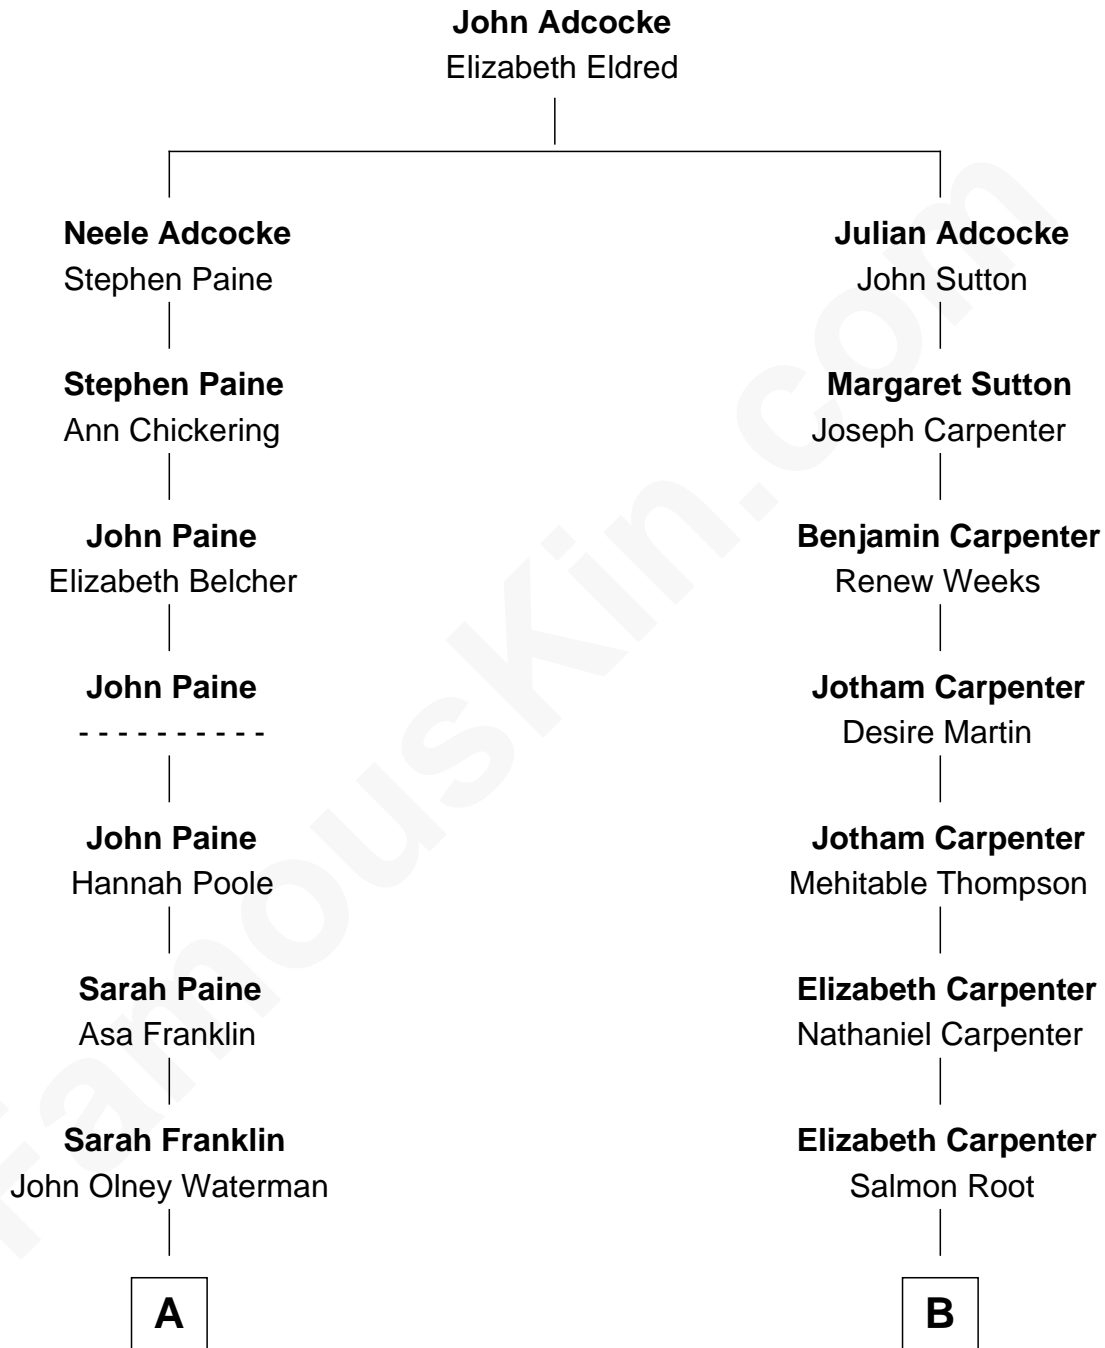

FamousKin.com Relationship Chart of

David Angell

TV Producer - 9/11 Victim

8th cousin 4 times removed of

John Wellborn Root

1893 Chicago Columbian Exposition Architect

David Angell photo by [Nightscream](#)