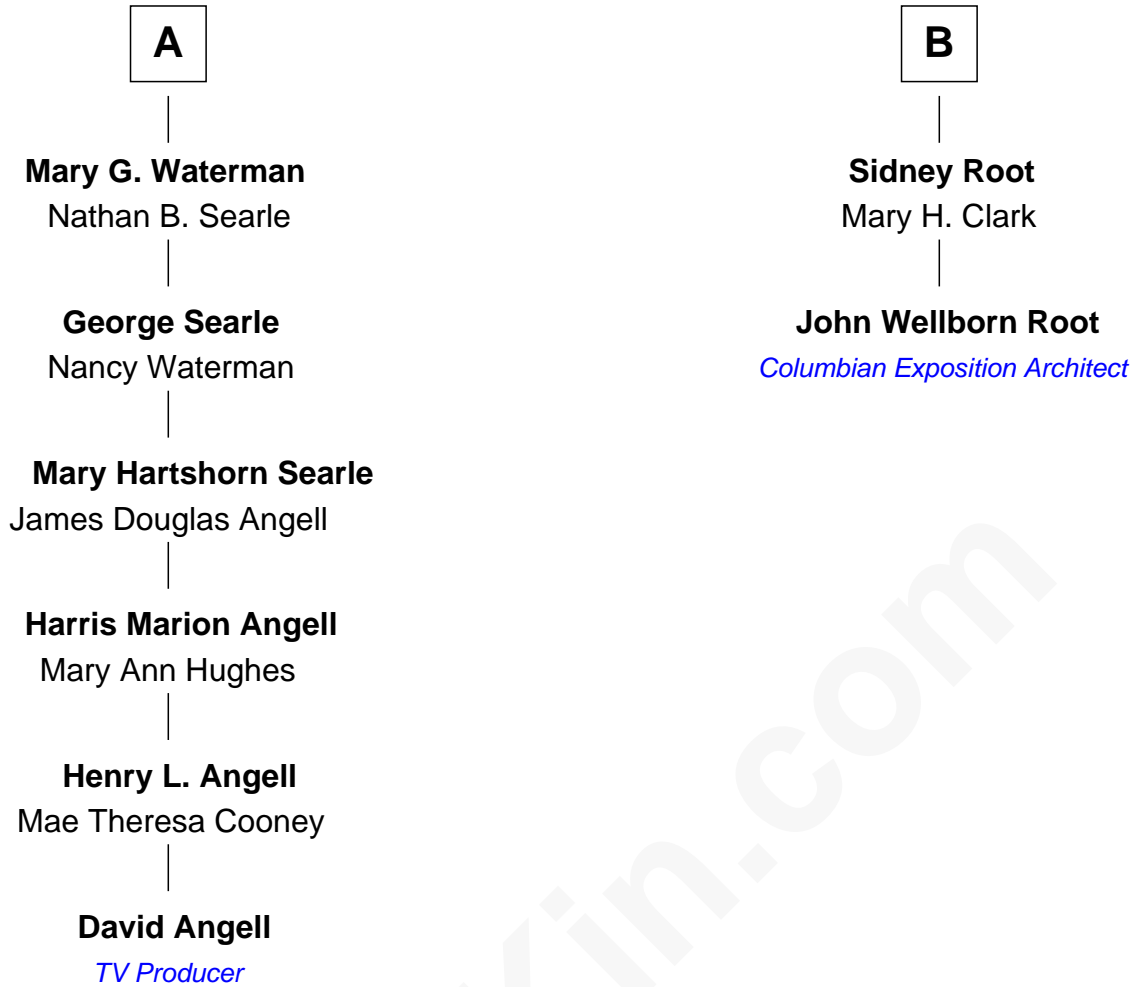

FamousKin.com Relationship Chart of

David Angell

TV Producer - 9/11 Victim

8th cousin 4 times removed of

John Wellborn Root

1893 Chicago Columbian Exposition Architect

David Angell photo by [Nightscream](#)