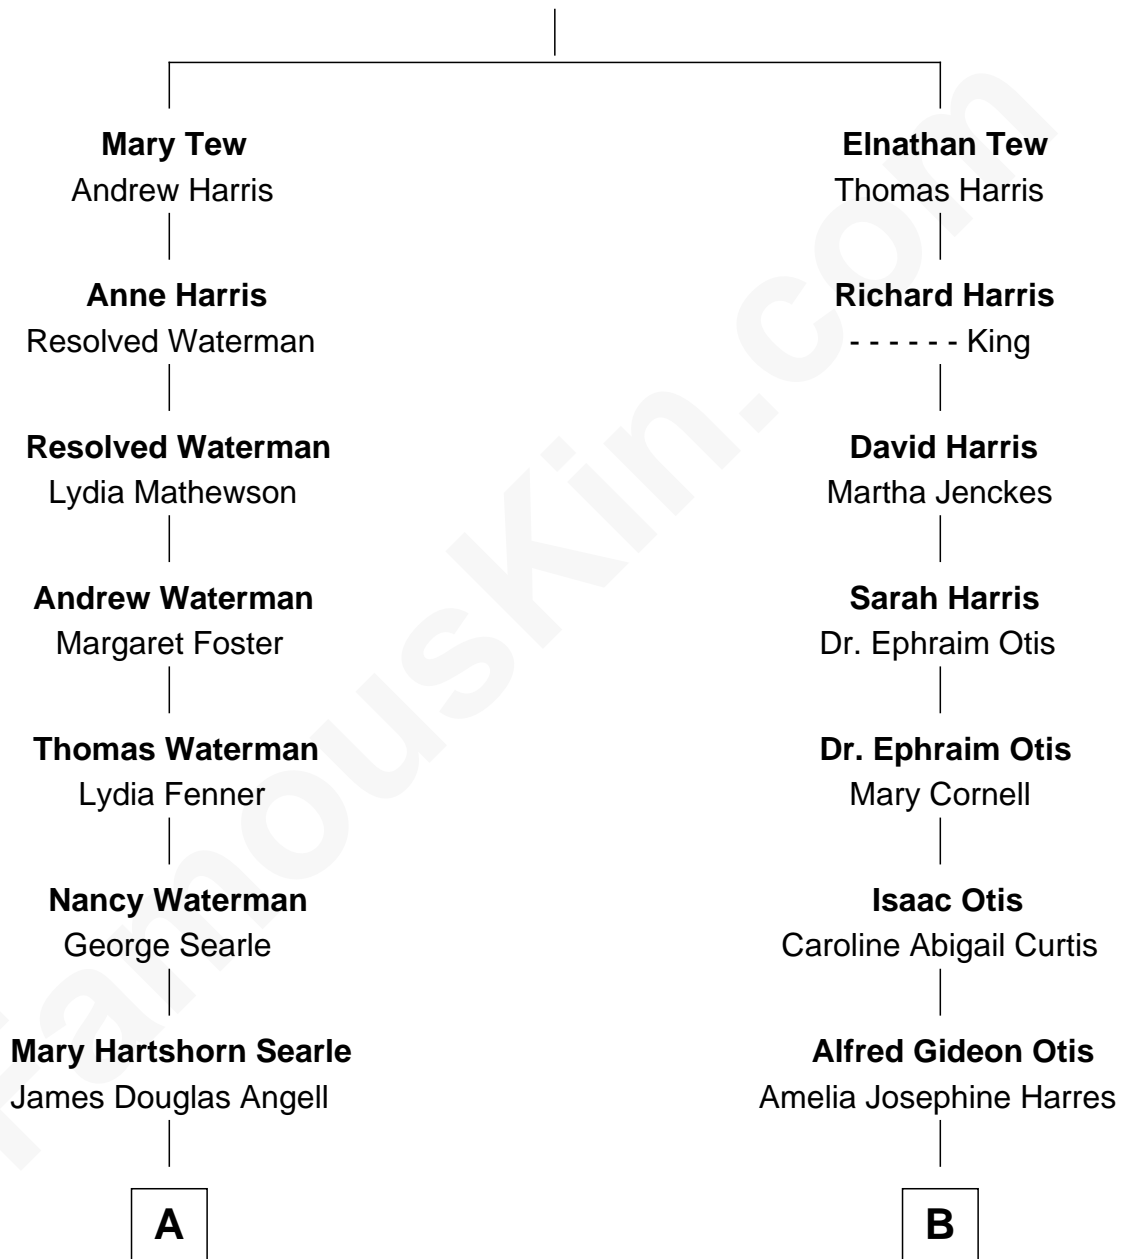

FamousKin.com Relationship Chart of

David Angell

TV Producer - 9/11 Victim

8th cousin 1 time removed of

Amelia Earhart

Aviation Pioneer

Richard Tew

Mary Clarke

FamousKin.com