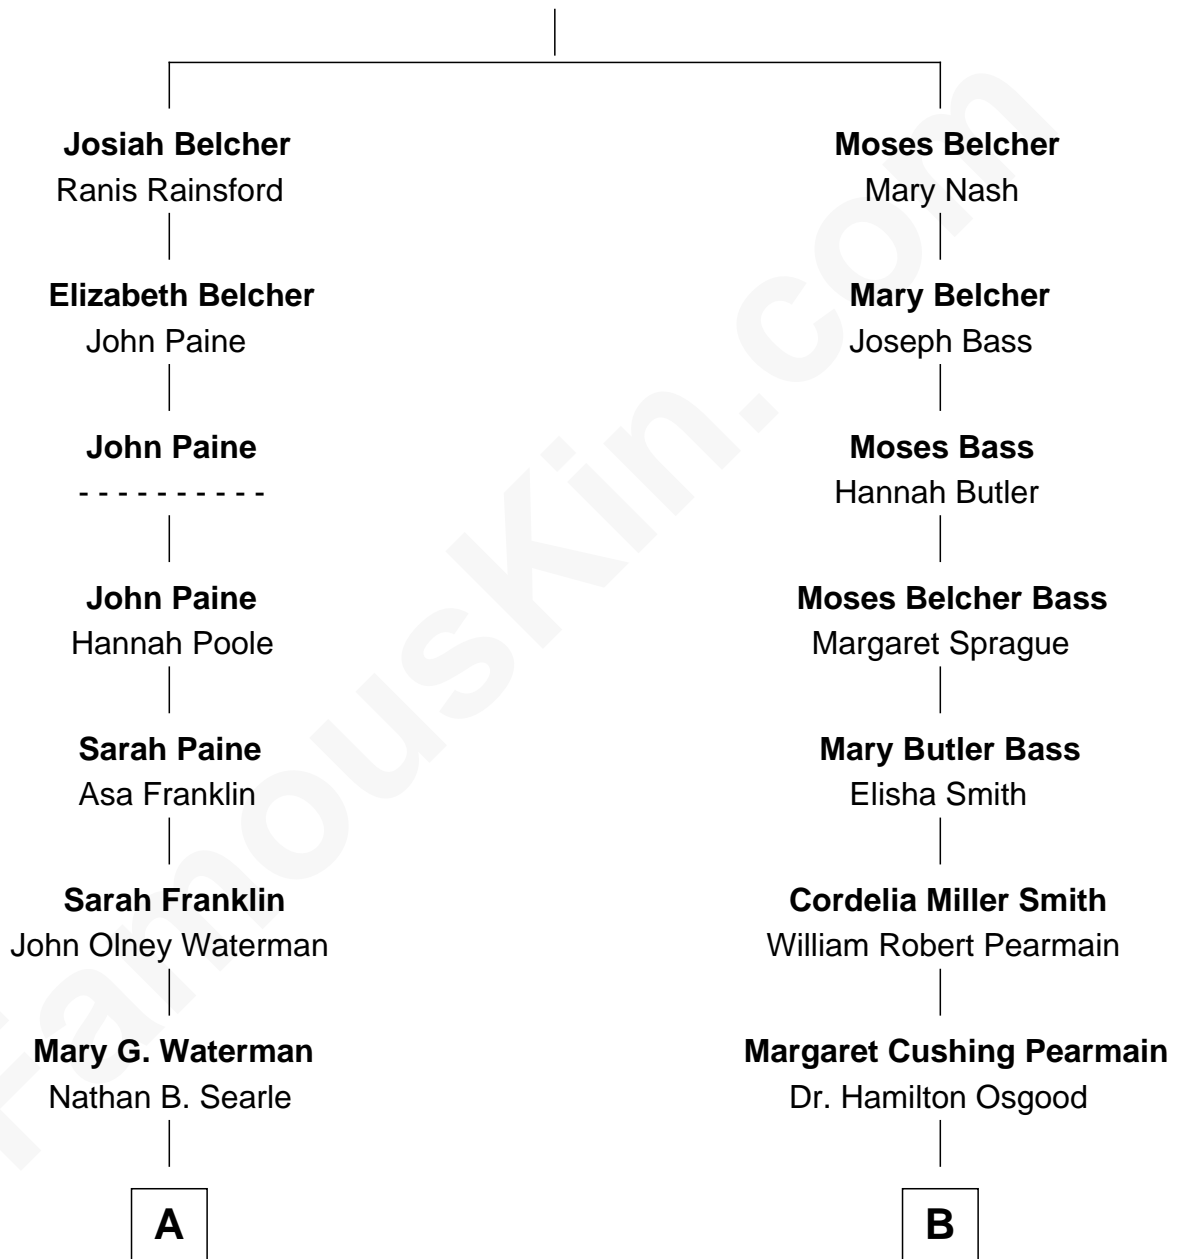

FamousKin.com Relationship Chart of

David Angell

TV Producer - 9/11 Victim

8th cousin 3 times removed of

Erskine Childers

4th President of Ireland

Gregory Belcher

Catherine - - - - -

David Angell photo by [Nightscream](#)