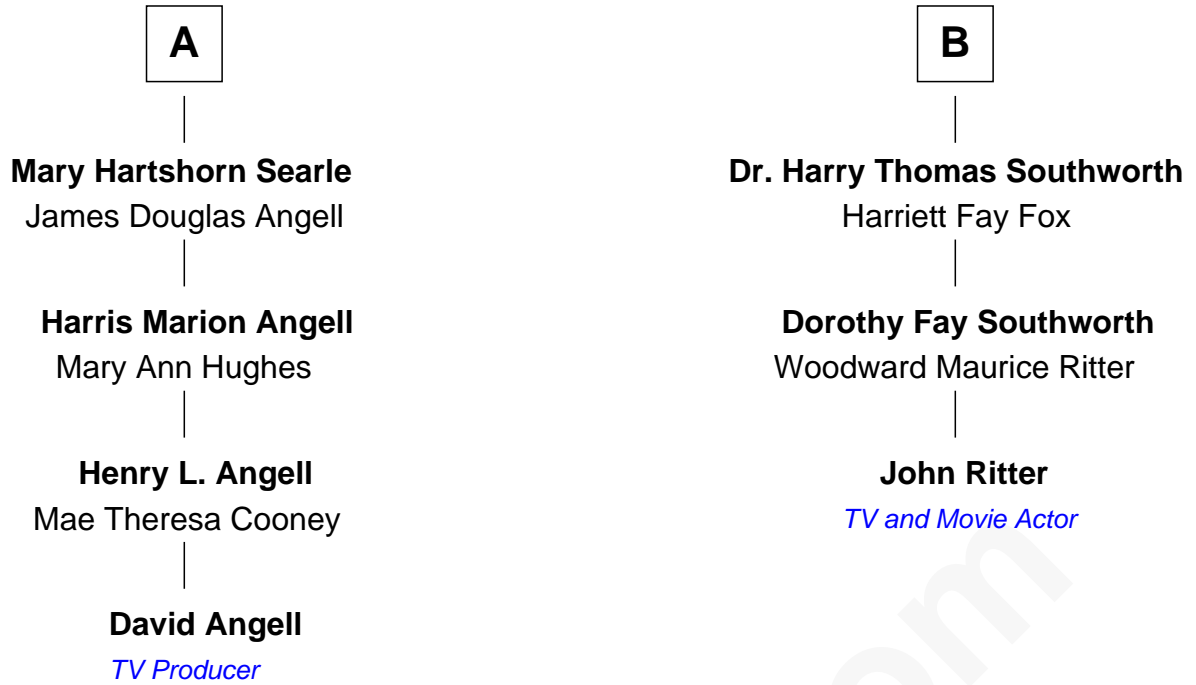

# FamousKin.com Relationship Chart of

**David Angell**

*TV Producer - 9/11 Victim*

9th cousin 1 time removed of

**John Ritter**

*TV and Movie Actor*

David Angell photo by [Nightscream](#)