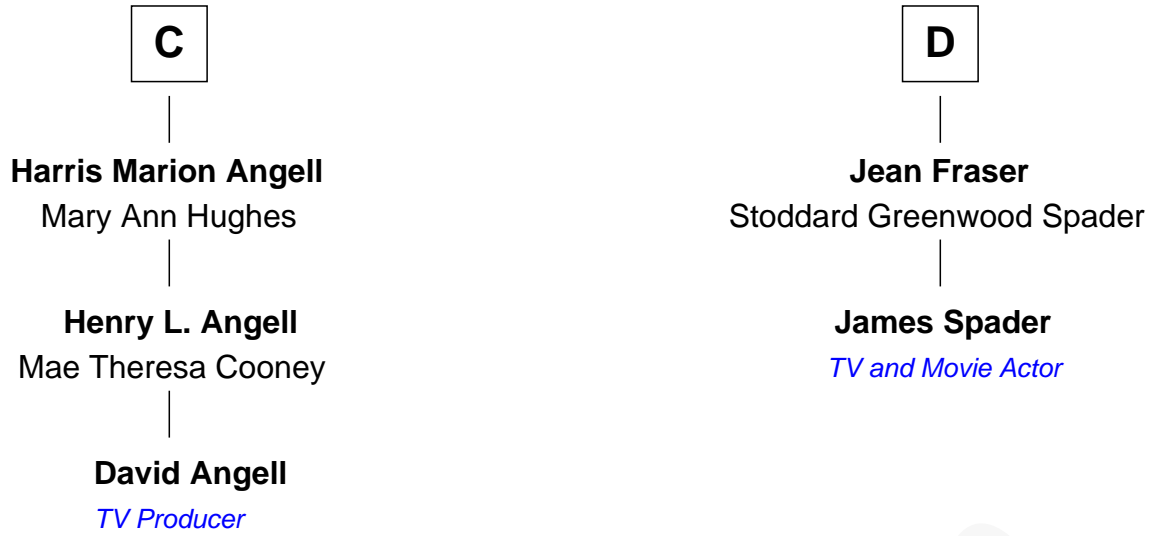

FamousKin.com Relationship Chart of

David Angell

TV Producer - 9/11 Victim

18th cousin 1 time removed of

James Spader

TV and Movie Actor

Sir Walter Hungerford

Katherine Peverell

Stephen Kirton

Margaret Offley

Thomas Kirton

Mary Sadler

Mary Kirton

Robert Rainsford

A

Elizabeth Hungerford

Edmund Percival

Christian Percival

Richard Lowle

Percival Lowell

Rebecca - - - - -

B

FamousKin.com