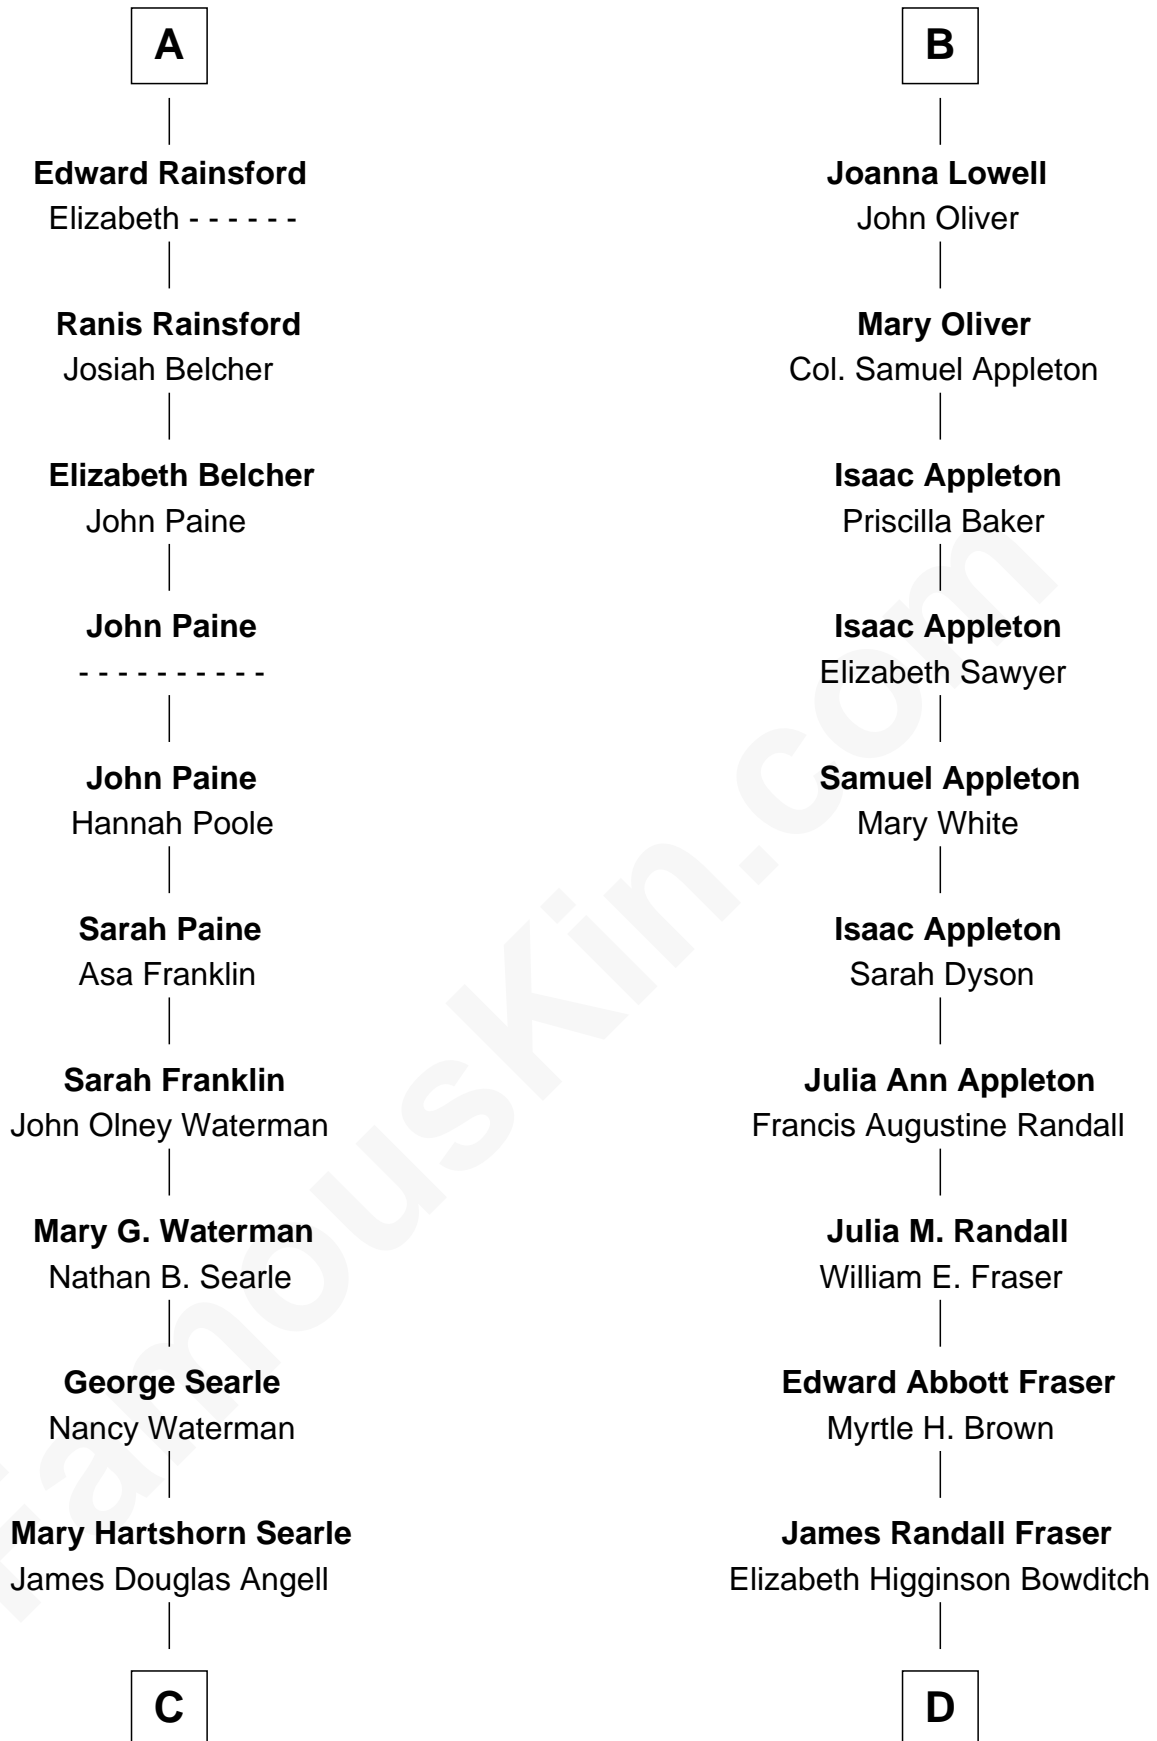

FamousKin.com Relationship Chart of

David Angell

TV Producer - 9/11 Victim

18th cousin 1 time removed of

James Spader

TV and Movie Actor

Sir Walter Hungerford

Katherine Peverell

Sir Robert Hungerford

Margaret Botreaux

Eleanor Hungerford

Sir John White

Robert White

Margaret Gainsford

Margaret White

John Kirton

Stephen Kirton

Margaret Offley

Thomas Kirton

Mary Sadler

Mary Kirton

Robert Rainsford

A

Elizabeth Hungerford

Edmund Percival

Christian Percival

Richard Lowle

Percival Lowell

Rebecca - - - - -

B

FamousKin.com