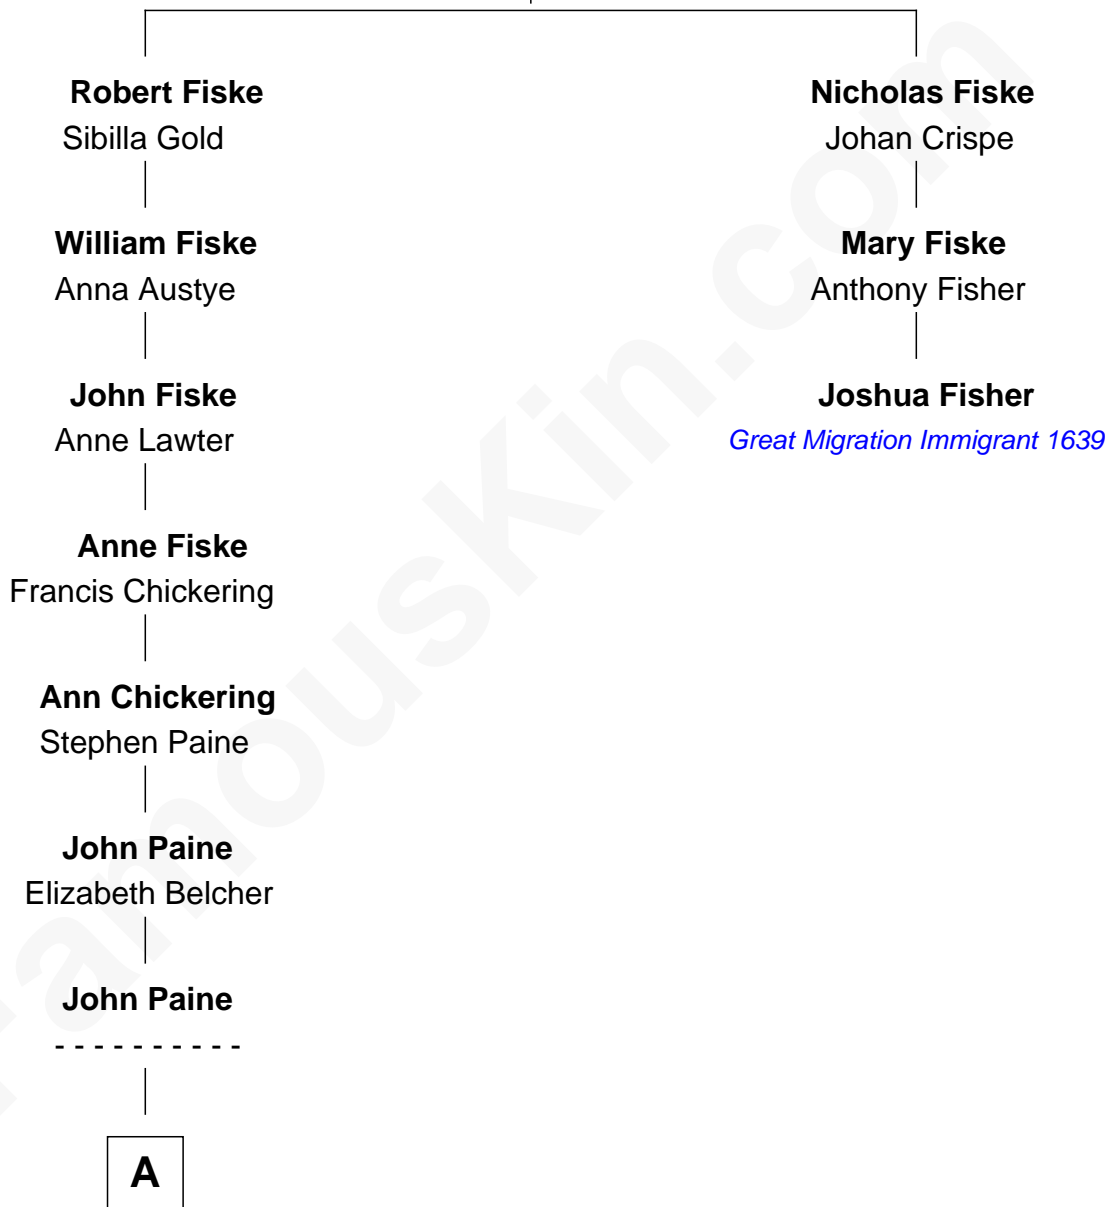

FamousKin.com Relationship Chart of

David Angell

TV Producer - 9/11 Victim

2nd cousin 13 times removed of

Joshua Fisher

(c1585 - 1674) Great Migration Immigrant 1639

Richard Fiske

A

—
John Paine
Hannah Poole

—
Sarah Paine
Asa Franklin

—
Sarah Franklin
John Olney Waterman

—
Mary G. Waterman
Nathan B. Searle

—
George Searle
Nancy Waterman

—
Mary Hartshorn Searle
James Douglas Angell

—
Harris Marion Angell
Mary Ann Hughes