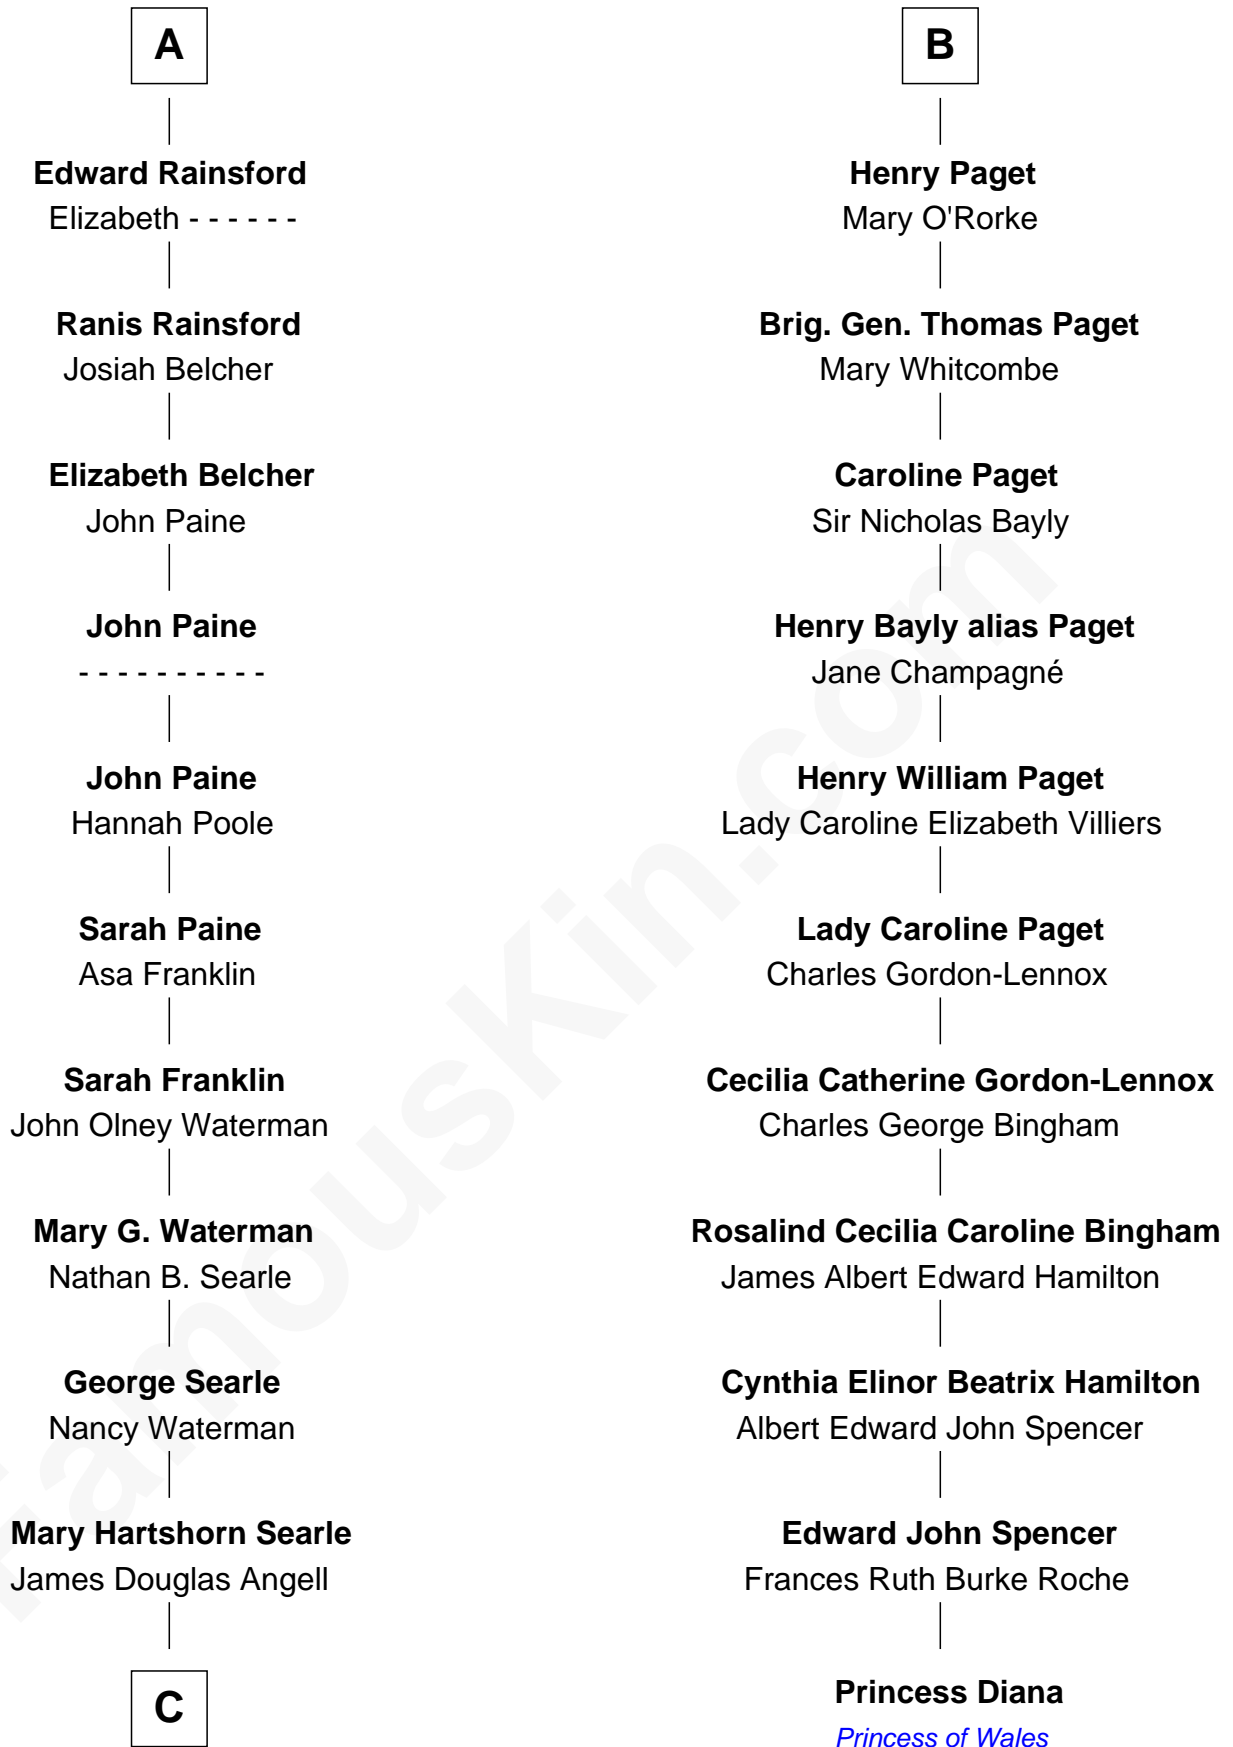

FamousKin.com Relationship Chart of

David Angell

TV Producer - 9/11 Victim

17th cousin 2 times removed of

Princess Diana

Princess of Wales

Sir Walter Hungerford

Katherine Peverell

Sir Robert Hungerford

Margaret Botreaux

Eleanor Hungerford

Sir John White

Robert White

Margaret Gainsford

Margaret White

John Kirton

Stephen Kirton

Margaret Offley

Thomas Kirton

Mary Sadler

Mary Kirton

Robert Rainsford

A

Elizabeth Hungerford

Thomas Paget

William Paget

Lettice Knollys

William Paget

Frances Rich

B

C

—
Harris Marion Angell