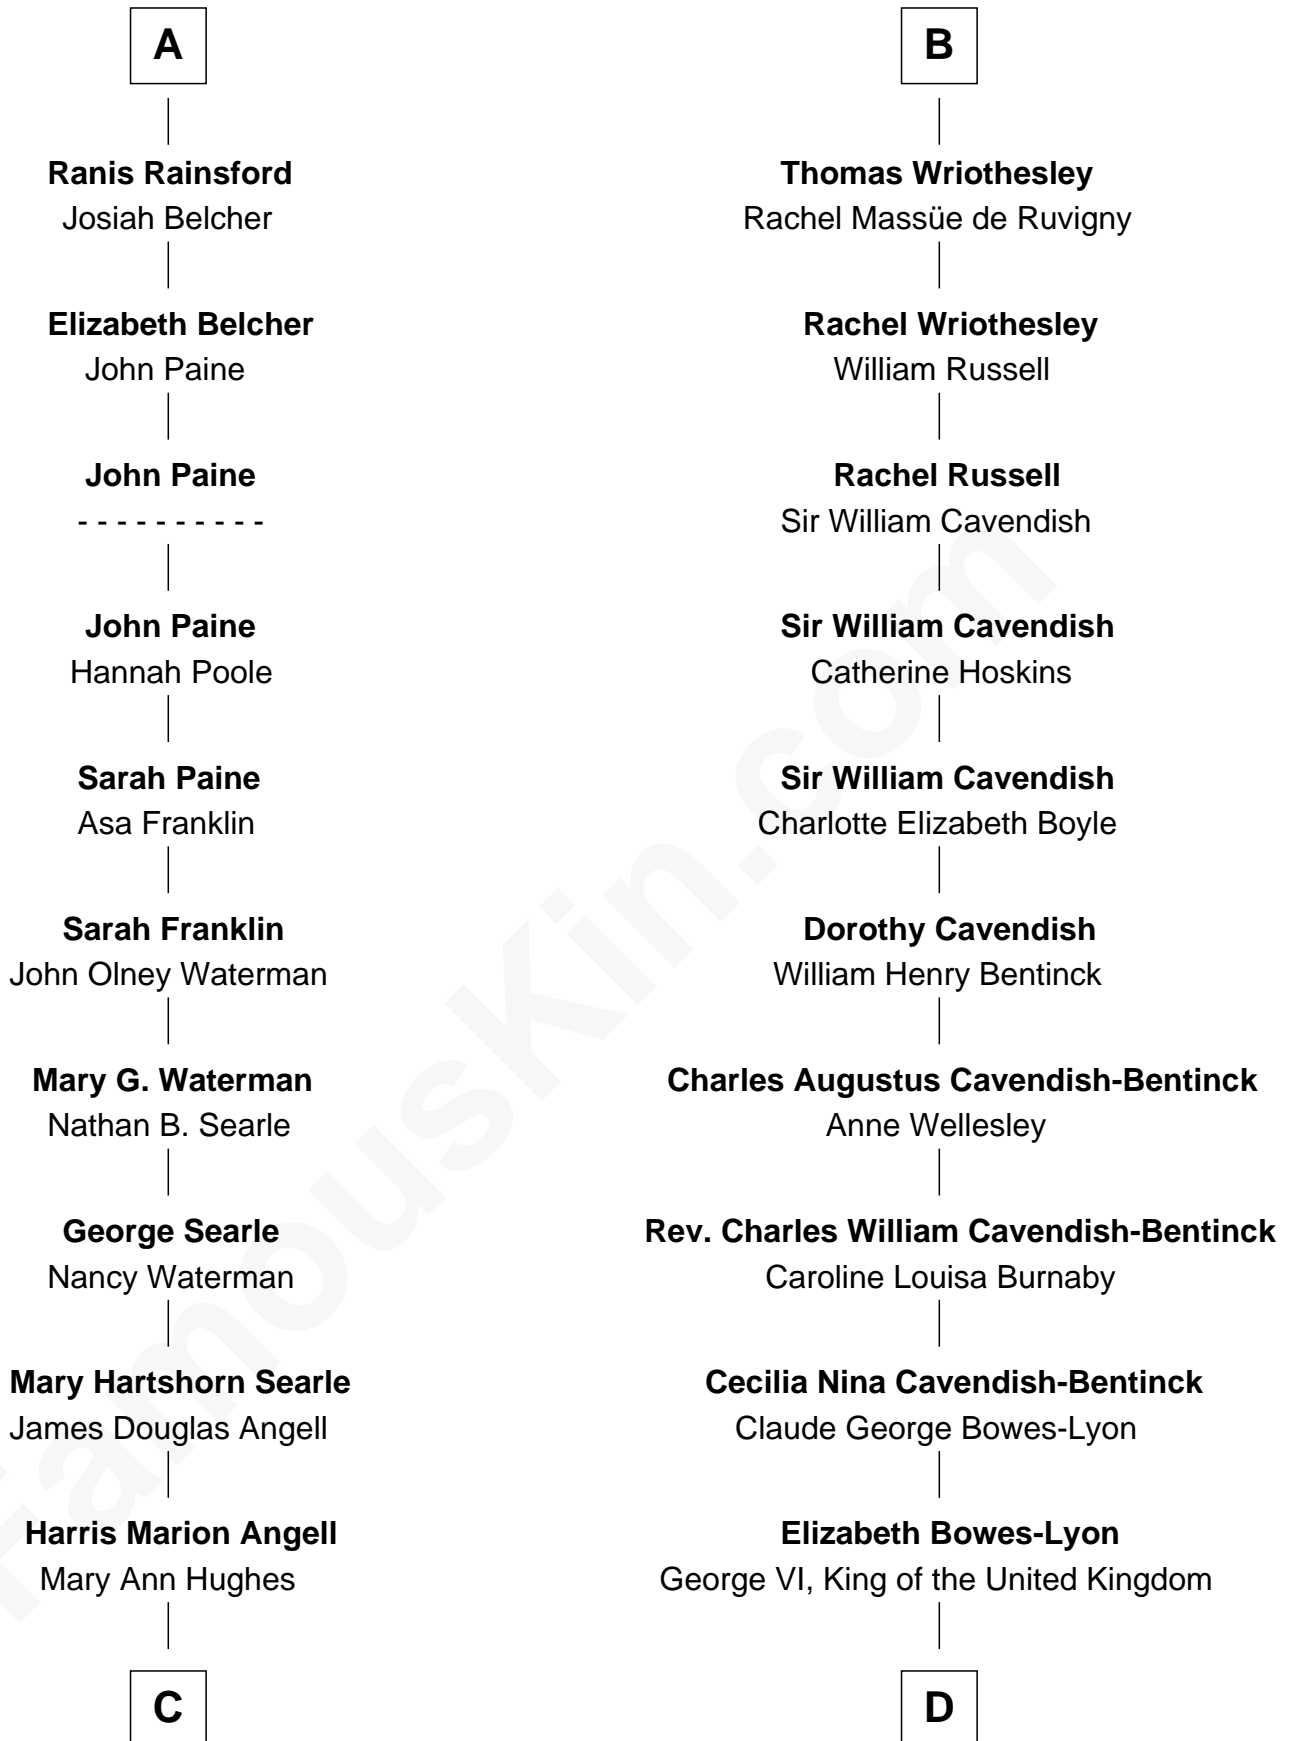

# FamousKin.com Relationship Chart of

**David Angell**

*TV Producer - 9/11 Victim*

**18th cousin of**

**King Charles III**

*King of the United Kingdom*

**Sir Robert Hungerford**

Margaret Botreaux

**Eleanor Hungerford**

Sir John White

**Robert White**

Margaret Gainsford

**Margaret White**

John Kirton

**Stephen Kirton**

Margaret Offley

**Thomas Kirton**

Mary Sadler

**Mary Kirton**

Robert Rainsford

**Edward Rainsford**

Elizabeth - - - - -

**A**

**Sir Robert Hungerford**

Sir Richard Devereux

**Elizabeth Devereux**

John Vernon

**Elizabeth Vernon**

Henry Wriothesley

**B**

David Angell photo by [Nightscream](#)