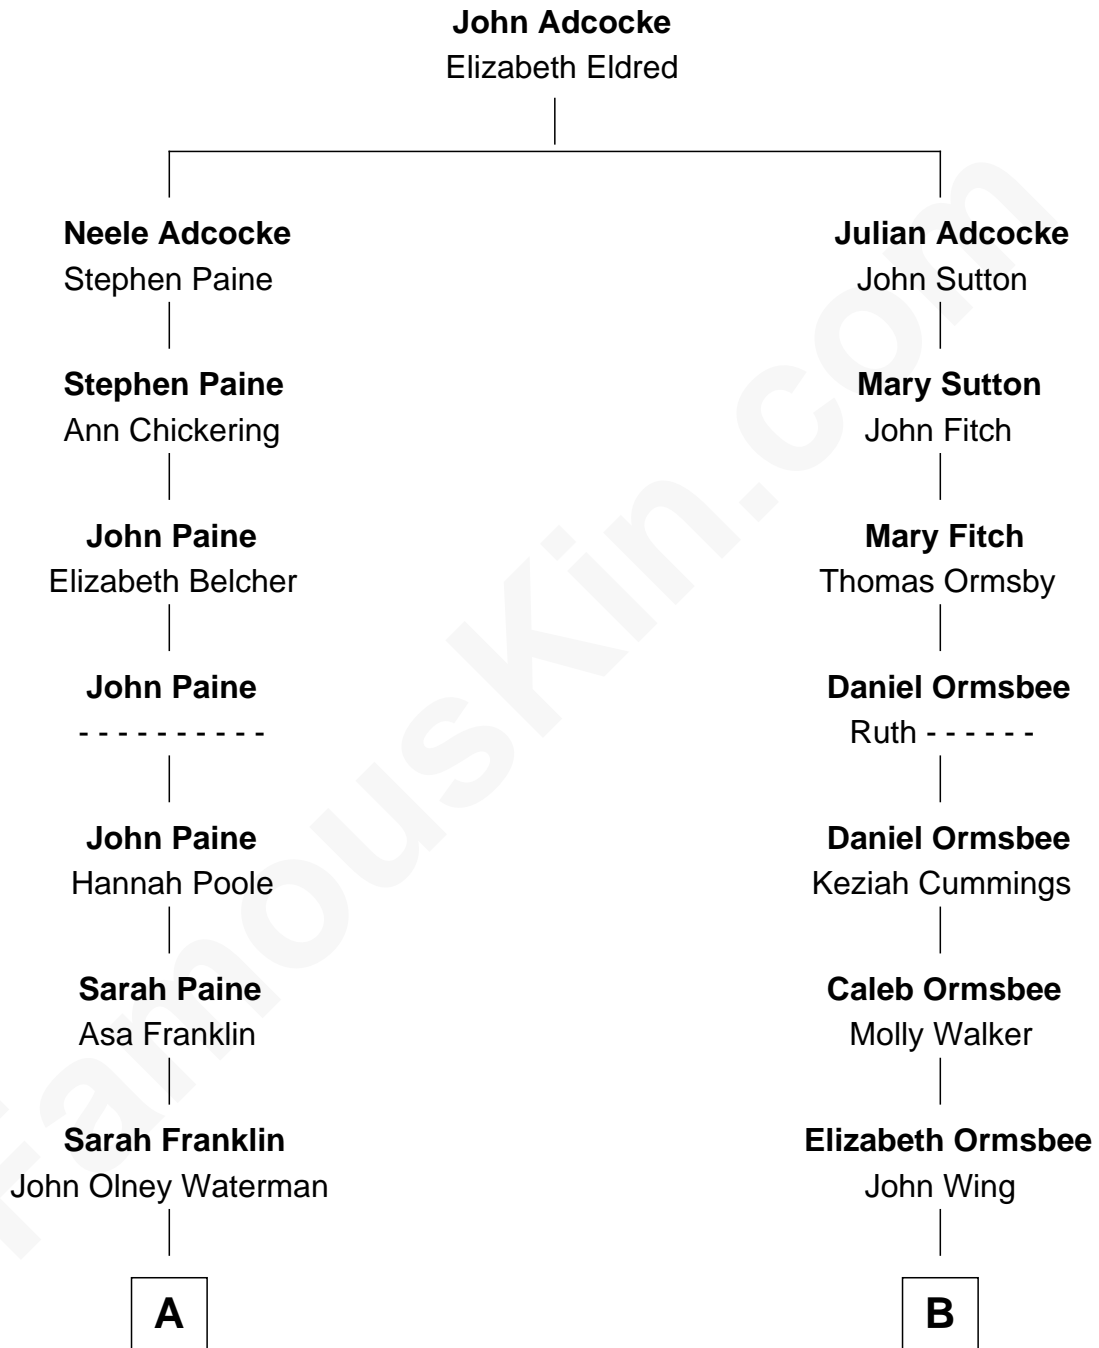

FamousKin.com Relationship Chart of

David Angell

TV Producer - 9/11 Victim

11th cousin 1 time removed of

Harry Chapin

Singer and Songwriter

A

Mary G. Waterman

Nathan B. Searle

George Searle

Nancy Waterman

Mary Hartshorn Searle

James Douglas Angell

Harris Marion Angell

Mary Ann Hughes

Henry L. Angell