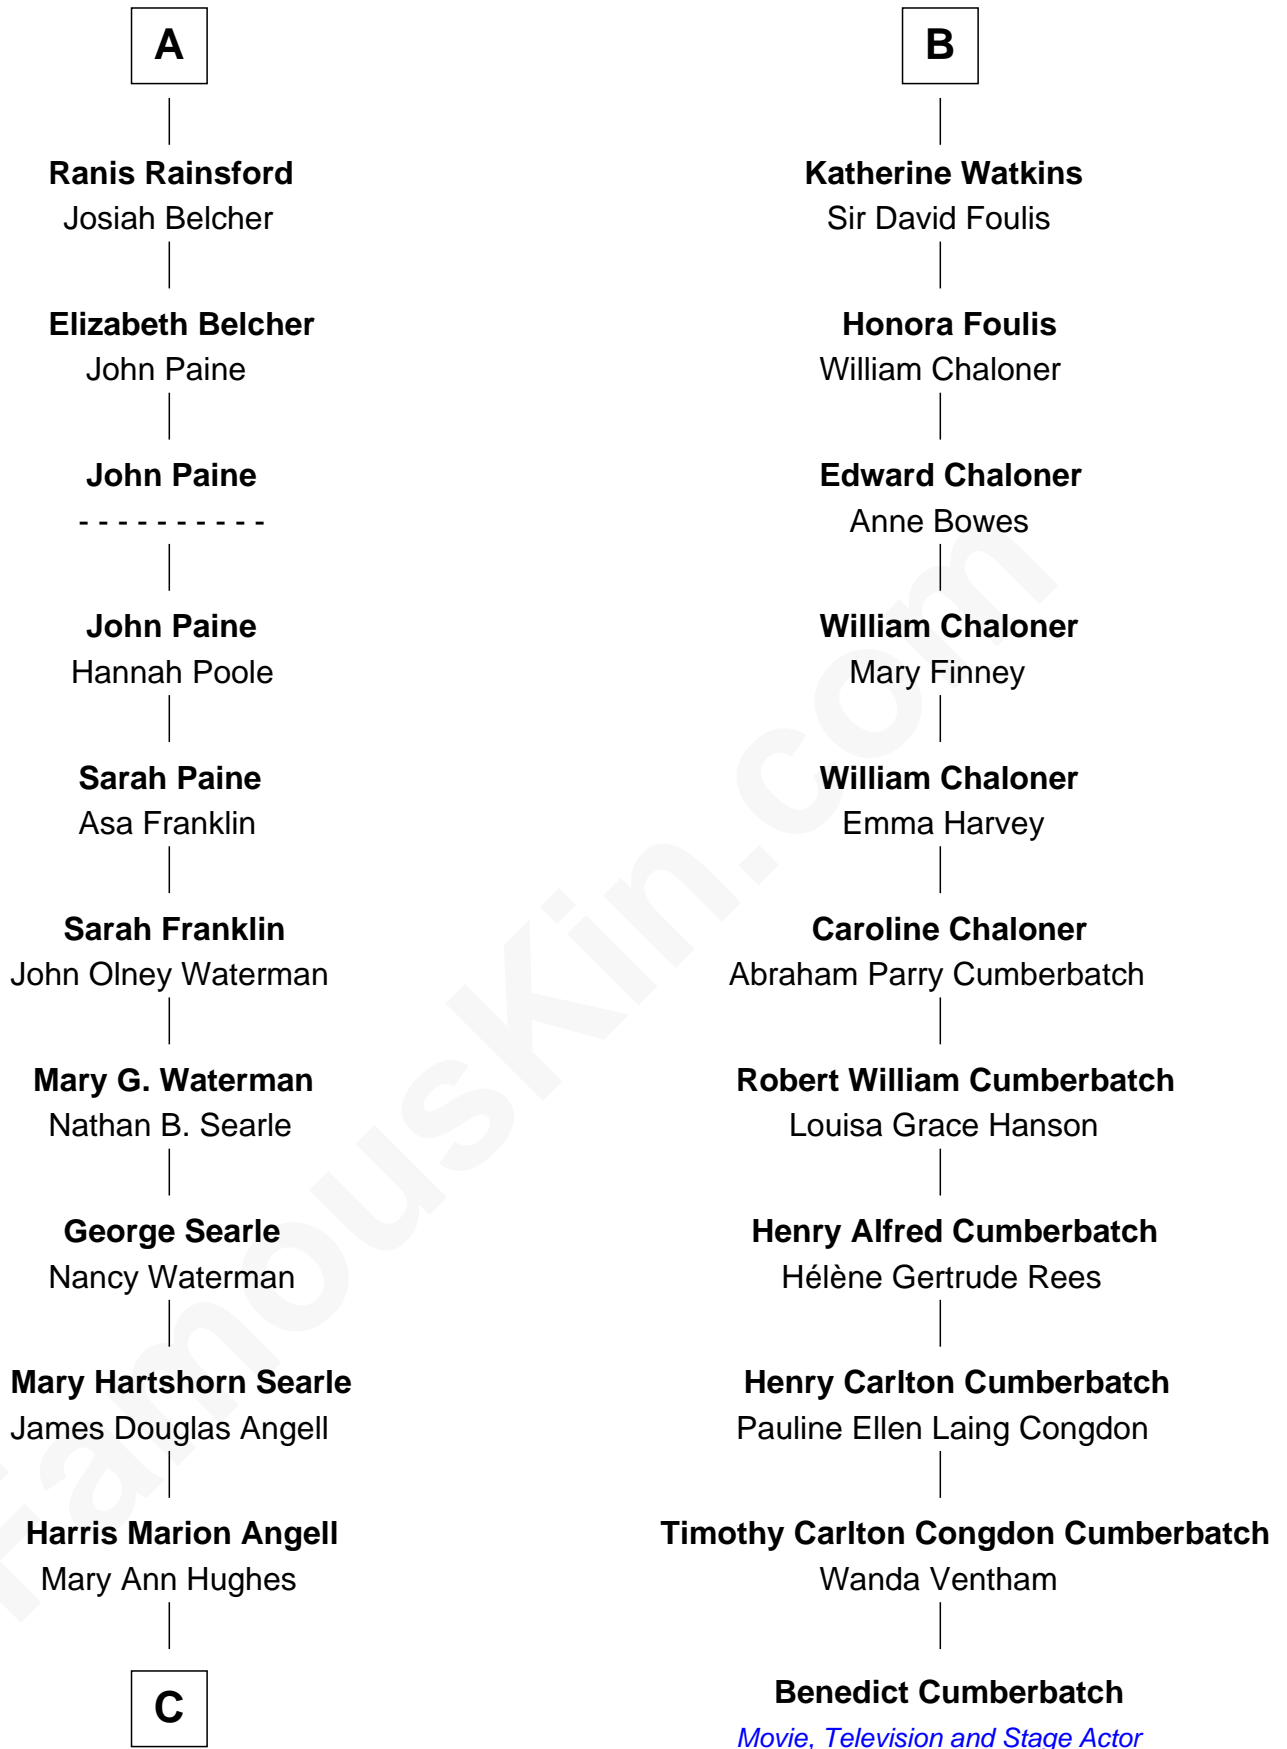

# FamousKin.com Relationship Chart of David Angell

TV Producer - 9/11 Victim

17th cousin 1 time removed of

**Benedict Cumberbatch**

Movie, Television and Stage Actor

**C**

Henry L. Angell  
Mae Theresa Cooney