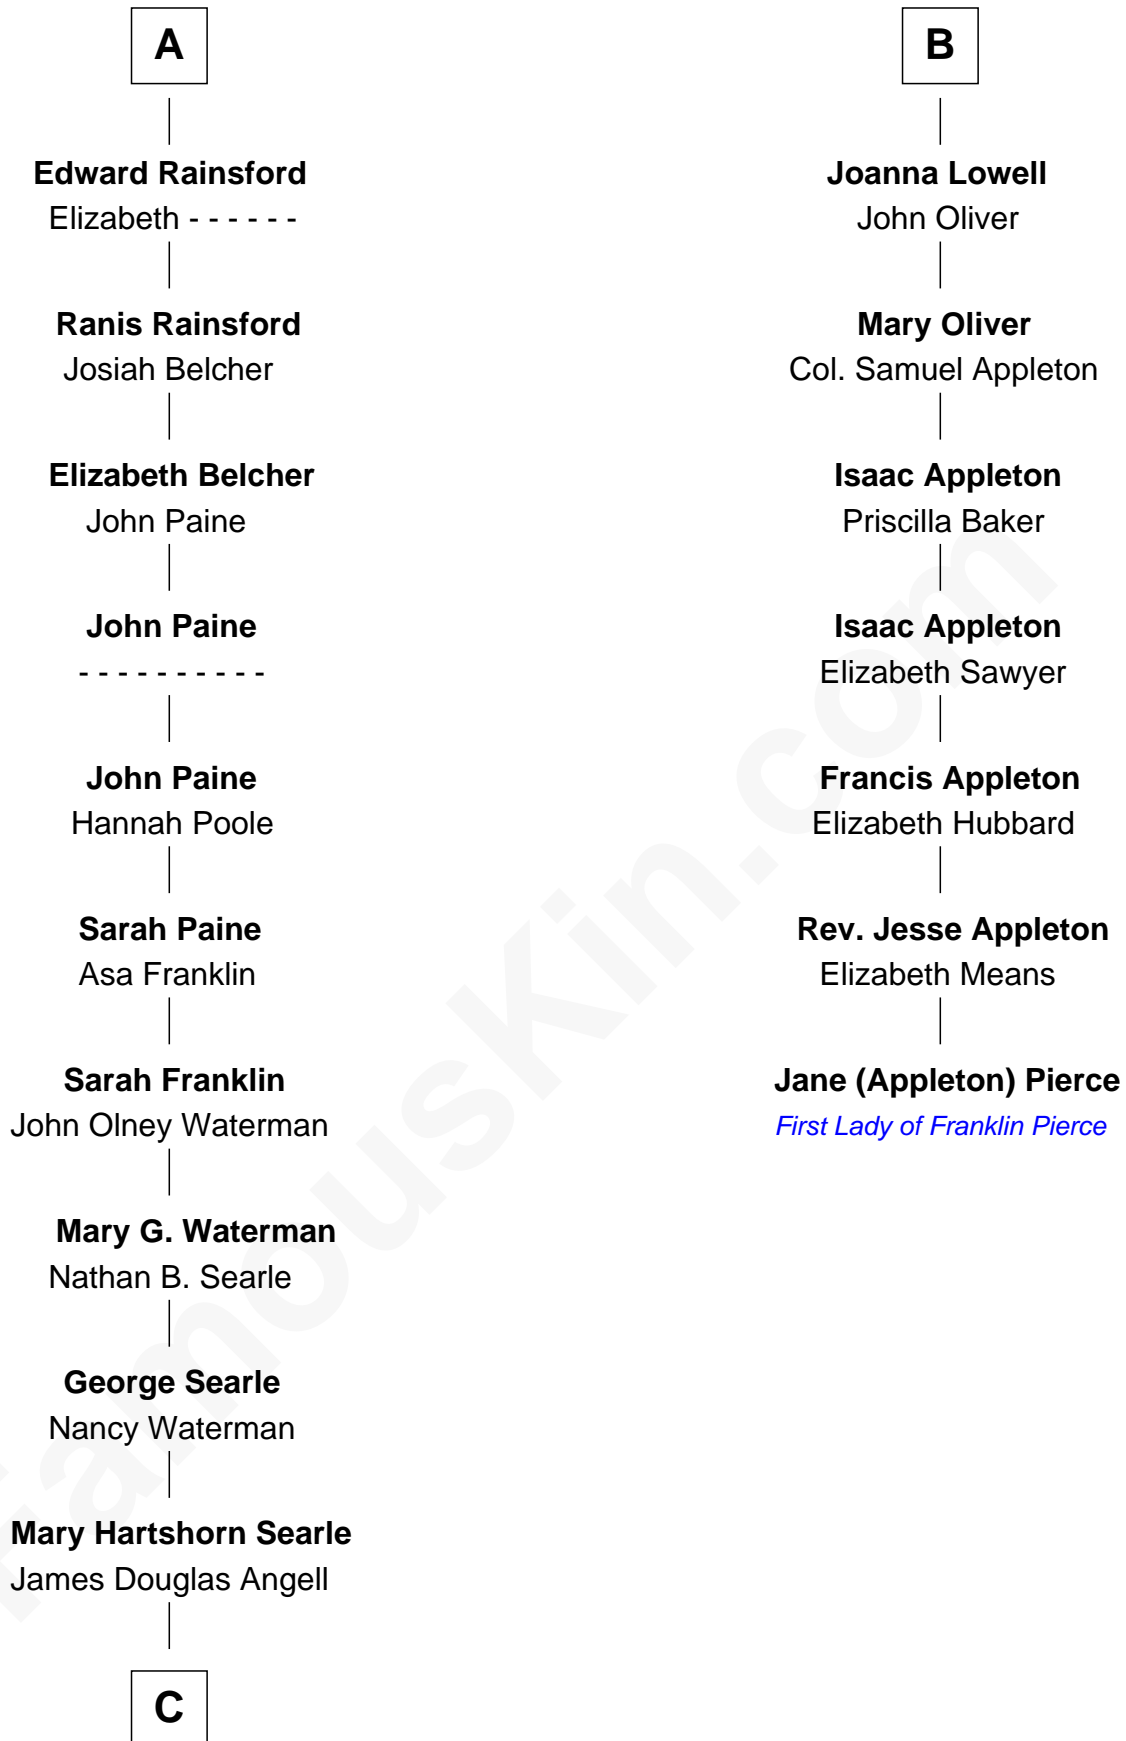

FamousKin.com

Relationship Chart of

David Angell

TV Producer - 9/11 Victim

13th cousin 6 times removed of

Jane (Appleton) Pierce

First Lady of President Franklin Pierce

C

—
Harris Marion Angell

Mary Ann Hughes

—
Henry L. Angell

Mae Theresa Cooney

—
David Angell

TV Producer

FamousKin.com