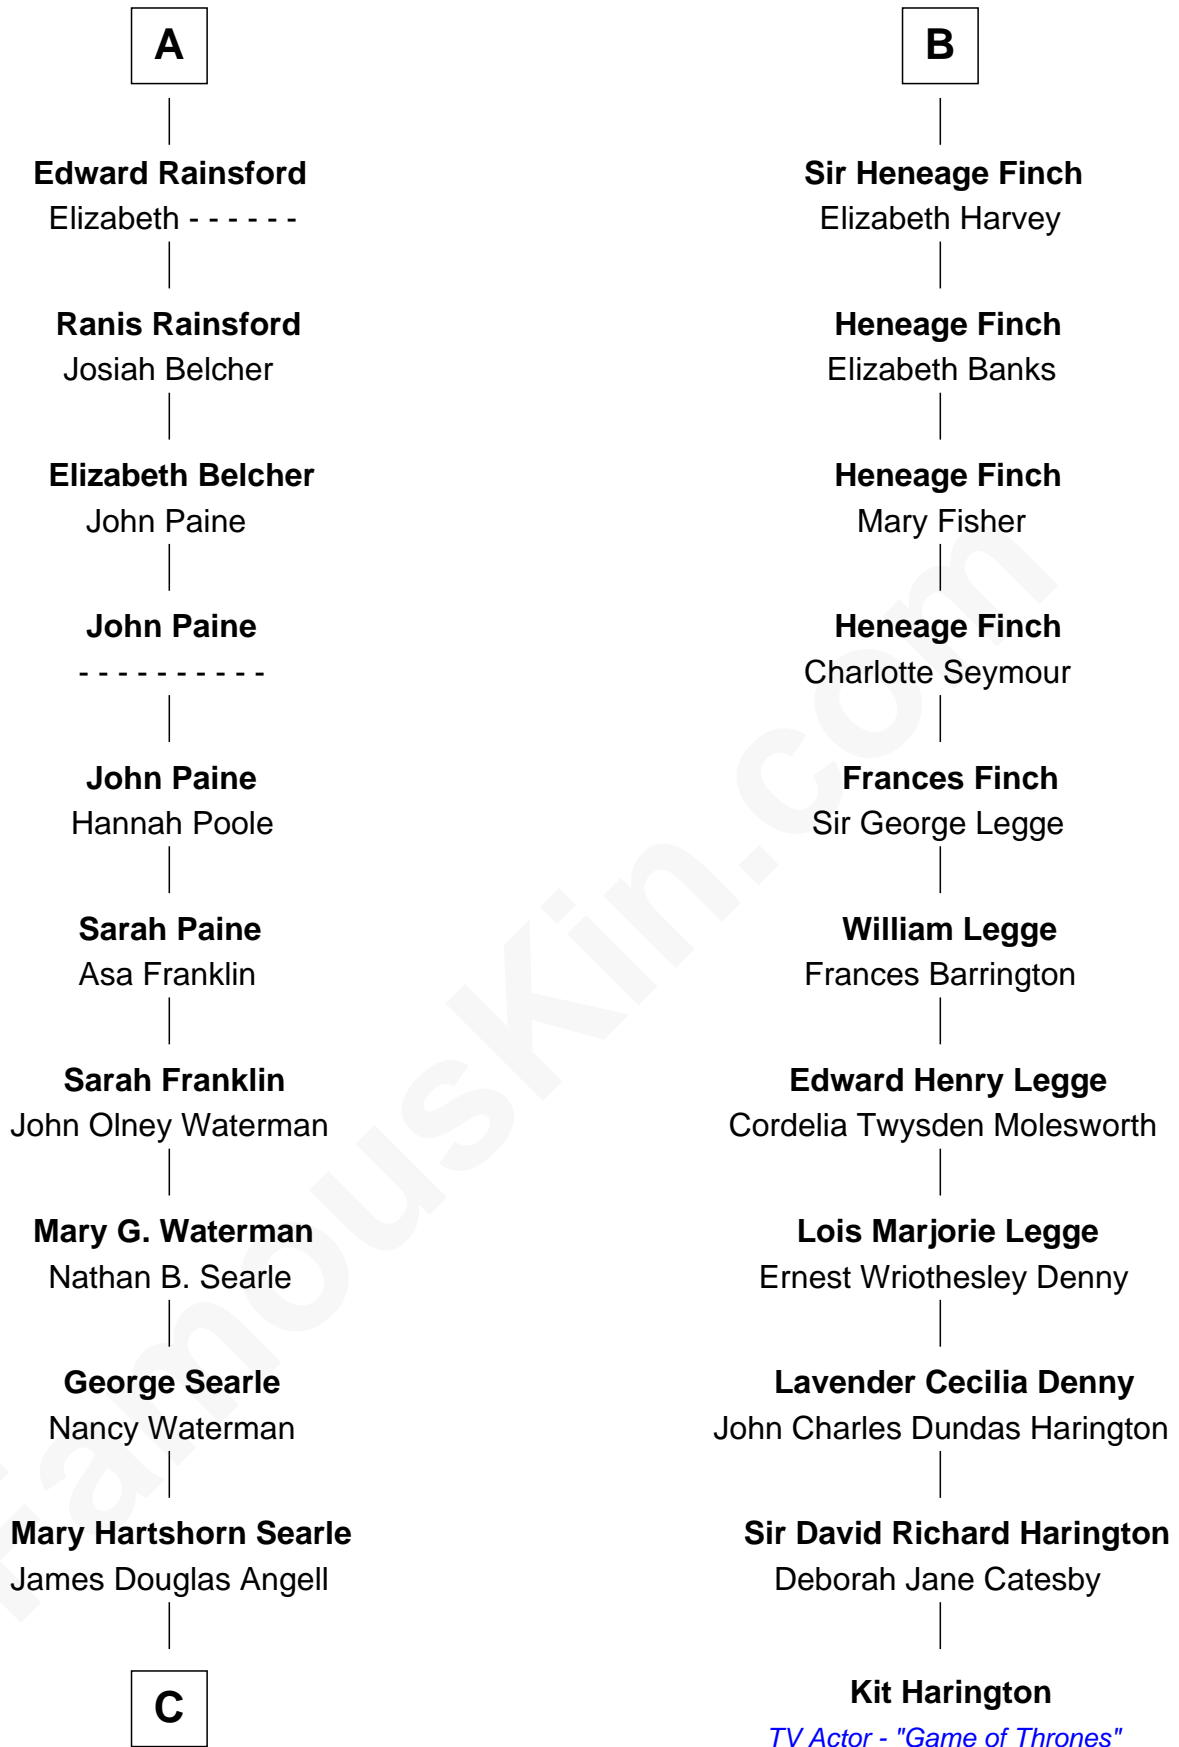

# FamousKin.com Relationship Chart of David Angell

TV Producer - 9/11 Victim

17th cousin 2 times removed of

**Kit Harington**

TV Actor - "Game of Thrones"

**C**

—  
**Harris Marion Angell**

Mary Ann Hughes

—  
**Henry L. Angell**

Mae Theresa Cooney

—  
**David Angell**

*TV Producer*

FamousKin.com